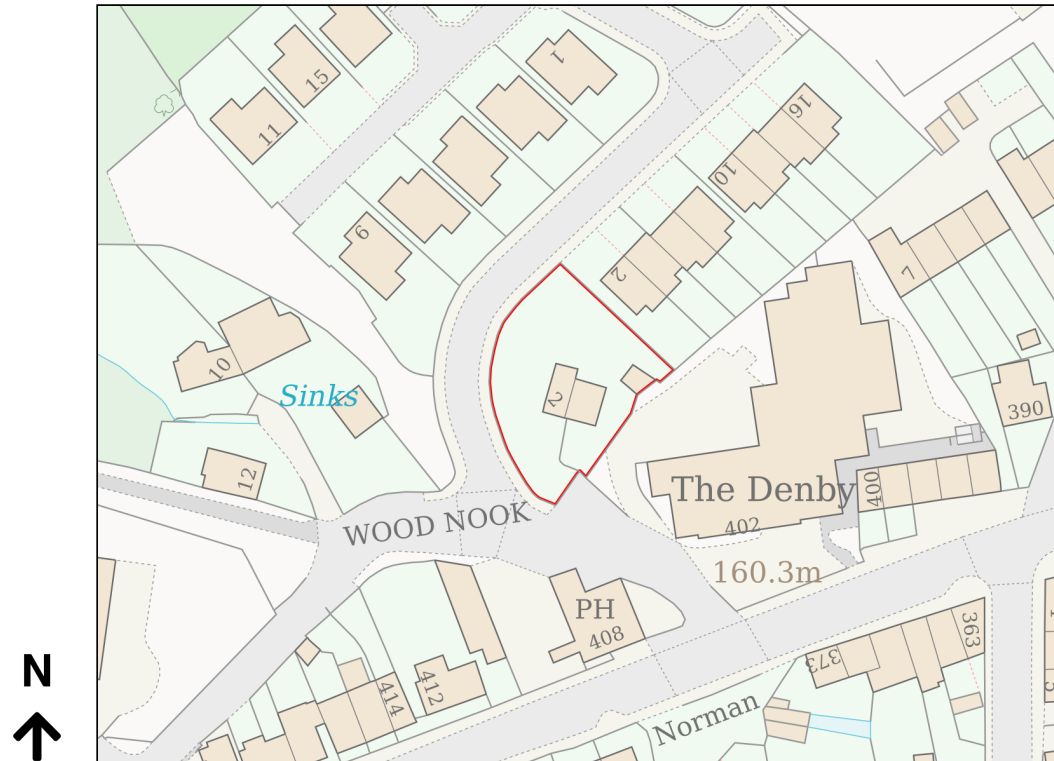

Location Plan

Site Address: 2, Wood Nook, Denby Dale, Huddersfield, HD8 8RR

Date Produced: 20-Oct-2025

Scale: 1:1250 @A4

Planning Portal Reference: PP-14425745v1