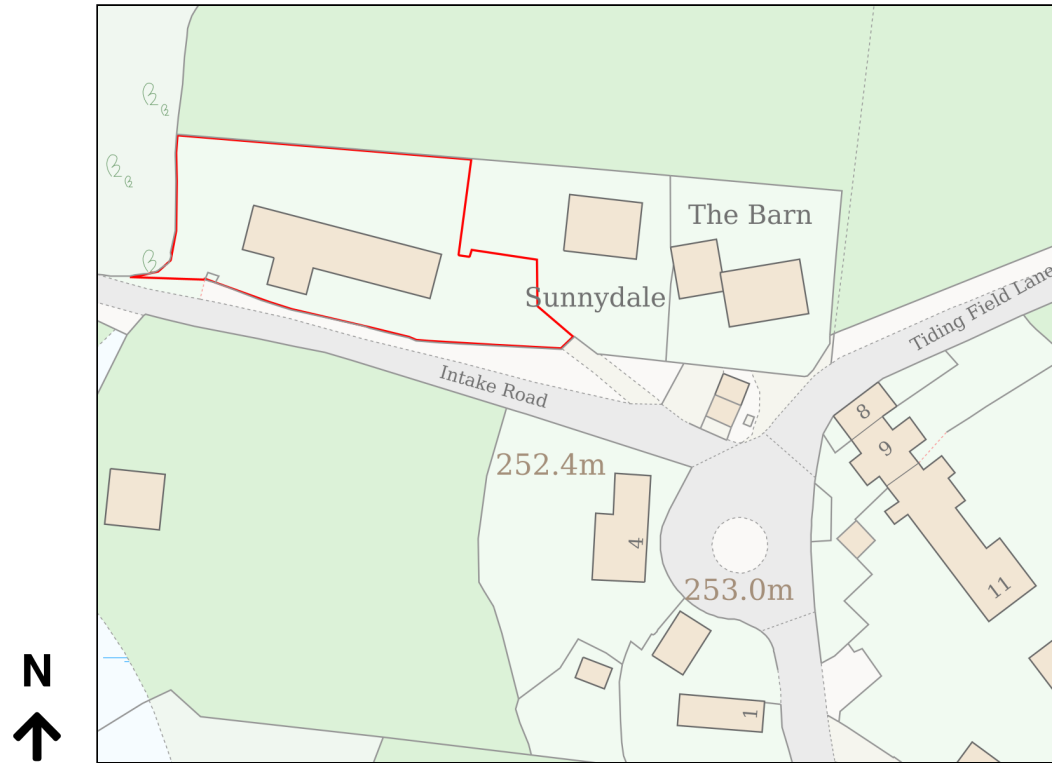

Location Plan

Site Address: The Shed, Wilberlee, 7, Heys Lane, Slaithwaite, Huddersfield, HD7 5UX

Date Produced: 14-Oct-2025

Scale: 1:1250 @A4

Planning Portal Reference: PP-14409586v1