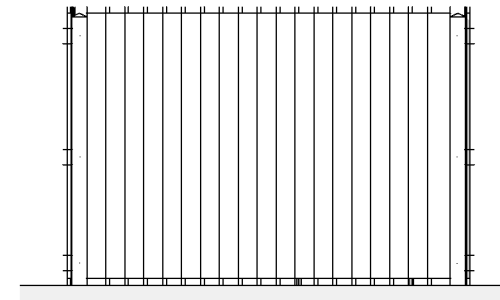

Close boarded timber fencing to perimeter

**FRONT**  
1 : 50

**SIDE 1**  
1 : 50

**REAR**  
1 : 50

**SIDE 2**  
1 : 50

**PLAN**  
1 : 50

A	Bin sizes changed to meet Councils requirements	27/02/26
Rev.	Description	Date

**WHITECHAPEL - CLECKHEATON**

**BIN STORE**

Dwg No. H24-WC - 015 Rev. A  
Drawn/Checked: NF  
Scale @ A3 : 1 : 50  
Date: 07/10/2025  
Client: N/A