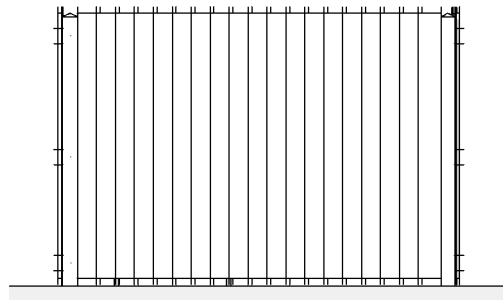

Close boarded timber fencing to perimeter

**FRONT**  
1 : 50

**SIDE 1**  
1 : 50

**REAR**  
1 : 50

**SIDE 2**  
1 : 50

**PLAN**  
1 : 50

A	Bin sizes changed to meet Councils requirements	27/02/26
Rev.	Description	Date

**WHITECHAPEL - CLECKHEATON**

**BIN STORE**

Dwg No. H24-WC - 015 Rev. A  
Drawn/Checked: NF  
Scale @ A3 : 1 : 50  
Date: 07/10/2025  
Client: N/A