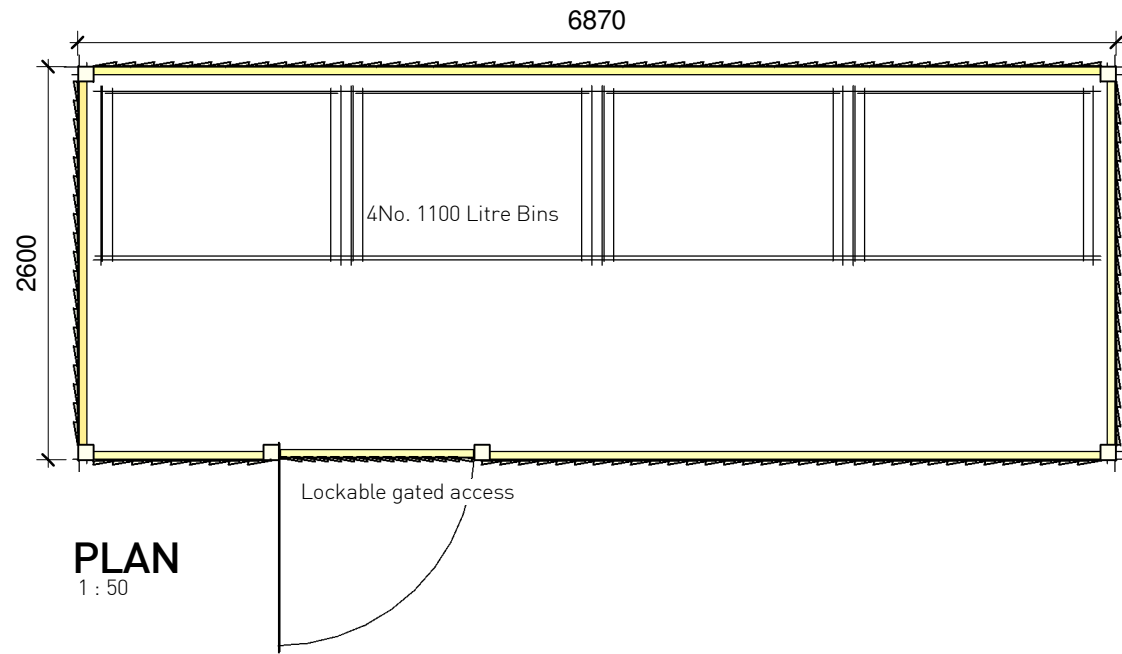

Close boarded timber fencing to perimeter

**FRONT**  
1 : 50

**SIDE 1**  
1 : 50

**REAR**  
1 : 50

**SIDE 2**  
1 : 50

**PLAN**  
1 : 50

A	Bin sizes changed to meet Councils requirements	27/02/26
Rev.	Description	Date

**WHITECHAPEL - CLECKHEATON**

**BIN STORE**

Dwg No. H24-WC - 015 Rev. A  
Drawn/Checked: NF  
Scale @ A3 : 1 : 50  
Date: 07/10/2025  
Client: N/A