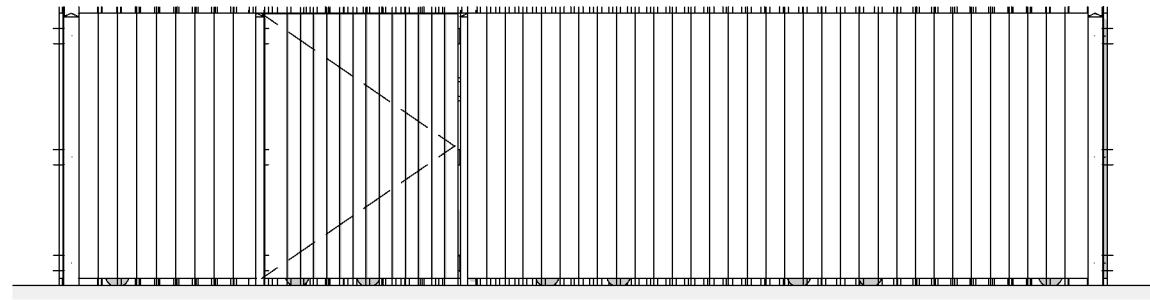

Close boarded timber fencing to perimeter

**FRONT**  
1 : 50

**SIDE 1**  
1 : 50

**REAR**  
1 : 50

**SIDE 2**  
1 : 50

**PLAN**  
1 : 50

A	Bin sizes changed to meet Councils requirements	27/02/26
Rev.	Description	Date

**WHITECHAPEL - CLECKHEATON**

**BIN STORE**

Dwg No. H24-WC - 015 Rev. A  
Drawn/Checked: NF  
Scale @ A3 : 1 : 50  
Date: 07/10/2025  
Client: N/A