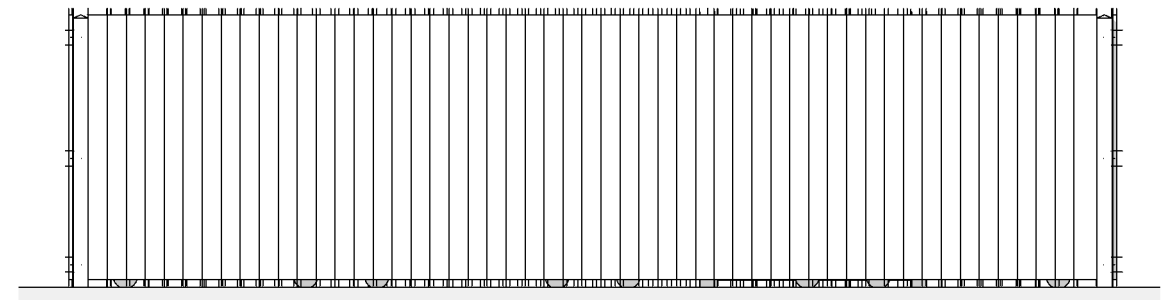

Close boarded timber fencing to perimeter

**FRONT**  
1 : 50

**SIDE 1**  
1 : 50

**REAR**  
1 : 50

**SIDE 2**  
1 : 50

**PLAN**  
1 : 50

A	Bin sizes changed to meet Councils requirements	27/02/26
Rev.	Description	Date

**WHITECHAPEL - CLECKHEATON**

**BIN STORE**

Dwg No. H24-WC - 015 Rev. A  
Drawn/Checked: NF  
Scale @ A3 : 1 : 50  
Date: 07/10/2025  
Client: N/A