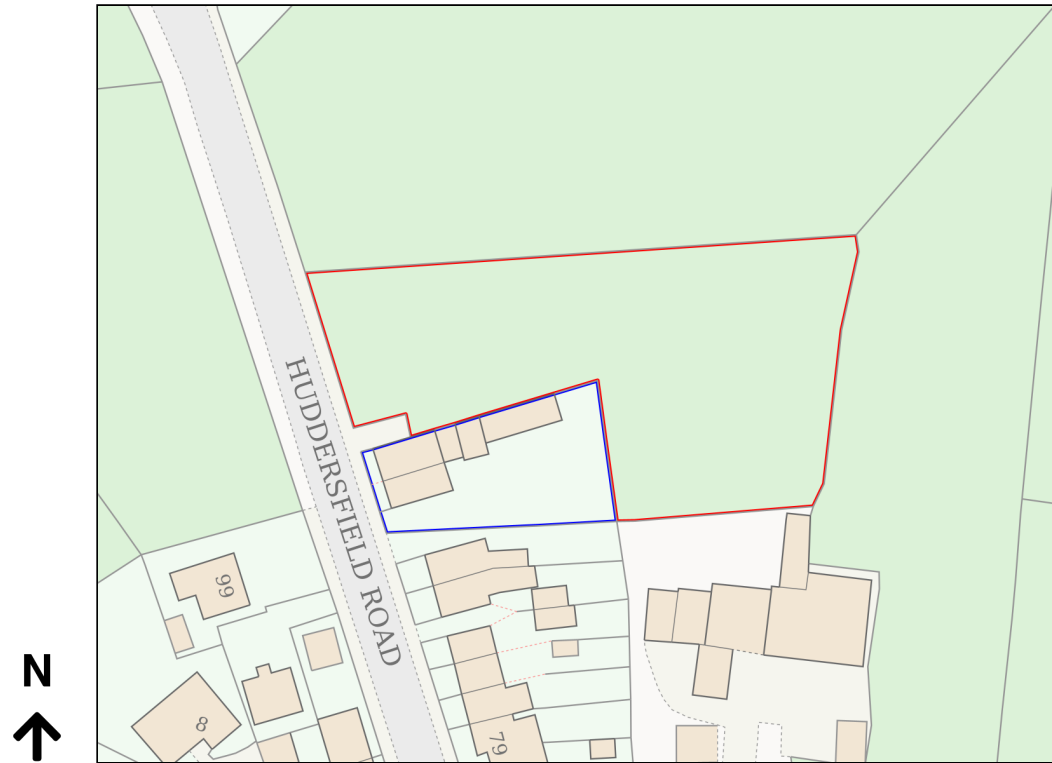

# Location Plan

Site Address: 65, Huddersfield Road, Shelley, Huddersfield, HD8 8HG

Date Produced: 30-Sep-2025

Scale: 1:1250 @A4

Planning Portal Reference: PP-14304326v1