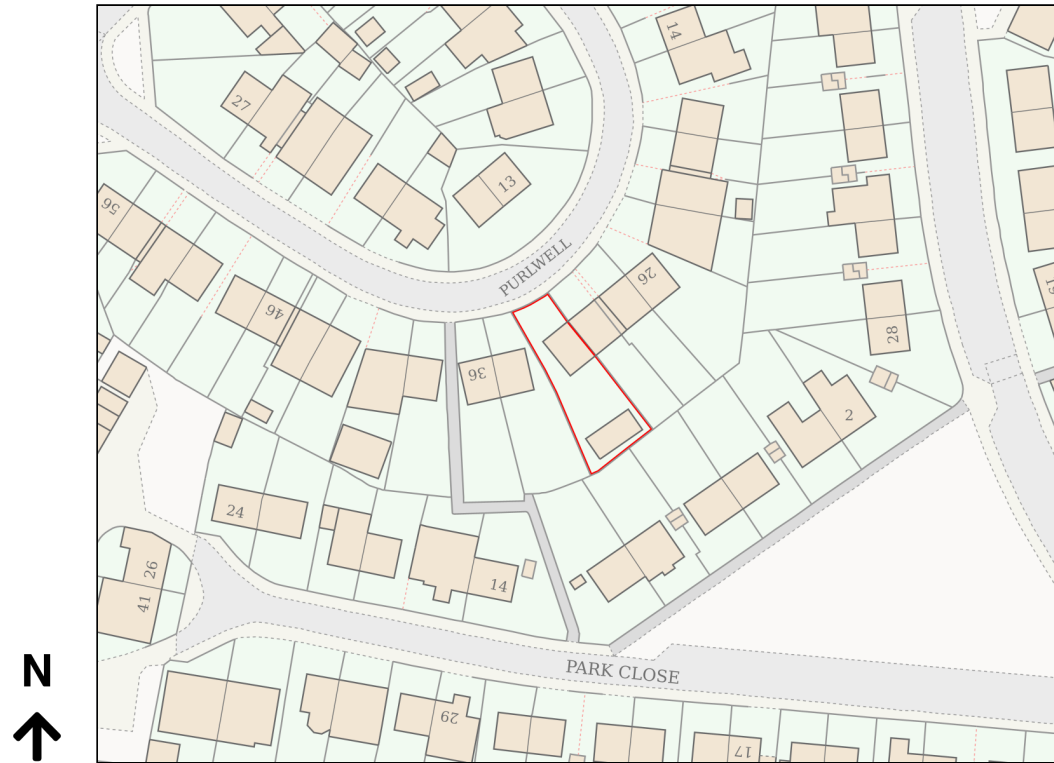

Location Plan

Site Address: 32, Purlwell Crescent, Batley, WF17 7PA

Date Produced: 30-Sep-2025

Scale: 1:1250 @A4

Planning Portal Reference: PP-14371265v1