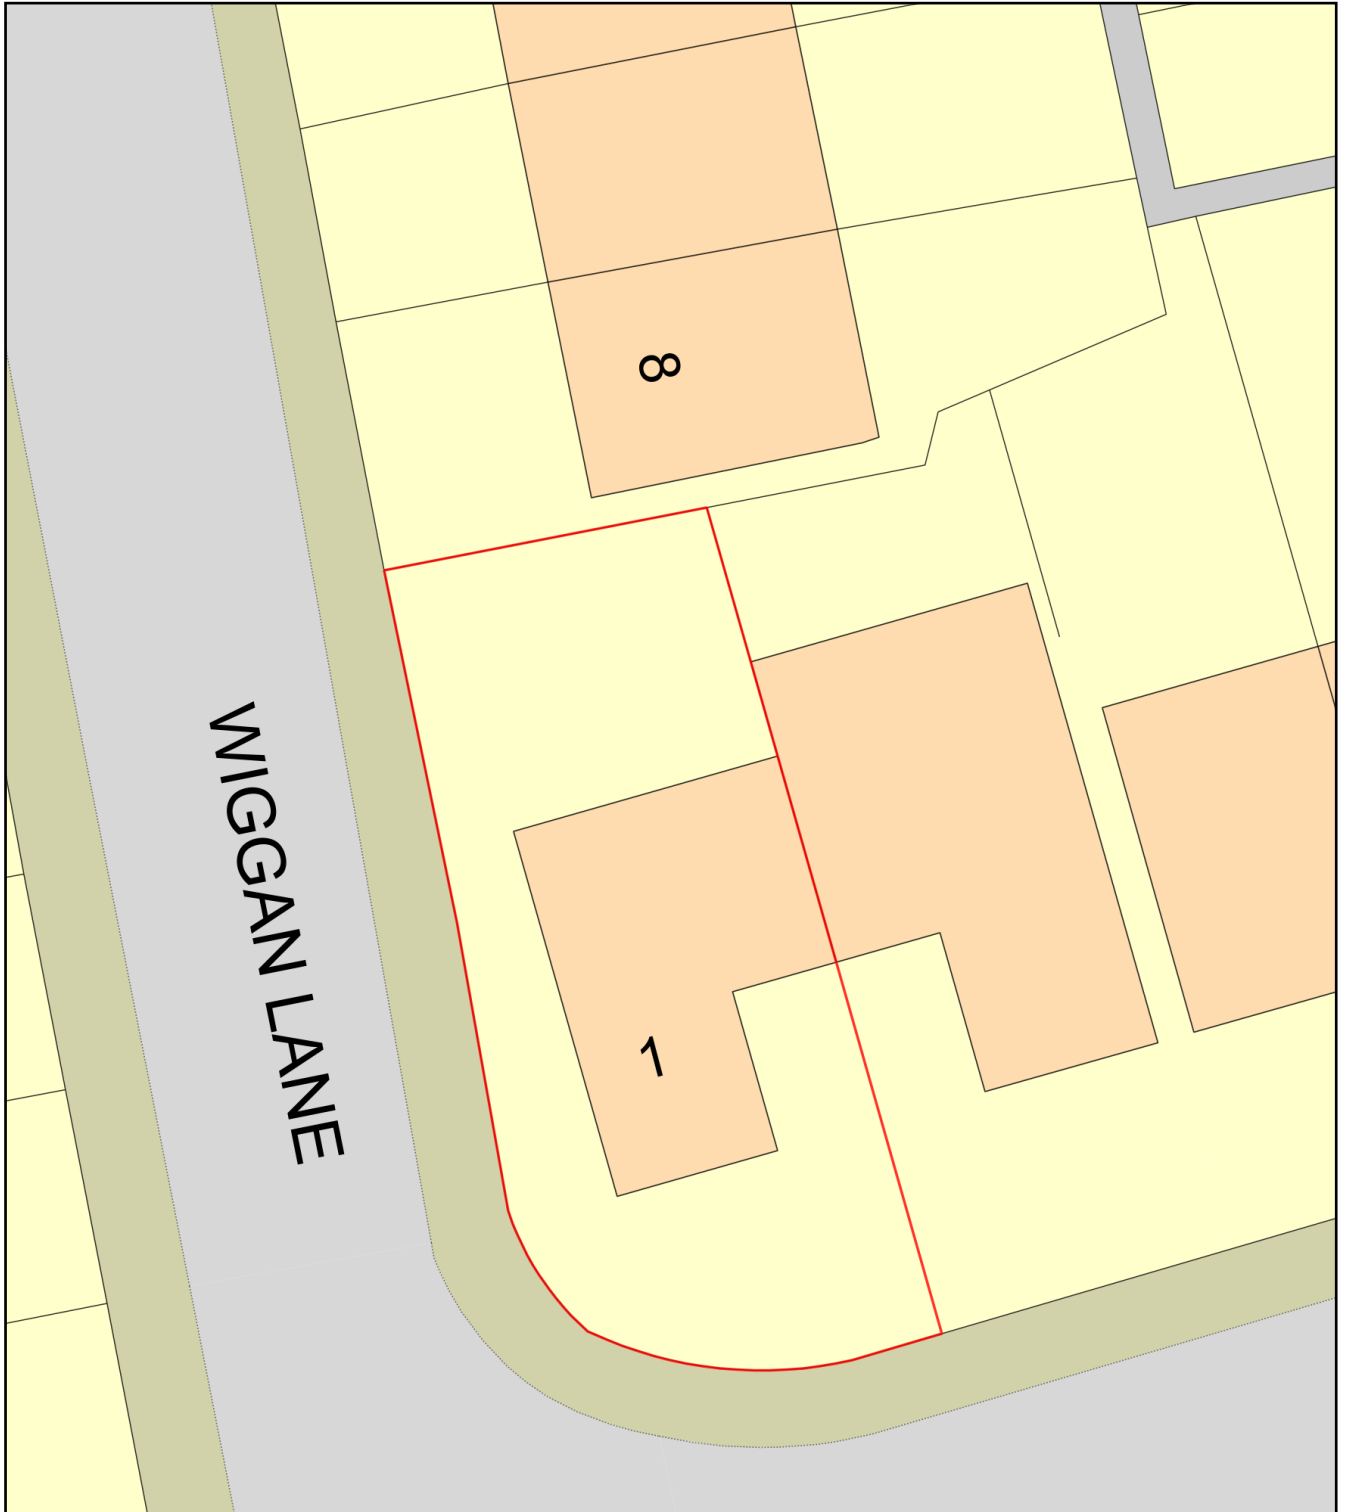

Garage Conversion

Plan Produced for: Kirklees Council
Date Produced: 25 Sep 2025
Plan Reference Number: TQRQM25268154148488
Scale: 1:200 @ A4