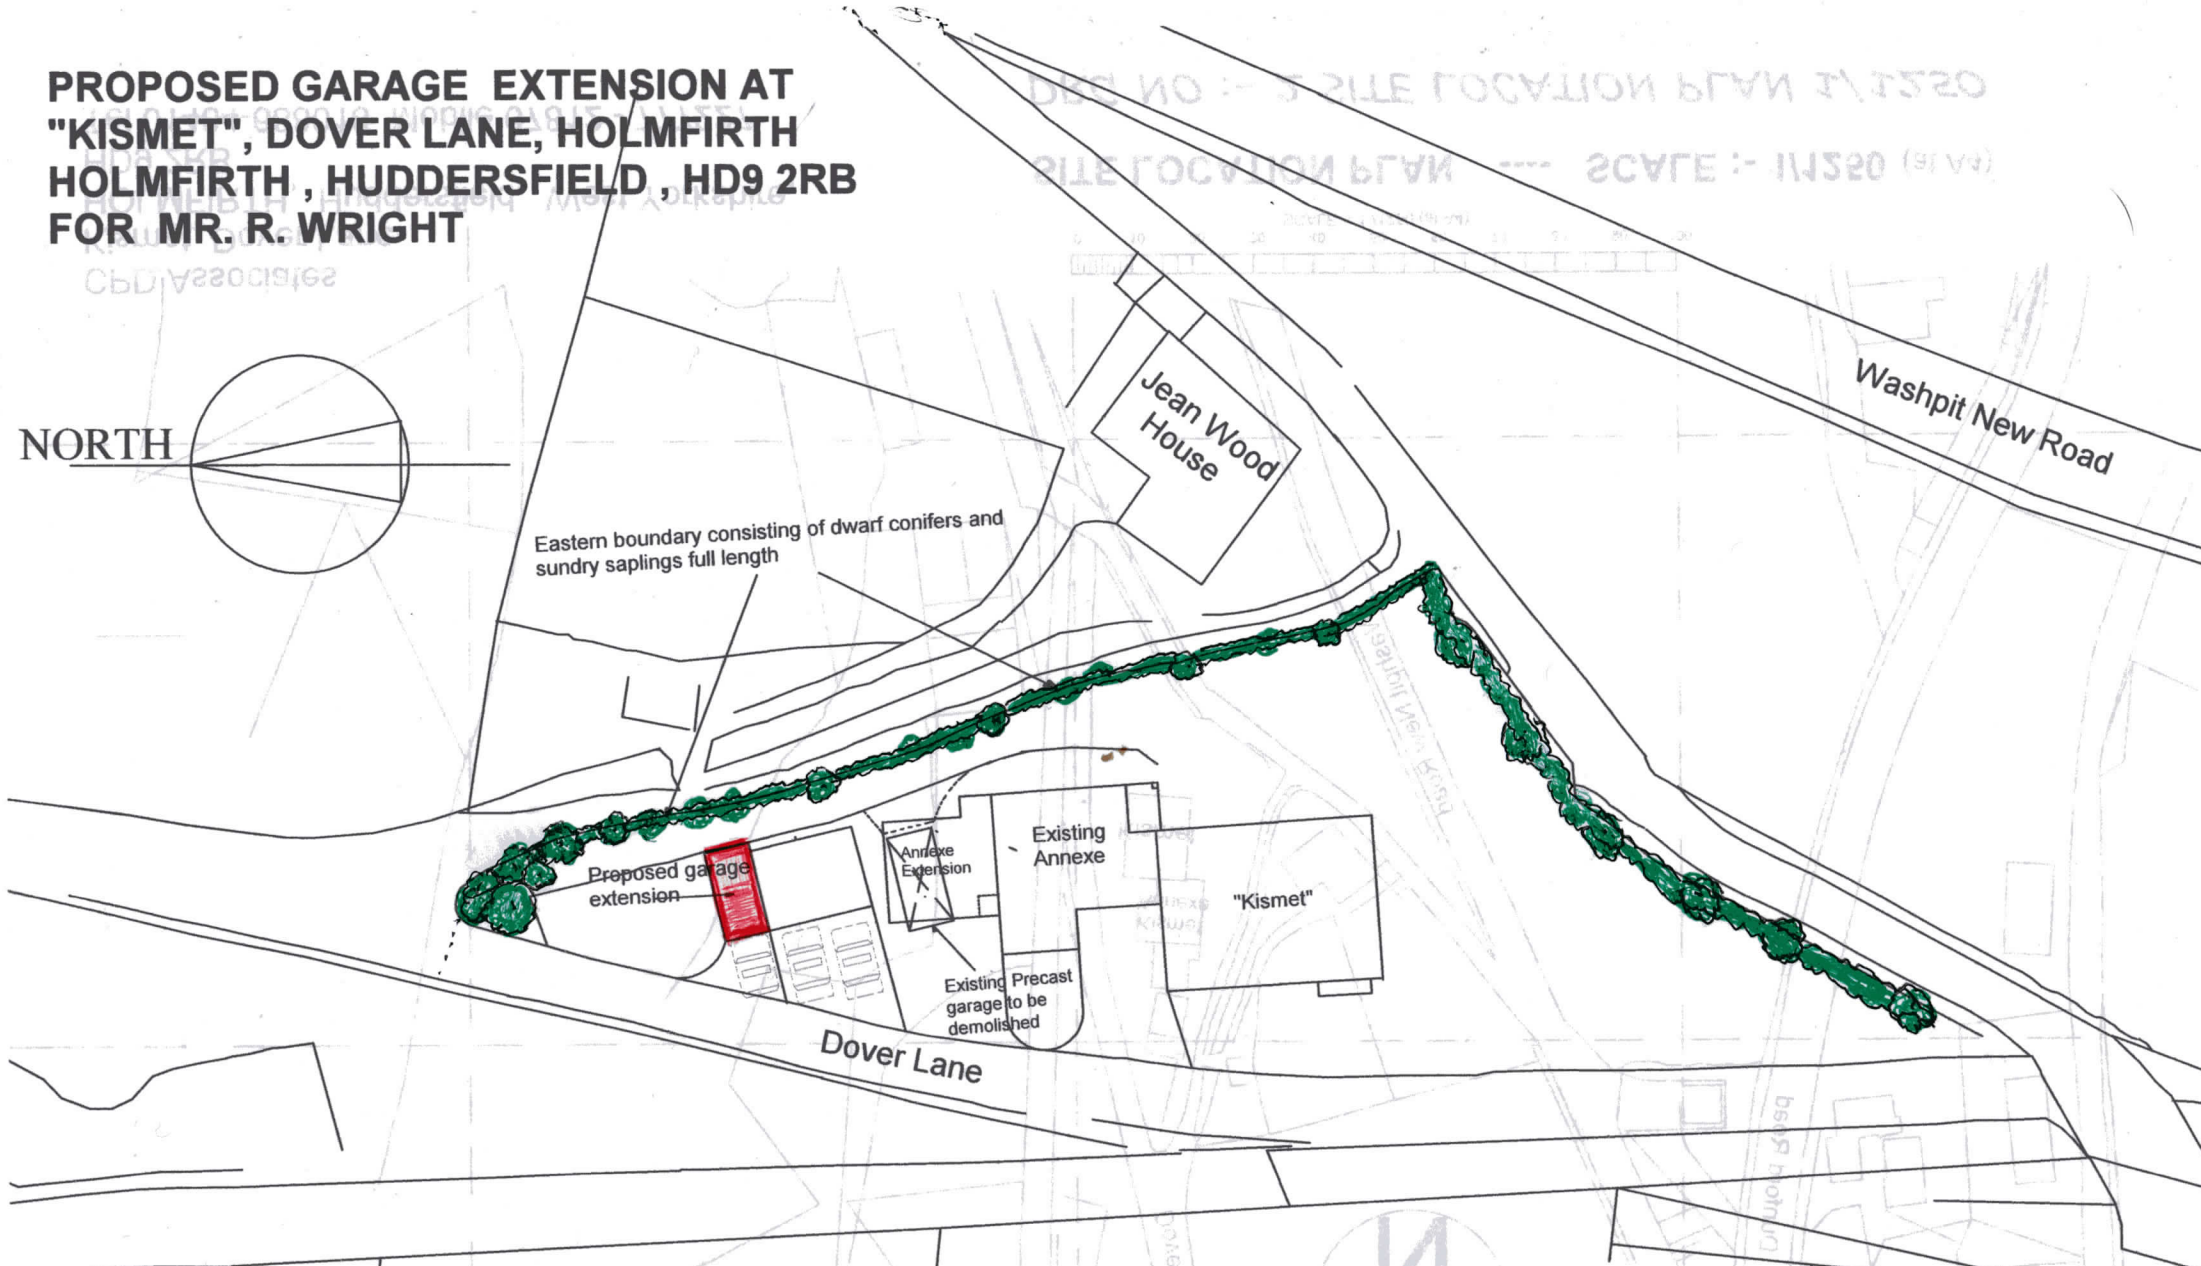

**PROPOSED GARAGE EXTENSION AT
"KISMET", DOVER LANE, HOLMFIRTH
HOLMFIRTH, HUDDERSFIELD, HD9 2RB
FOR MR. R. WRIGHT**

SCALE :- 1/500 (at A4)

CPD Associates -
Kismet, Dover Lane
HOLMFIRTH, Huddersfield, West Yorkshire,
HD9 2RB
Tel 01484-688018 Mobile 07812 - 777227