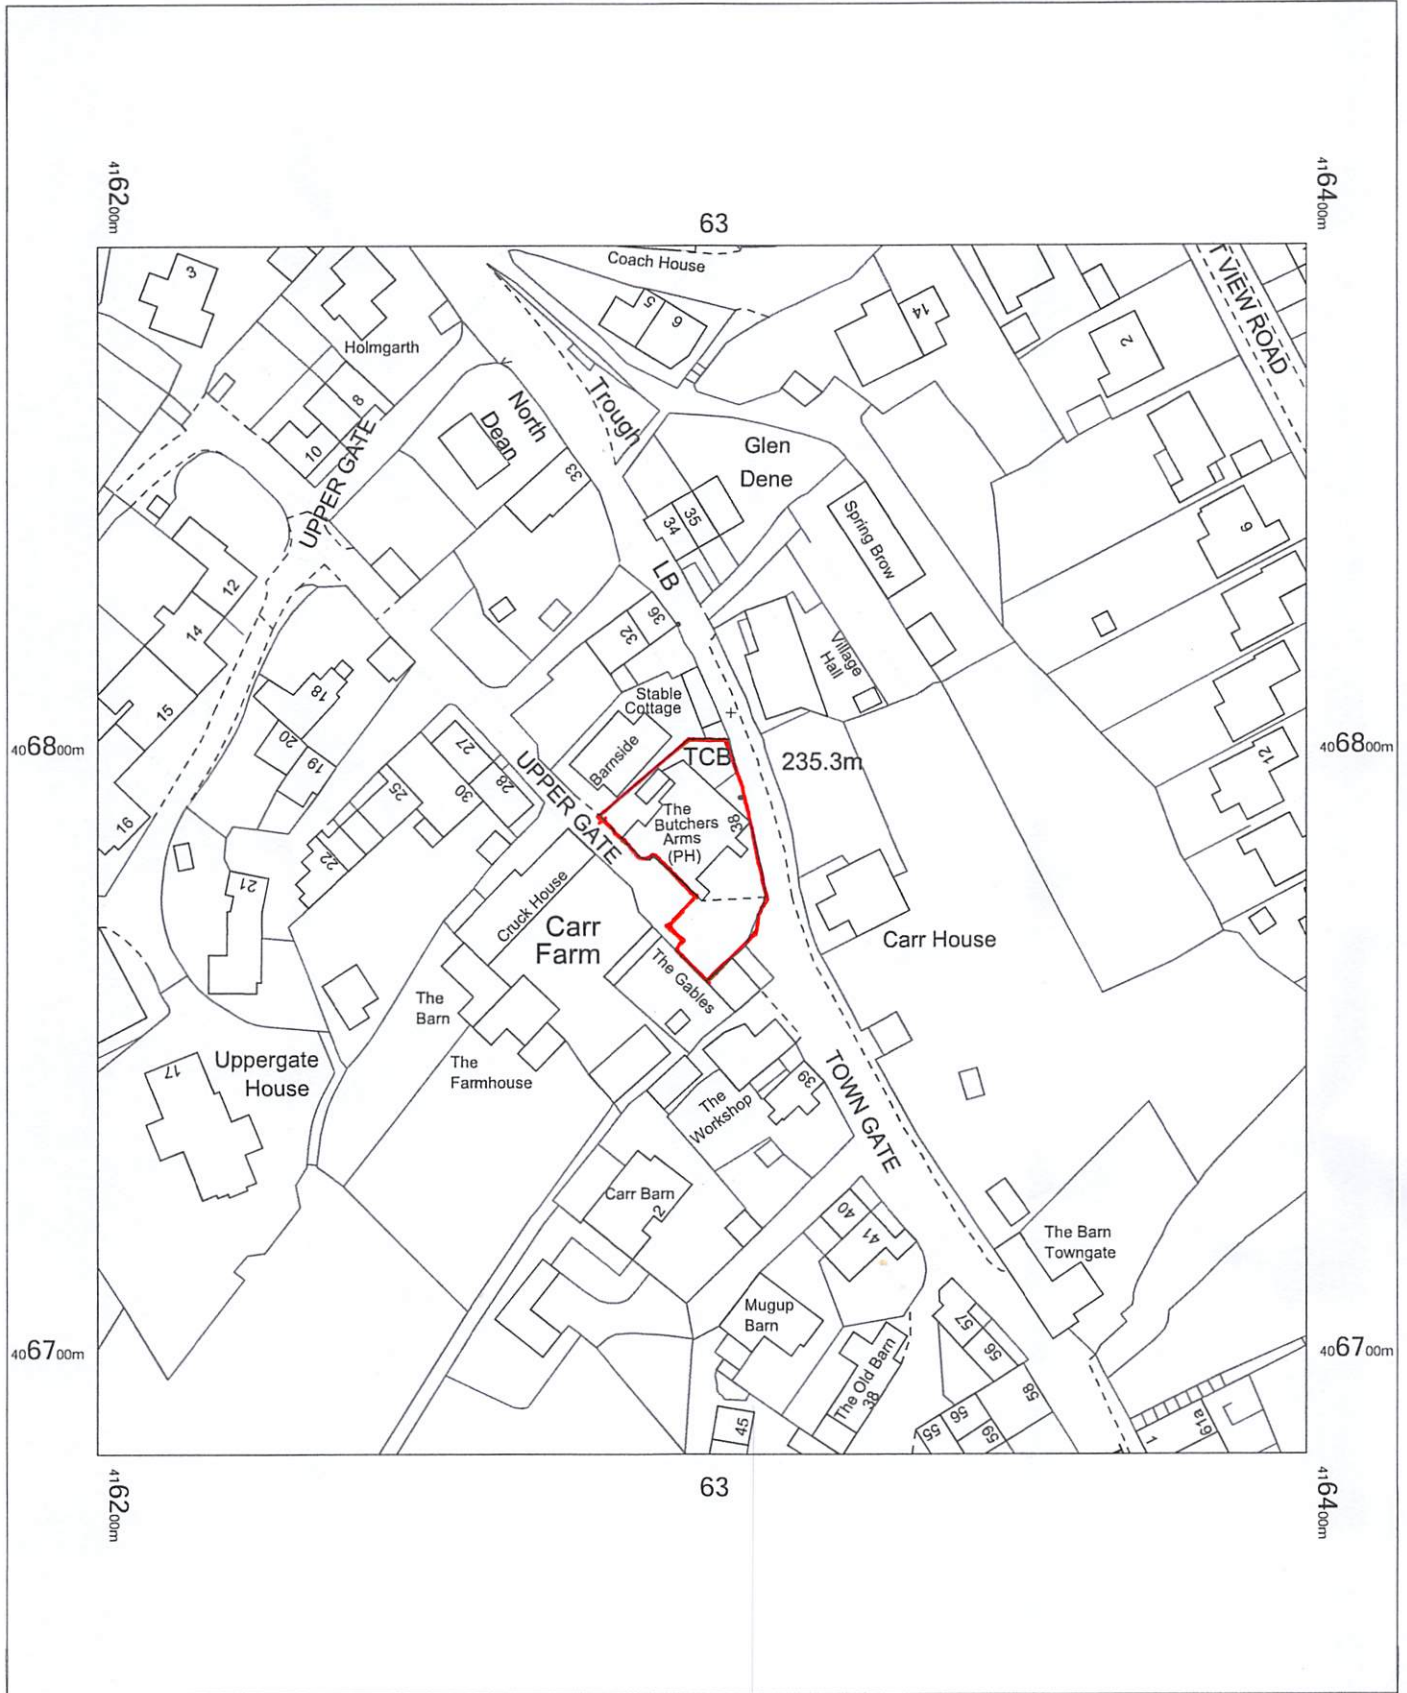

38 Town Gate, HD9 1TE

Butchers Arms
 38 Town Gate,
 Hepworth,
 Holmfirth,
 Kirklees
 HD9 1TE

OS MasterMap 1250/2500/10000 scale
 Monday, August 11, 2025, ID: MPMBW-01236682
www.blackwellmapping.co.uk

1:1250 scale print at A4, Centre: 416298 E, 406784 N

©Crown Copyright Ordnance Survey. Licence no.
 100041041

BLACKWELL'S
 MAPPING SERVICES
 PERSONAL & PROFESSIONAL MAPPING
www.blackwellmapping.co.uk

TEL: 0800 151 2612
maps@blackwell.co.uk