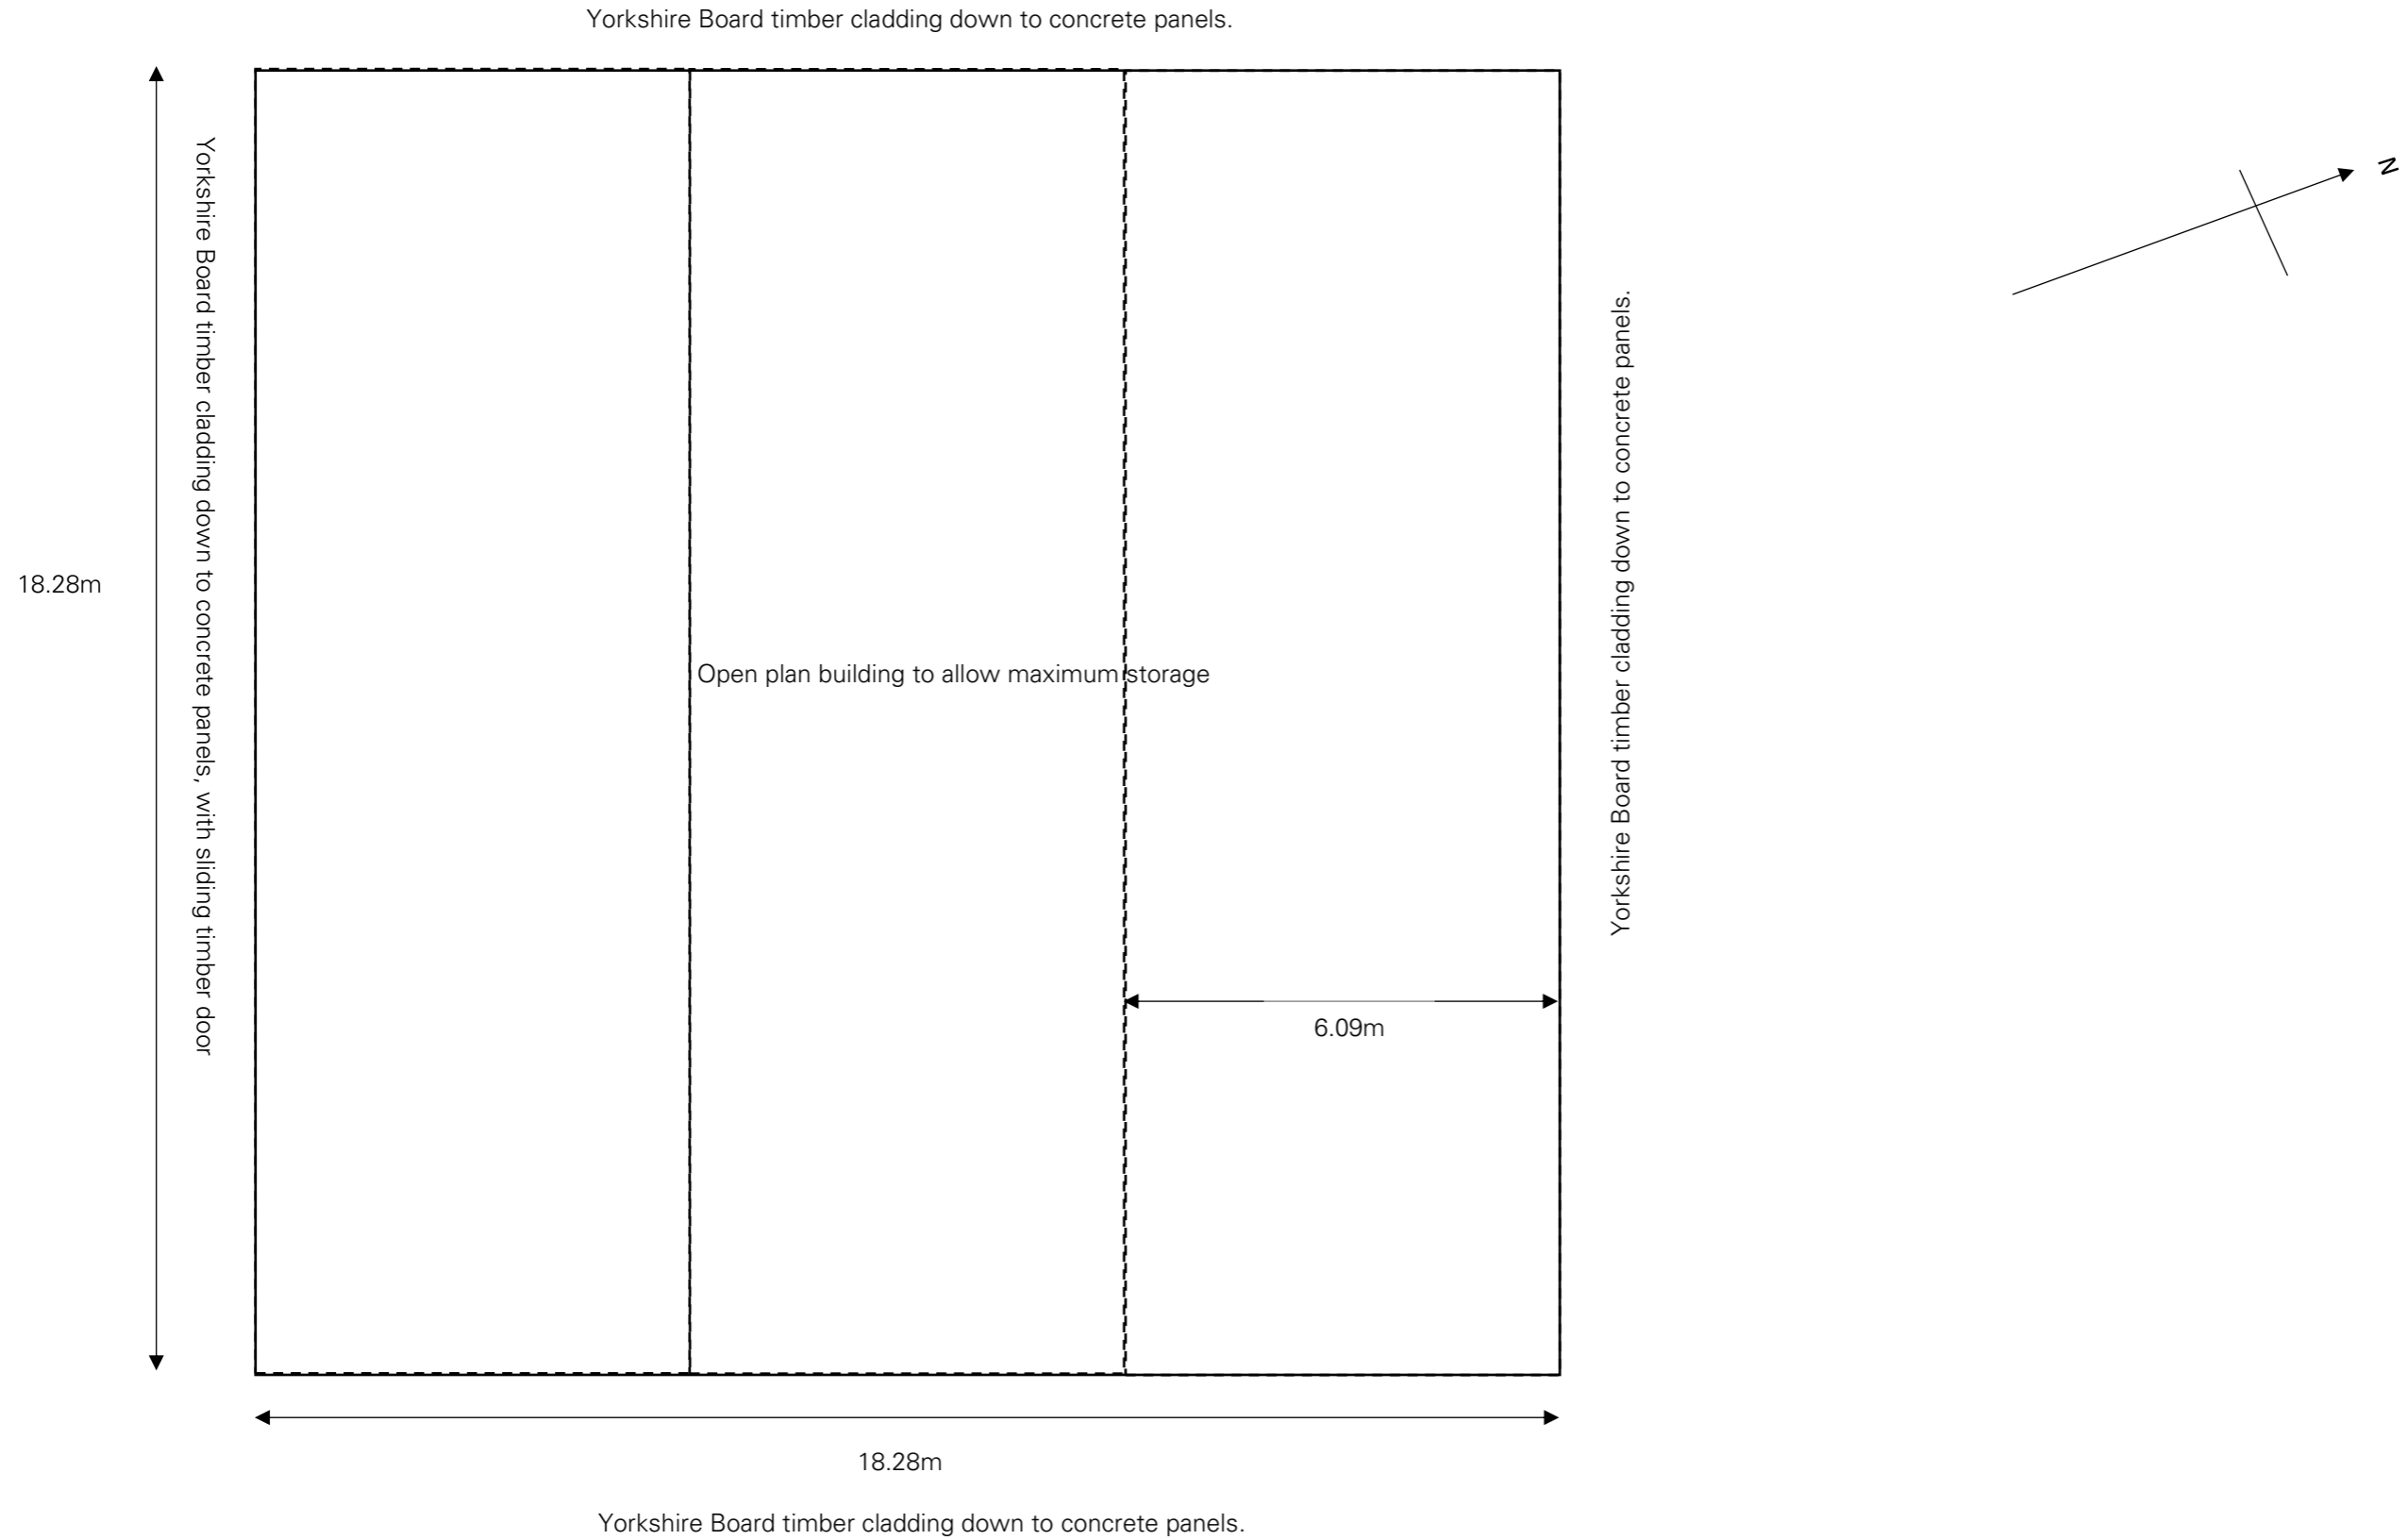

New Farm Building at Forest Farm, Saddleworth Rd, Barkisland, Halifax HX4 0DZ  
Floorplan

**Hardcastle  
Rural Surveyors**

Drawing produced by:  
Hardcastle Rural Surveyors Ltd  
The Manse, Main Street  
Kirkby Malzeard, Ripon  
HG4 3RS  
01765 658525  
info@hardcastlerural.co.uk

Client: PD & PM Pogson  
Ref: HRS/DS/1739  
Title: New Farm Buildings at  
Forest Farm

Date Drawn: 29/07/2025  
Scale: 1:100 at A3