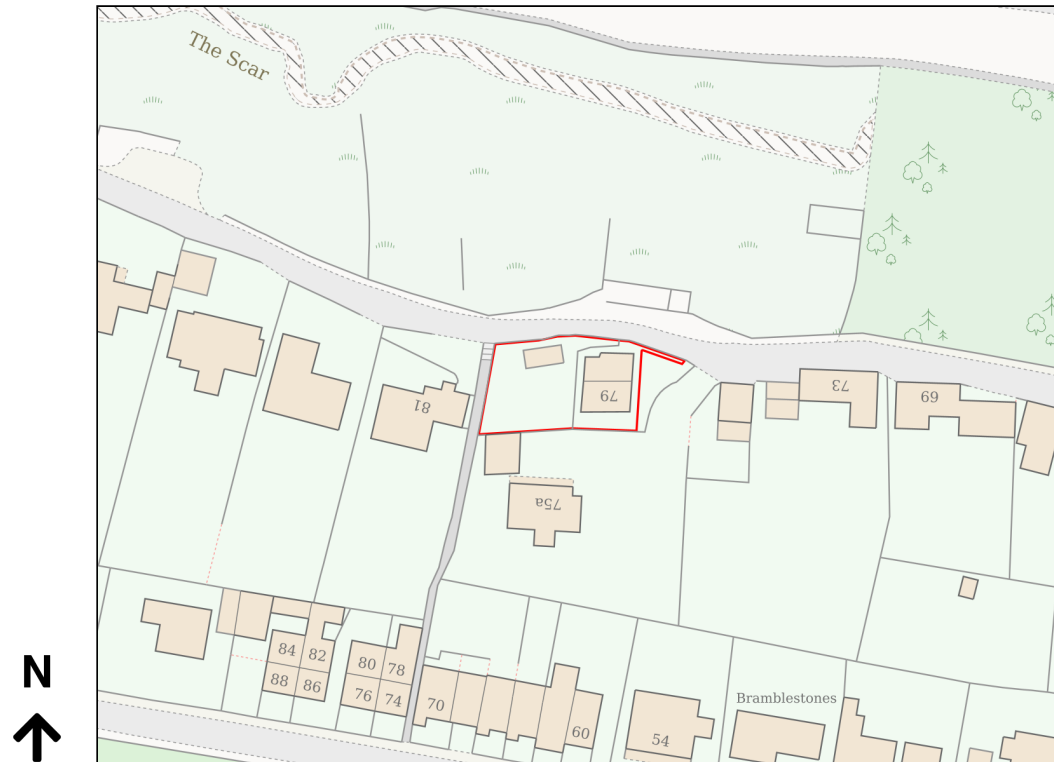

Location Plan

Site Address: 77, High Street, Thornhill Edge, Dewsbury, WF12 0PS

Date Produced: 16-Sep-2025

Scale: 1:1250 @A4

Planning Portal Reference: PP-14336392v1