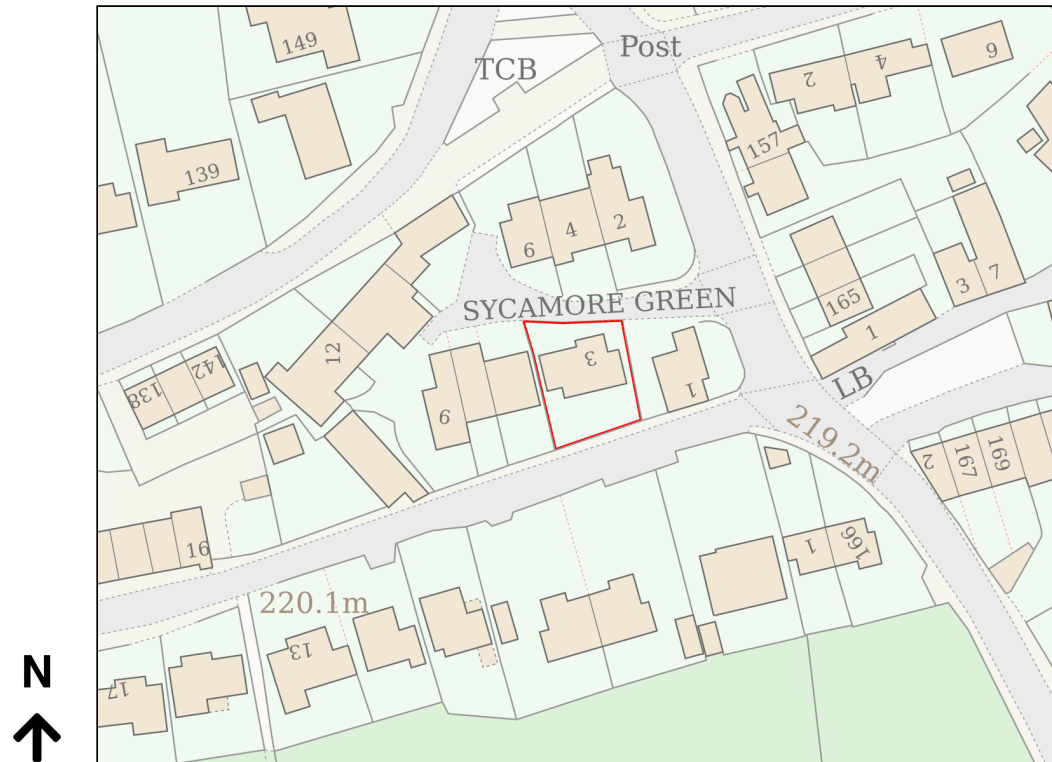

# Location Plan

Site Address: 3, Sycamore Green, Lower Cumberworth, Huddersfield, HD8 8PF

Date Produced: 04-Sep-2025

Scale: 1:1250 @A4

Planning Portal Reference: PP-14306328v1