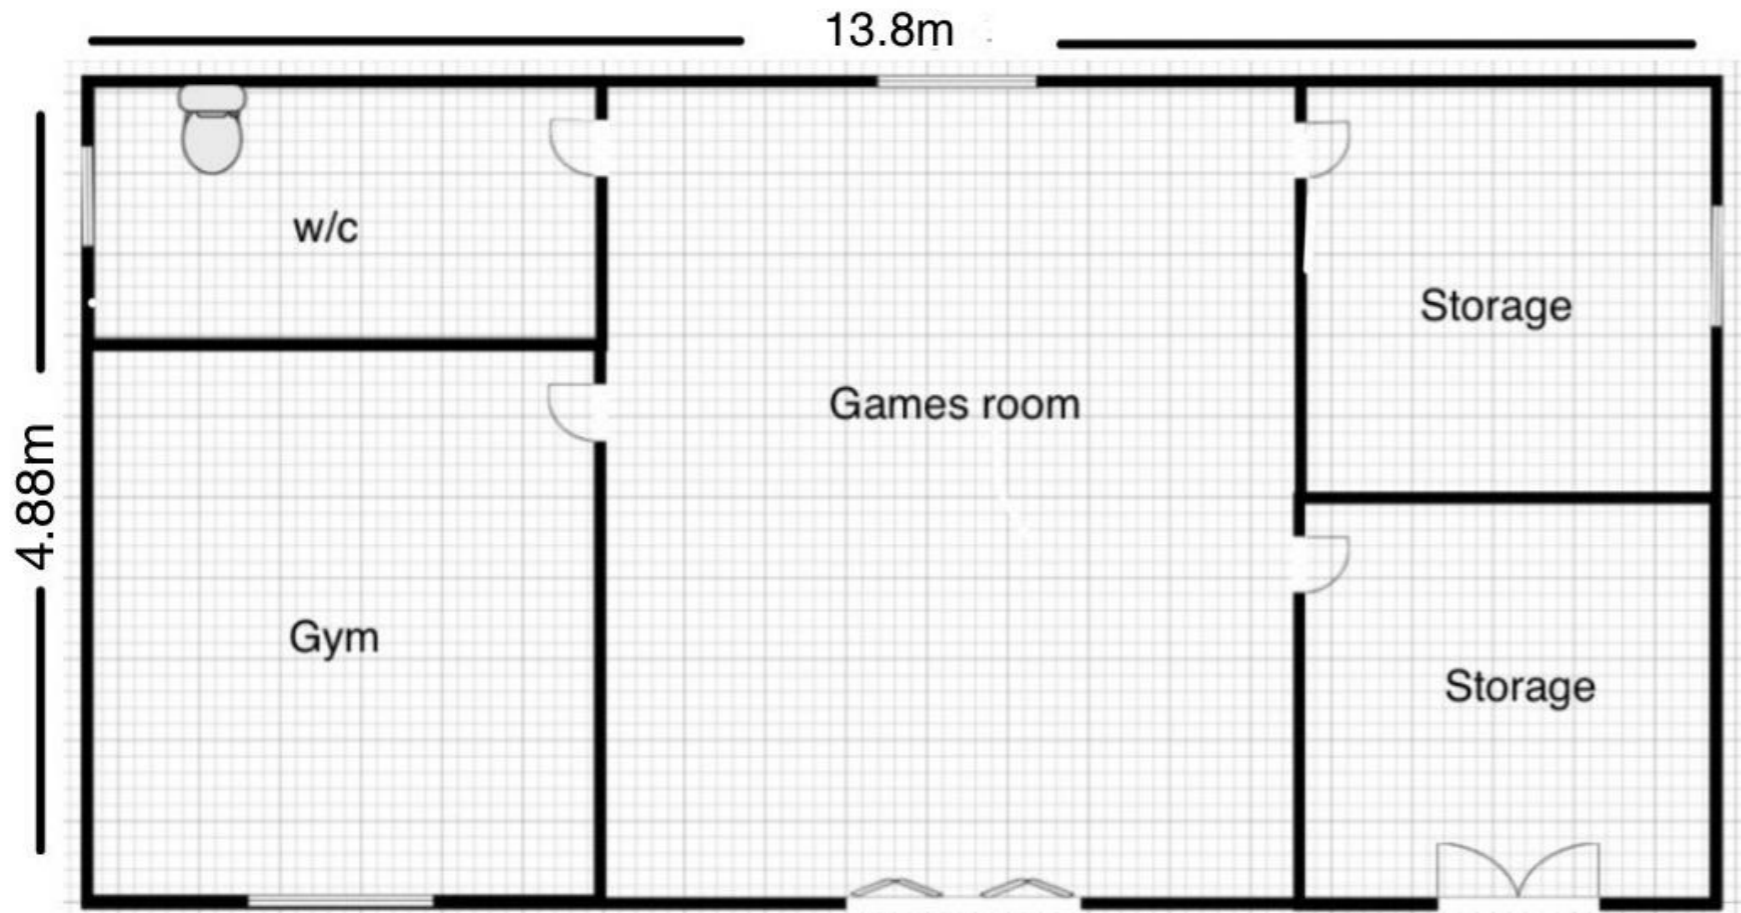

20a Thornhill Road, Edgerton, HD3 3DD  
Dimensions shown in meters

Proposed Floorplan- not to scale

Front Elevation- not to scale

20a Thornhill Road, Edgerton, HD3 3DD  
Dimensions shown in meters

Side Elevation, not to scale

Side elevation, not to scale

Rear elevation, not to scale