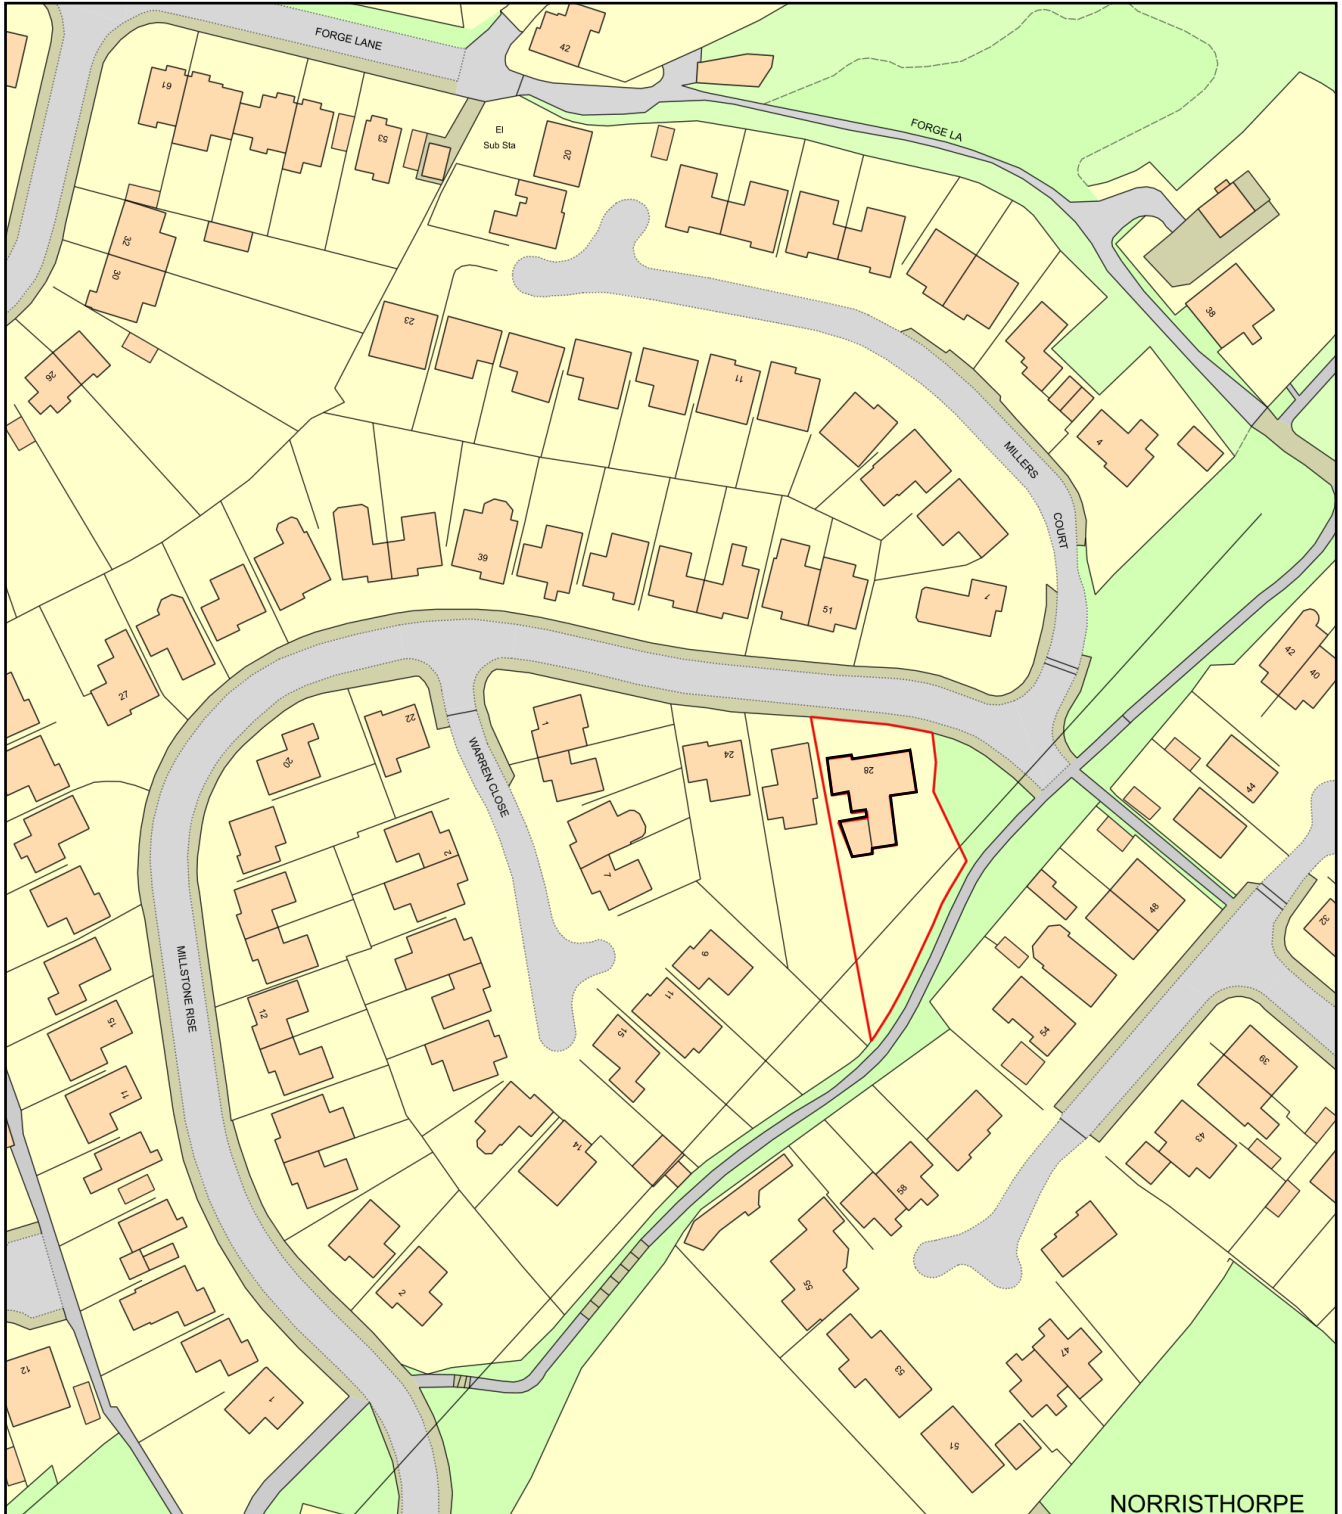

28 Millstone Rise Norristhorpe Liversedge WF15 7BW

Plan Produced for: Paul Briggs

Date Produced: 20 Aug 2025

Plan Reference Number: TQRQM25232181549458

Scale: 1:1250 @ A4