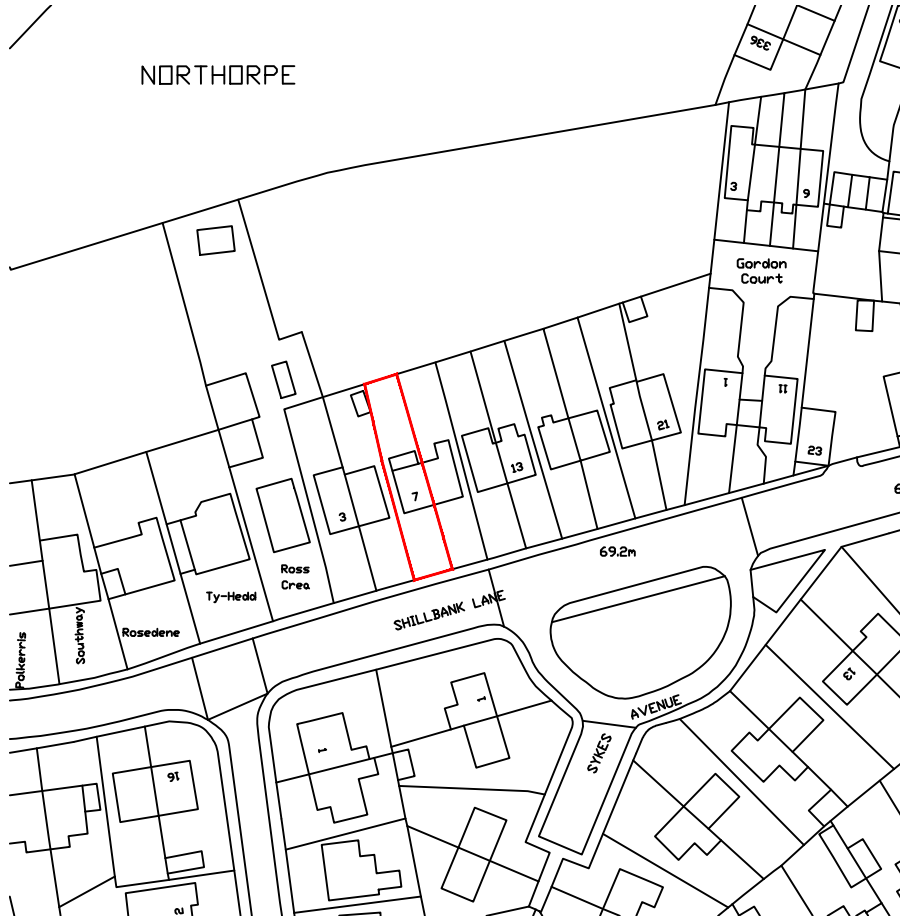

NORTHORPE

LOCATION PLAN
1:1250

REVISION	DESCRIPTION	DATE	STATUS	PROJECT TITLE
-	-	-	PLANNING DRAWING	7, SHILLBANK LANE, MIRFIELD
-	-	-	ORANGE DESIGN STUDIO. ARCHITECTURAL PRACTICE	DRAWING TITLE
-	-	-		LOCATION PLAN
-	-	-	hello@orangedesignstudio.co.uk 59A, Huddersfield Road, Mirfield, WF14 8AA orangedesignstudio.co.uk 01924 650930	SCALE
-	-	-		1:1250
-	-	-	CLIENT DAMON MURGATROYD	DRAWN
-	-	-		EC
-	-	-	COPYRIGHT © ORANGE DESIGN STUDIO LIMITED	CHECKED
-	-	-		JH
-	-	-		PROJECT REFERENCE
-	-	-		ODS_24-958
-	-	-		PAPER SIZE
-	-	-	A4	DWG NUMBER
-	-	-	(EX)002	DATE
-	-	-		27/02/25
-	-	-		REVISION
-	-	-		1