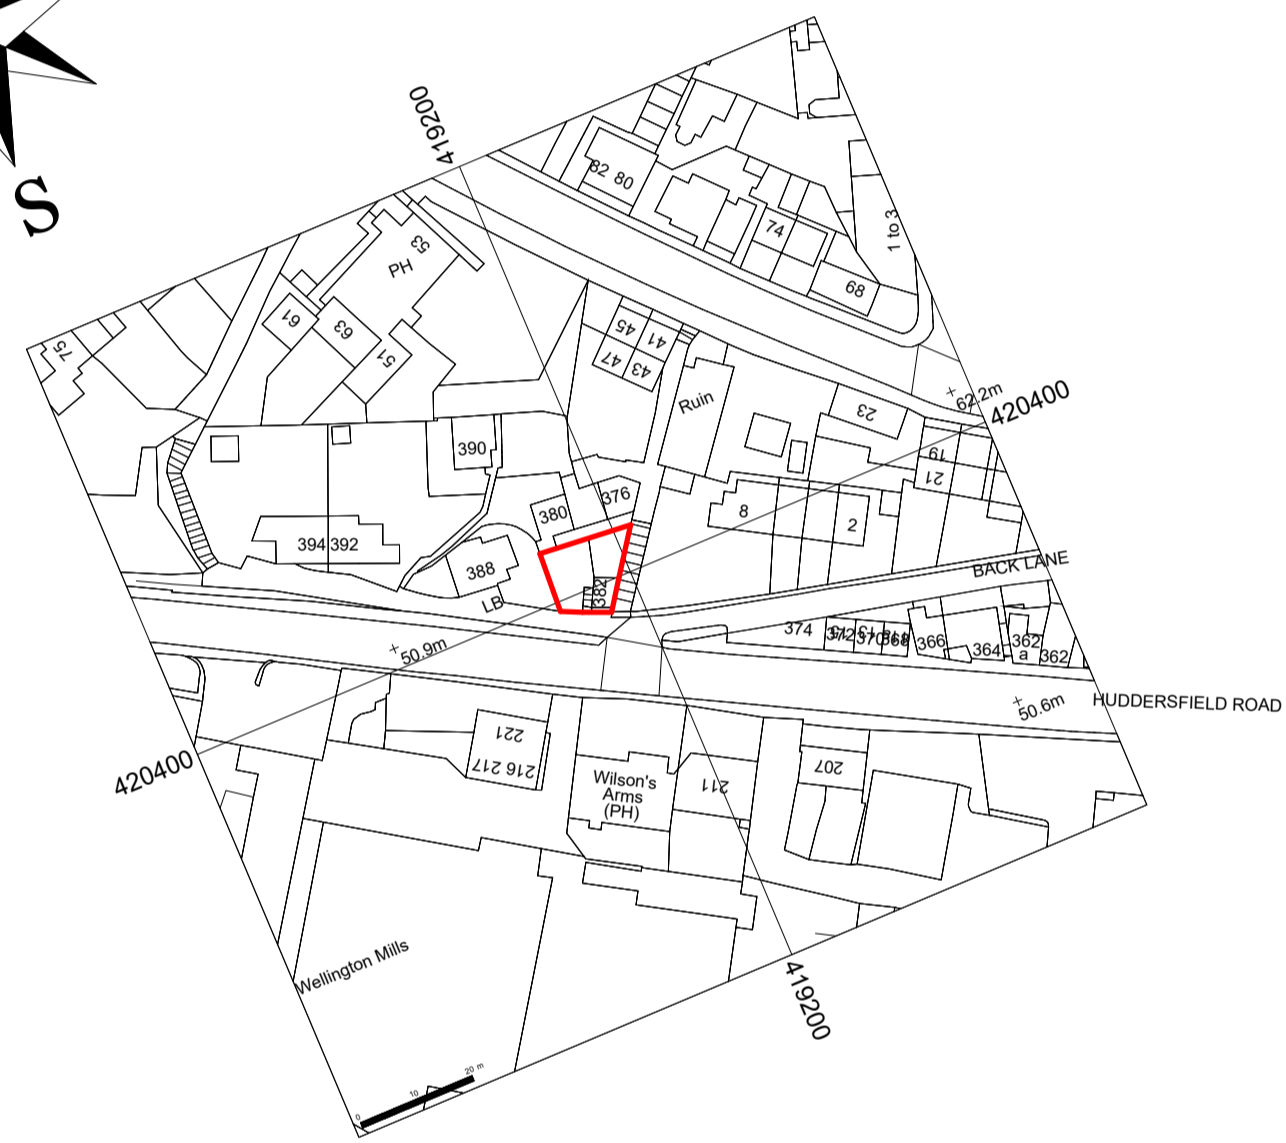

Proposed Site Plan
1 : 200

Location Plan
1 : 1250

Note:
All Dimensions Are Approximate
And TBC On Site By Contractor

Mohammed Yaseen
382 Huddersfield Rd, Mirfield WF14 9DL

Drawing Title:
Location & Proposed Site Plan

Drawing Number: TR-A25-0705-A4
Scale: As indicated@A1

Date: 28/07/25
Revision: Approver

Drawn By: AM
Checked by: JA

Reason For Issue:
Planning