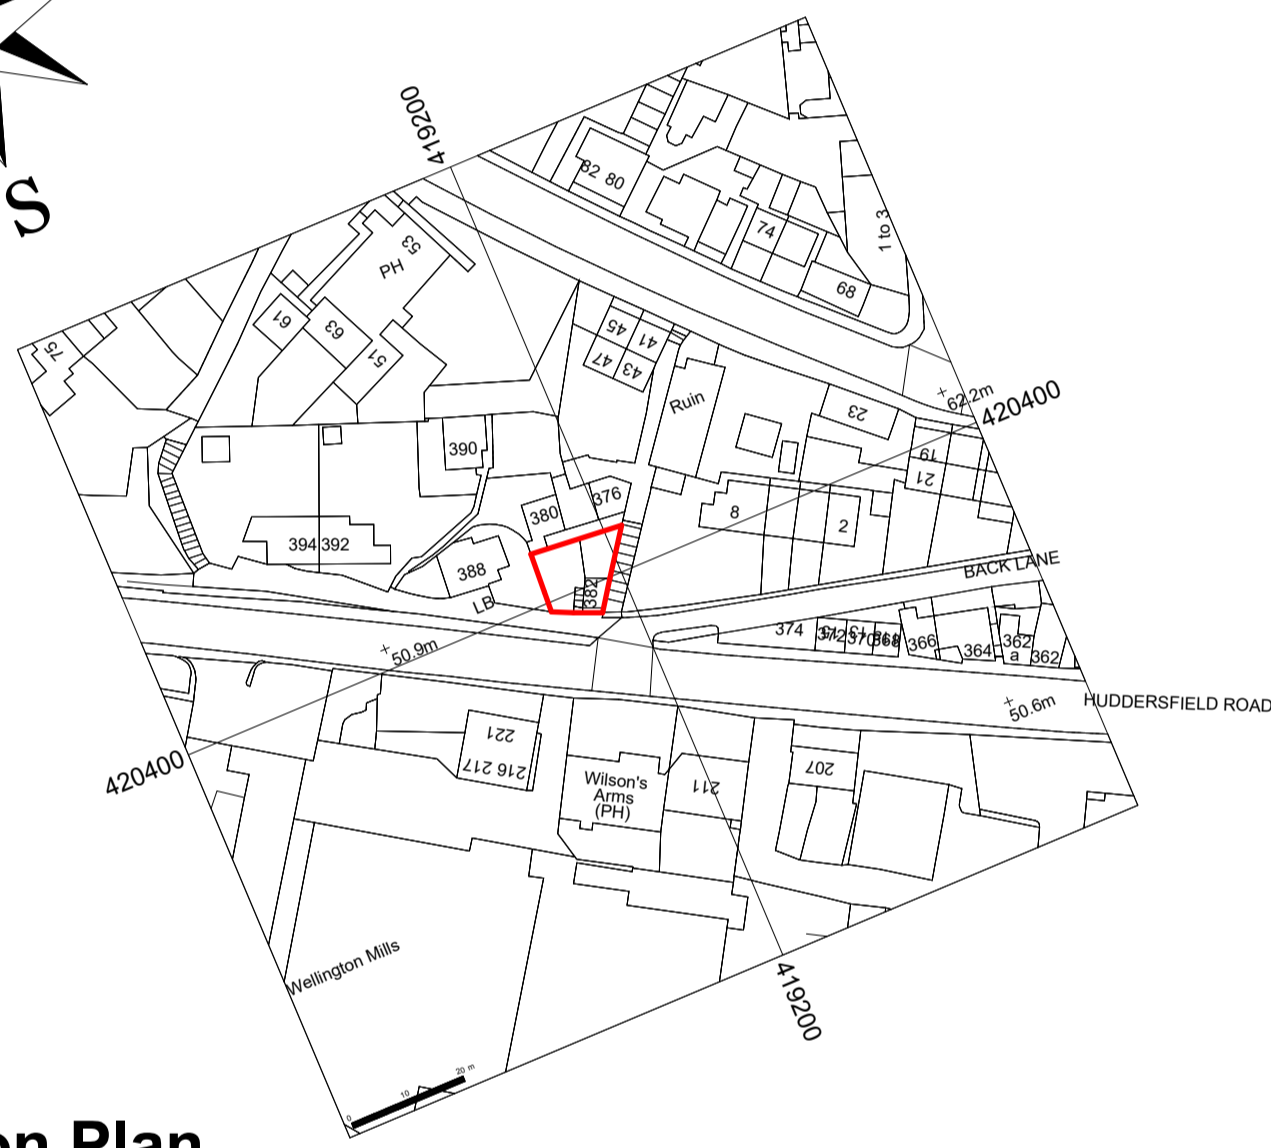

**Existing Site Plan**  
1 : 200

**Location Plan**  
1 : 1250

**Note:**  
All Dimensions Are Approximate  
And TBC On Site By Contractor

**Mohammed Yaseen**  
382 Huddersfield Rd, Mirfield WF14 9DL

Drawing Title:  
Location & Existing Site Plan

Drawing Number: TR-A25-0705-A2  
Scale: As indicated@A1

Date: 28/07/25  
Revision: Approver

Drawn By: AM  
Checked by: JA

Reason For Issue:  
Planning