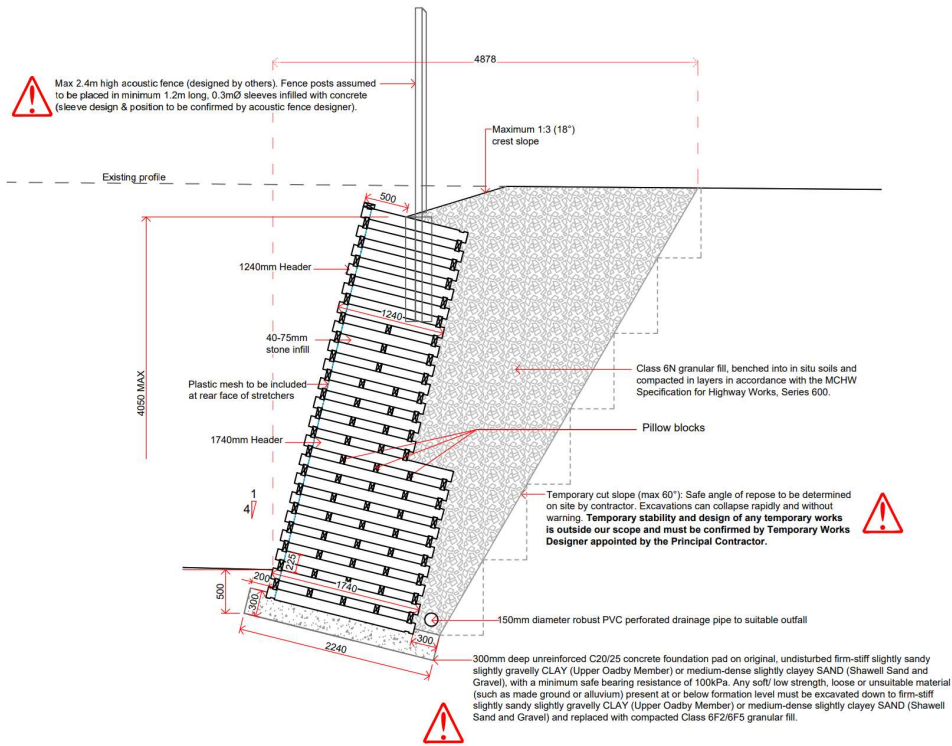

BG - ECOCRIB1

Ecocrib M6 3

Typical 3m retained height -

## Ecocrib 1490-990mm headers

## Typical 4m Retained Height - Ecocrib 1740-1240mm headers