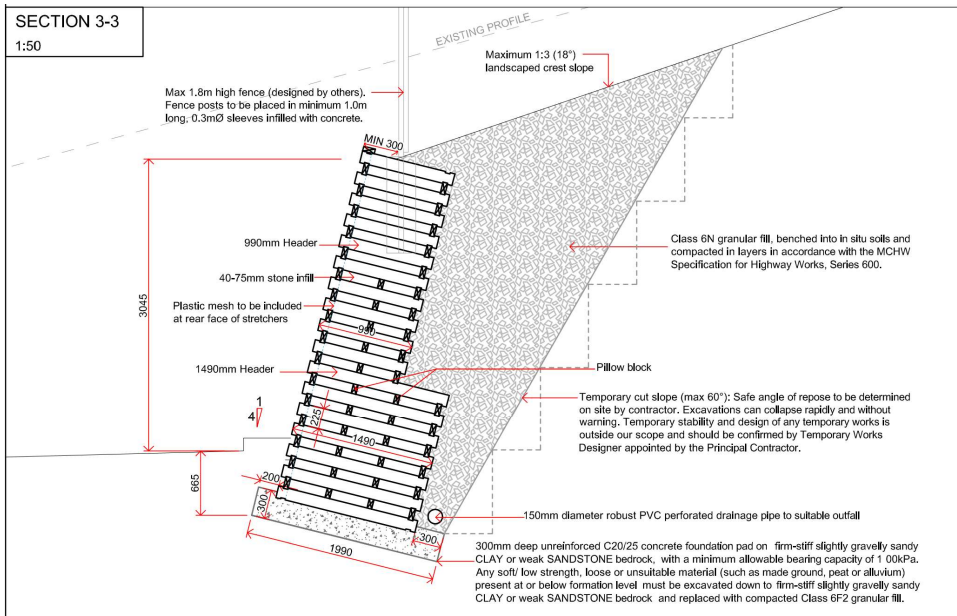

BG - ECOCRIB1

Ecocrib M6 3

Typical 3m retained height -

## Ecocrib 1490-990mm headers

## Typical 4m Retained Height - Ecocrib 1740-1240mm headers