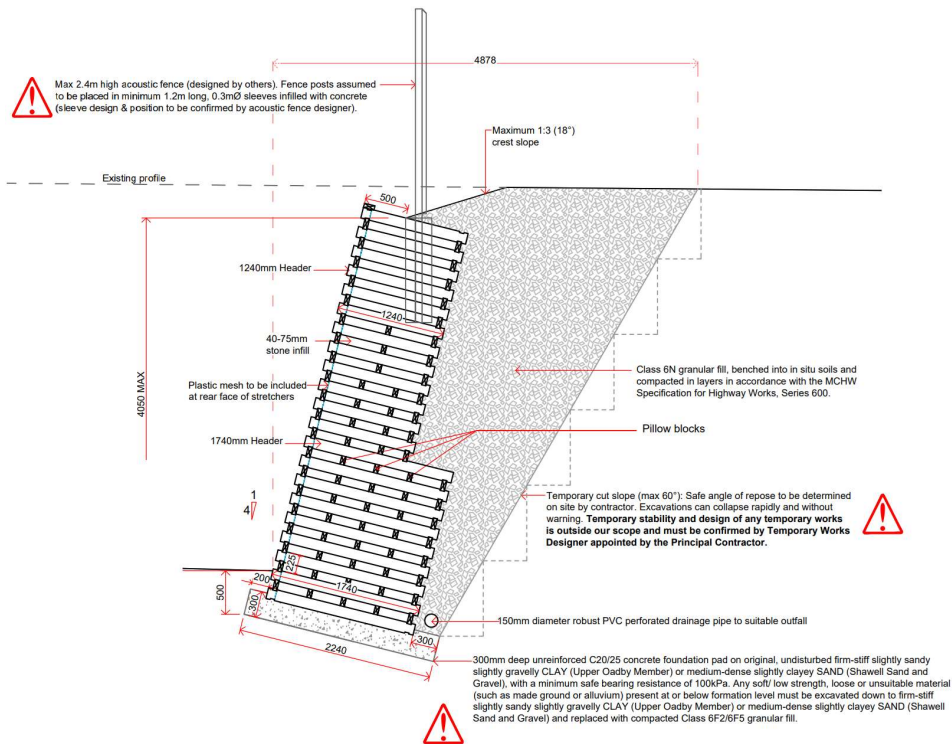

BG - ECOCRIB1

Ecocrib M6 3

Typical 3m retained height -

## Ecocrib 1490-990mm headers

## Typical 4m Retained Height - Ecocrib 1740-1240mm headers