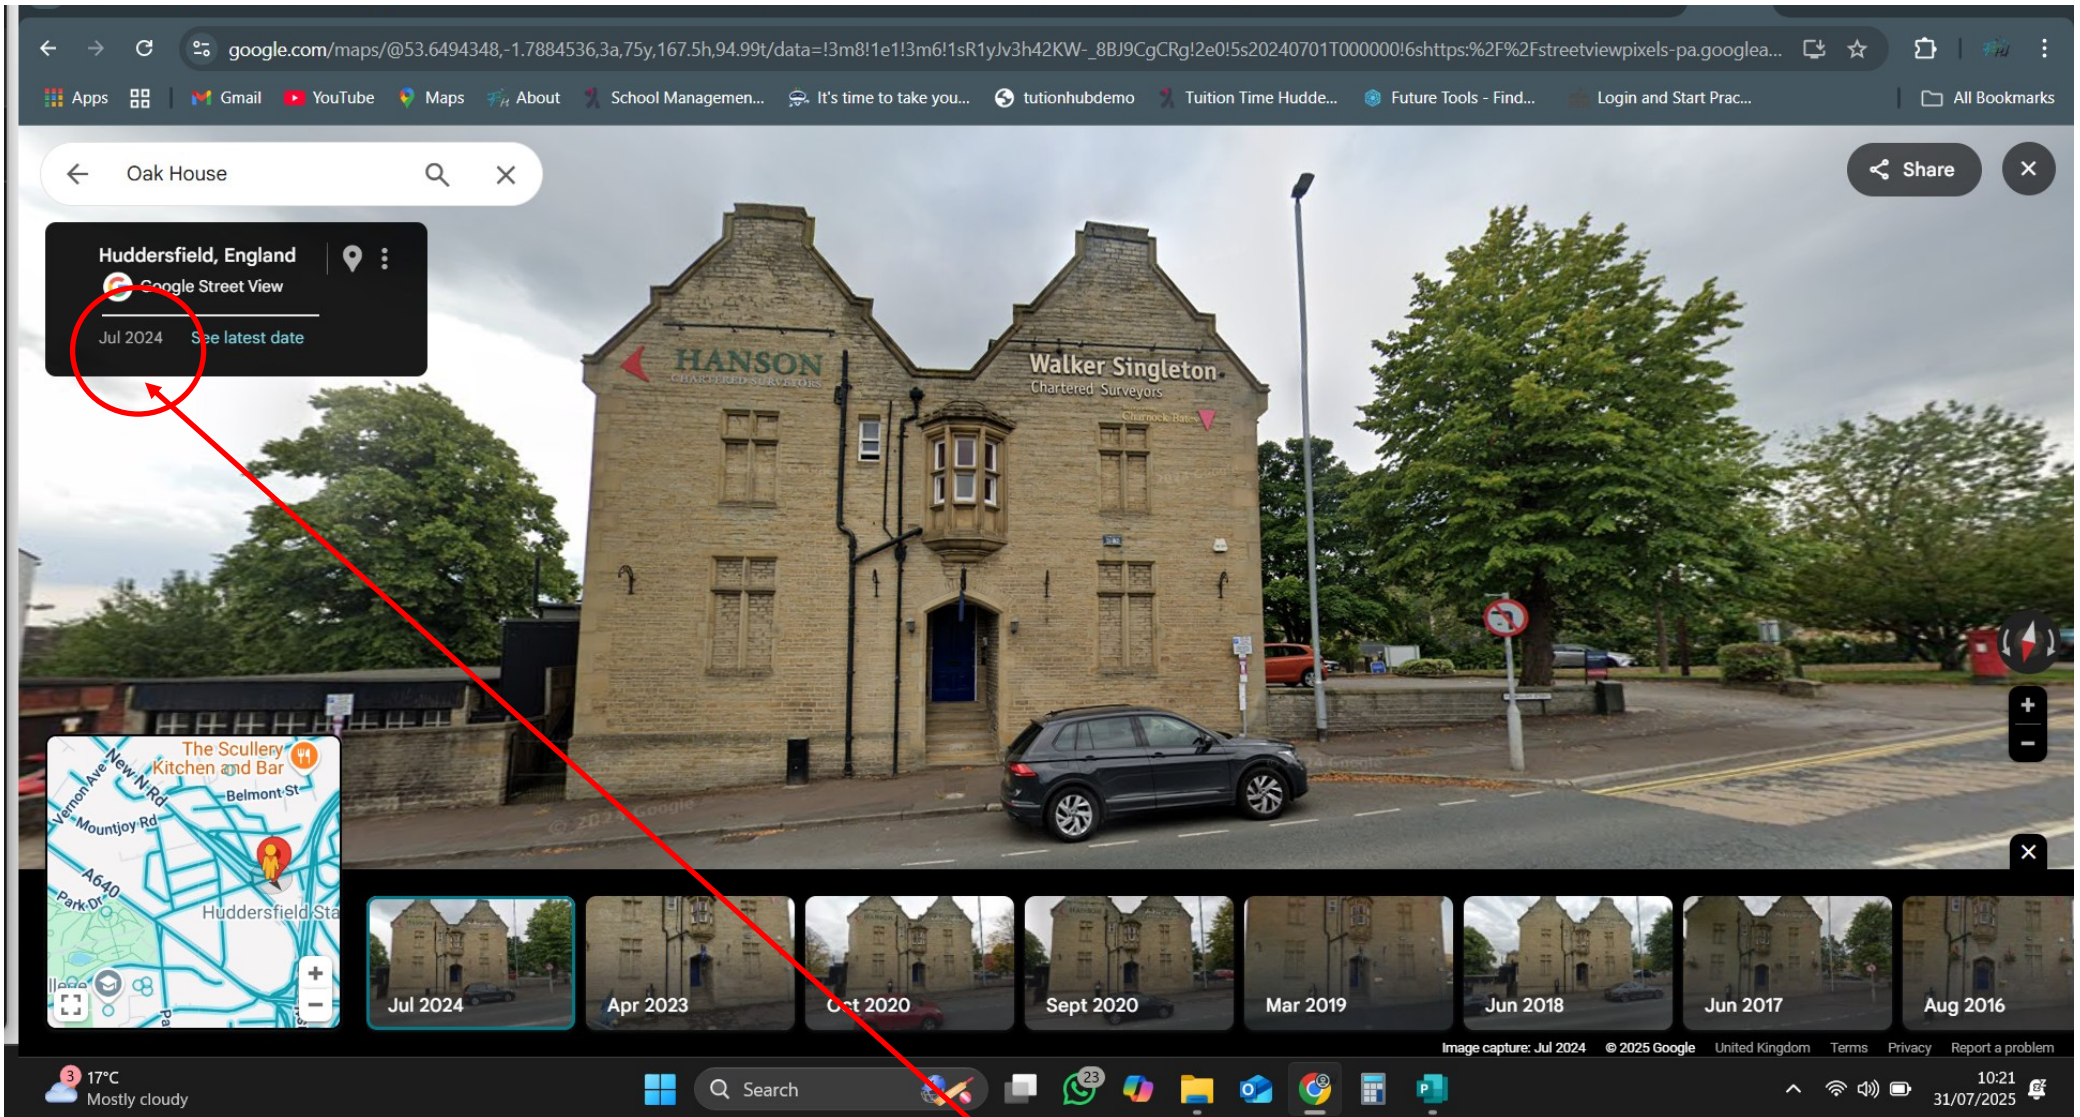

**Google maps image from July 2009-
Showing Walker Singleton**

Google maps image from July 2024- Showing Walker Singleton- They just moved out this year in 2025-

Google Earth taken today

My planning applications

Search within My Applications

Select all

Willow Lane Centre

Rivertree Trust, Willow Lane, Birkby, Huddersfield, HD1 5EB

Lawful development: Proposed use
Kirklees Metropolitan Council

DRAFT

Ref:PP-14208195 Version: 1