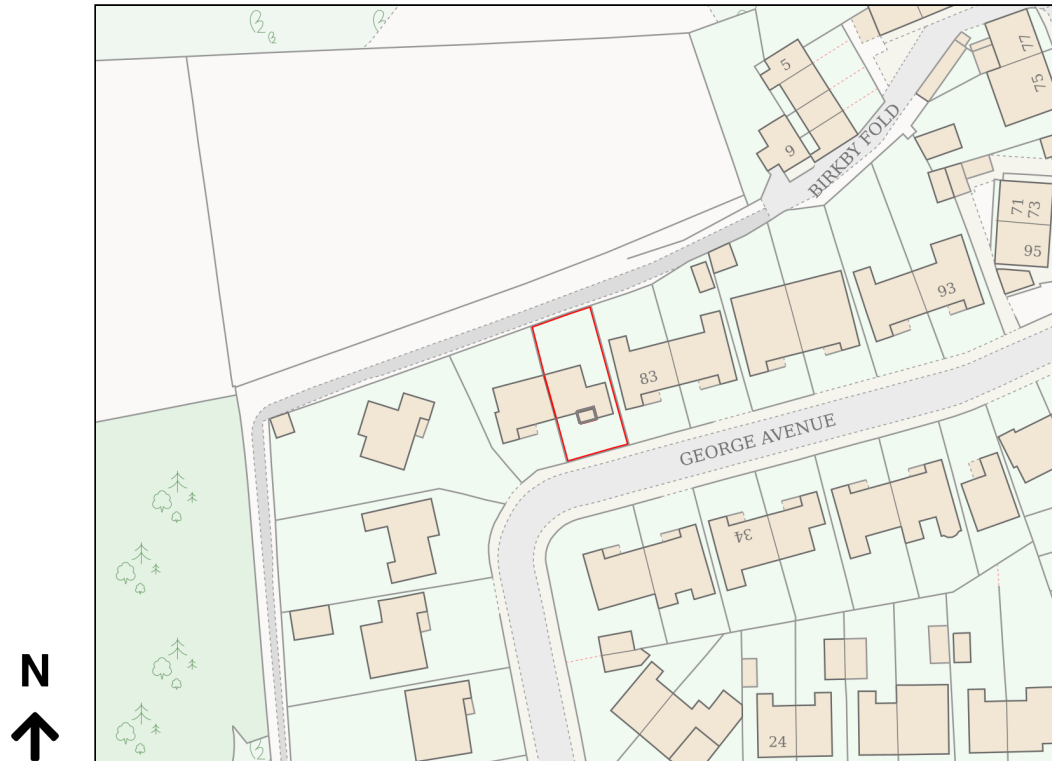

Location Plan

Site Address: 81, George Avenue, Birkby, Huddersfield, HD2 2BJ

Date Produced: 24-Jul-2025

Scale: 1:1250 @A4

Planning Portal Reference: PP-14184399v1