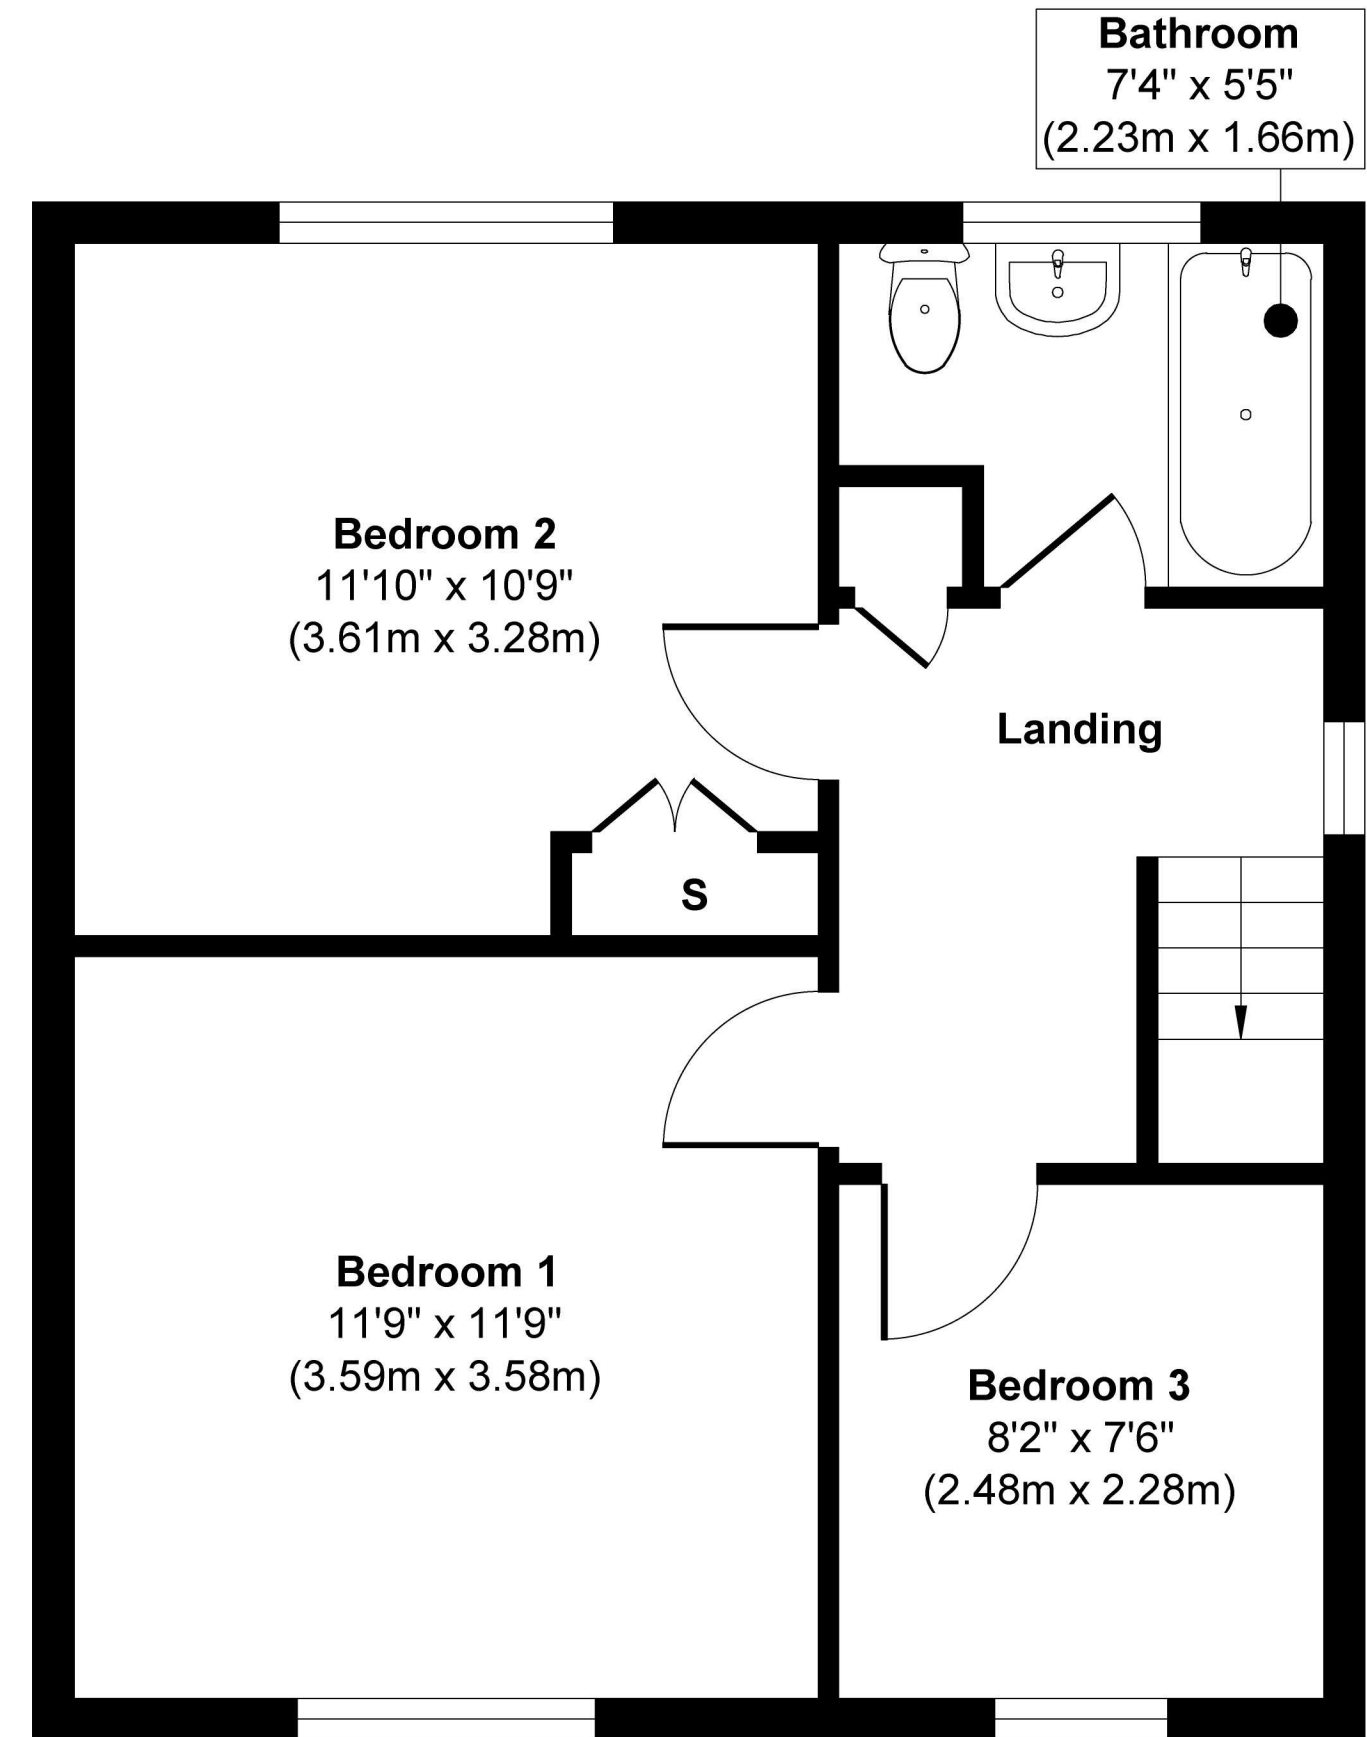

Ground Floor
 Approximate Floor Area
650 sq. ft
 (60.39 sq. m)

First Floor
 Approximate Floor Area
455 sq. ft
 (42.33 sq. m)

Approx. Gross Internal Floor Area 1105 sq. ft / 102.72 sq. m (Including Garage)

Illustration for identification purposes only, measurements are approximate, not to scale.

Produced by Elements Property