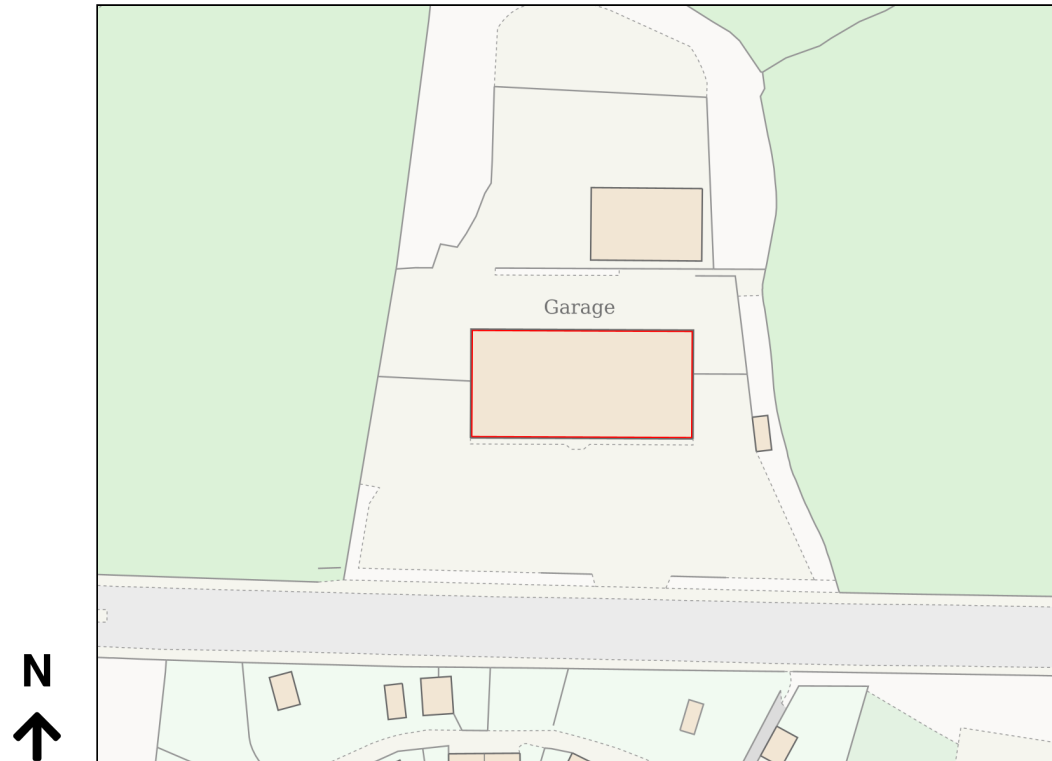

Location Plan

Site Address: R N Golden, Wakefield Road, Lepton, Huddersfield, HD8 0DL

Date Produced: 18-Jul-2025

Scale: 1:1250 @A4

Planning Portal Reference: PP-14186718v1