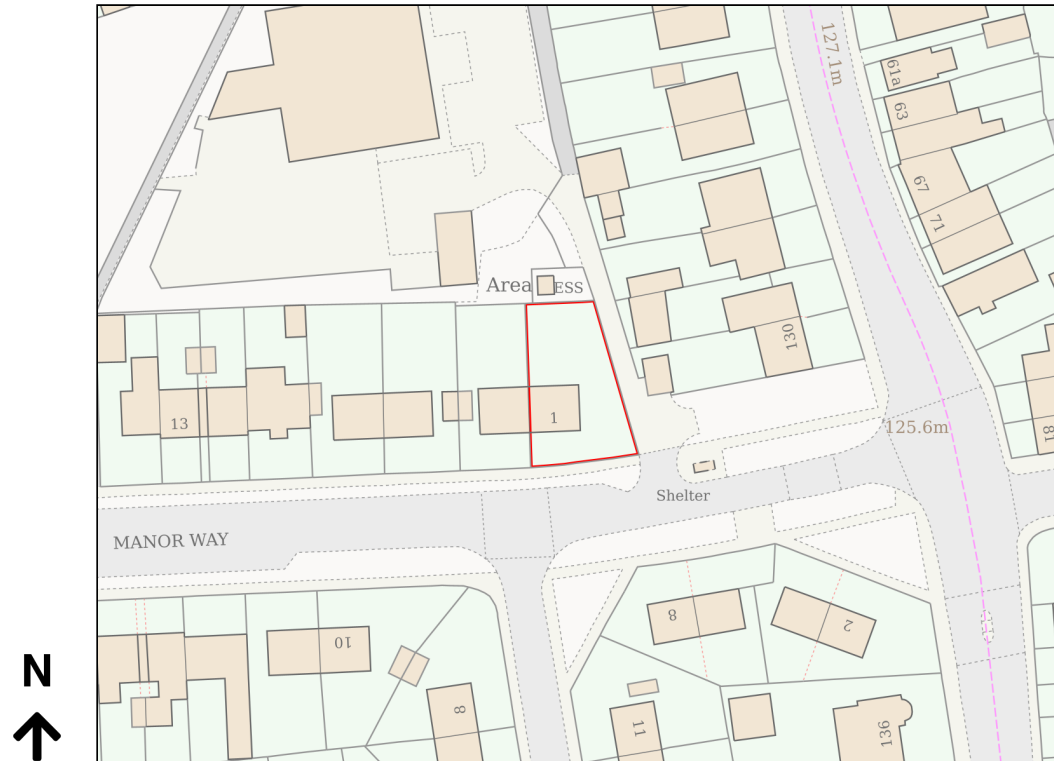

Location Plan

Site Address: 1, Manor Way, Staincliffe, Batley, WF17 7BX

Date Produced: 19-Jul-2025

Scale: 1:1250 @A4

Planning Portal Reference: PP-14186318v1