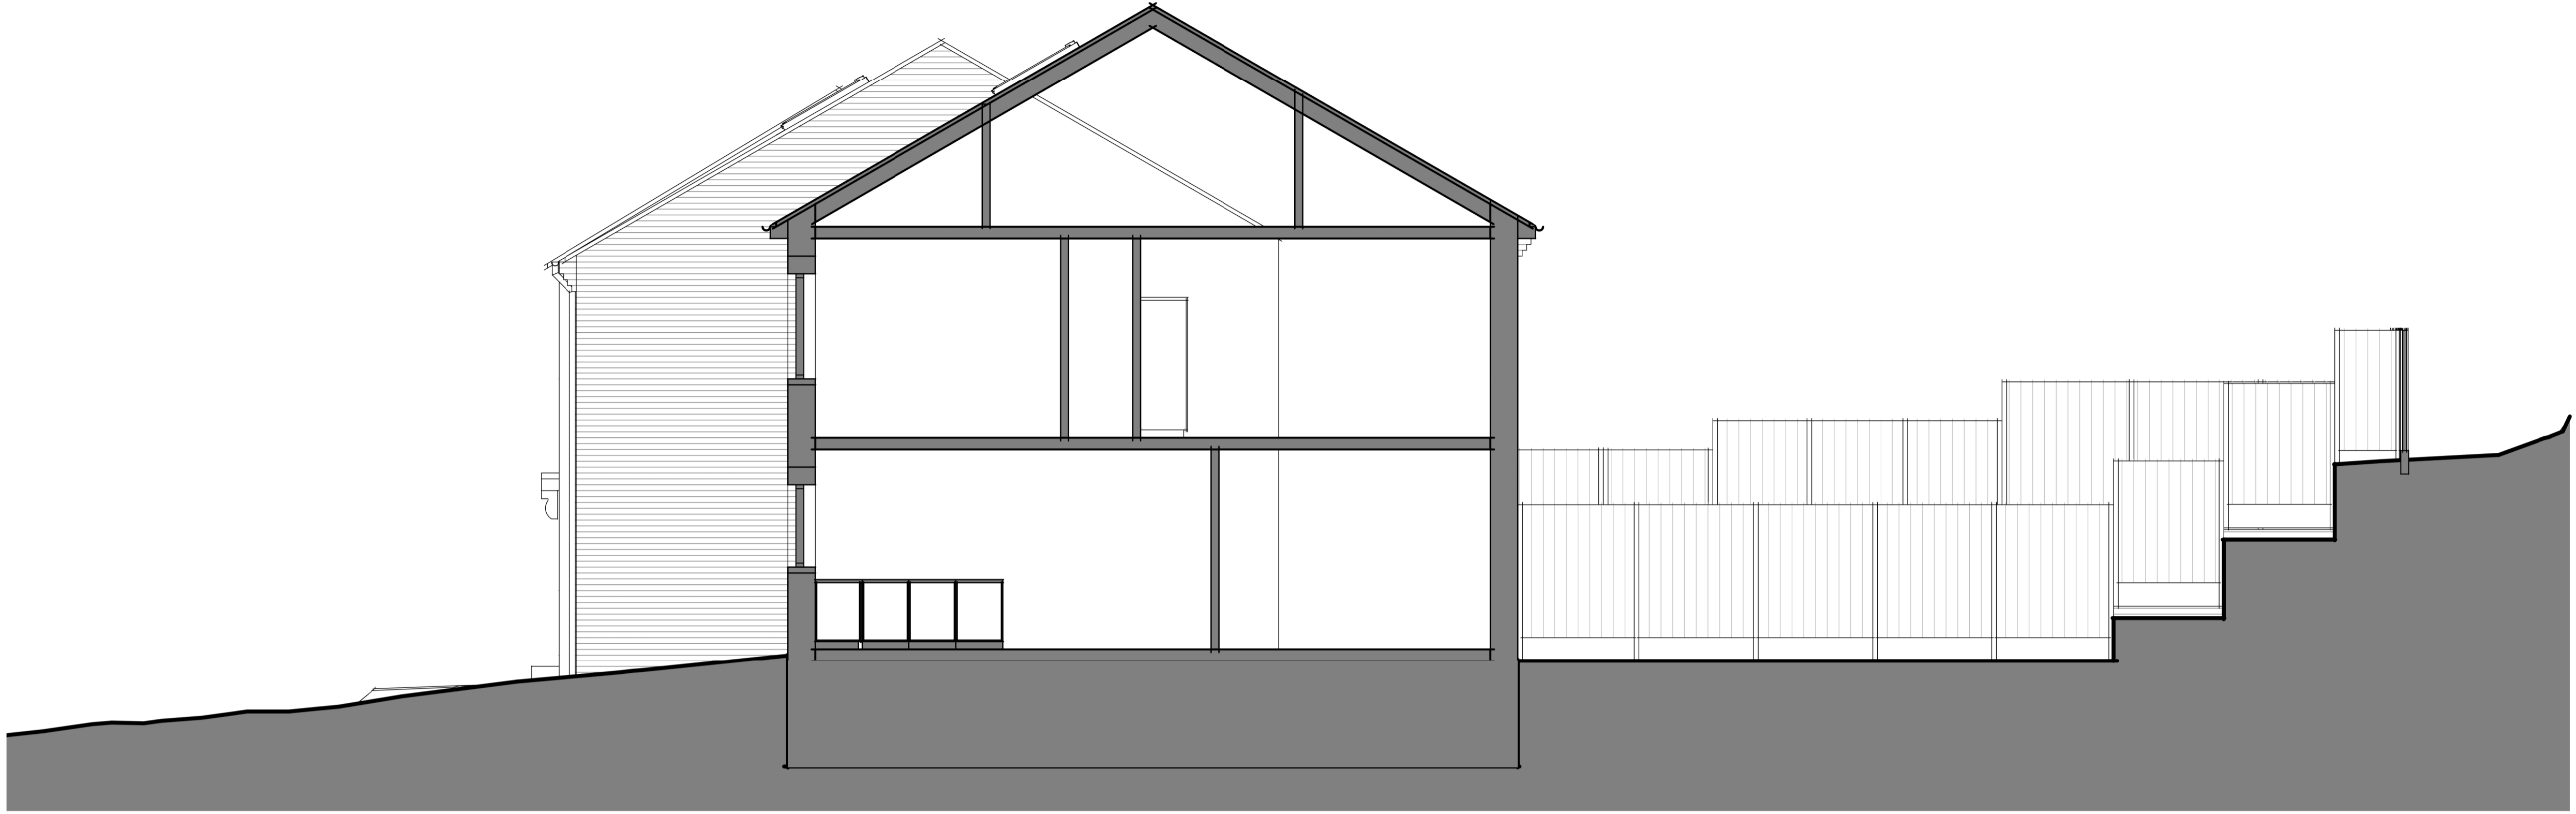

VISUAL SCALE 1:50 @ A1

PS1 Refer to DRG02

PS2 Refer to DRG02

Rev	Date	Revision Notes	Dn	Rv
Client Lee Yung Chau				
Project Land at Kinder Avenue Cowlersley, Huddersfield, HD4 5XD				
Drawing Title Proposed Site Sections				
Job Number		Drawing Originated Date		
Scale@A1 1 : 50		Purpose		
Drawing Number DRG07				Revision