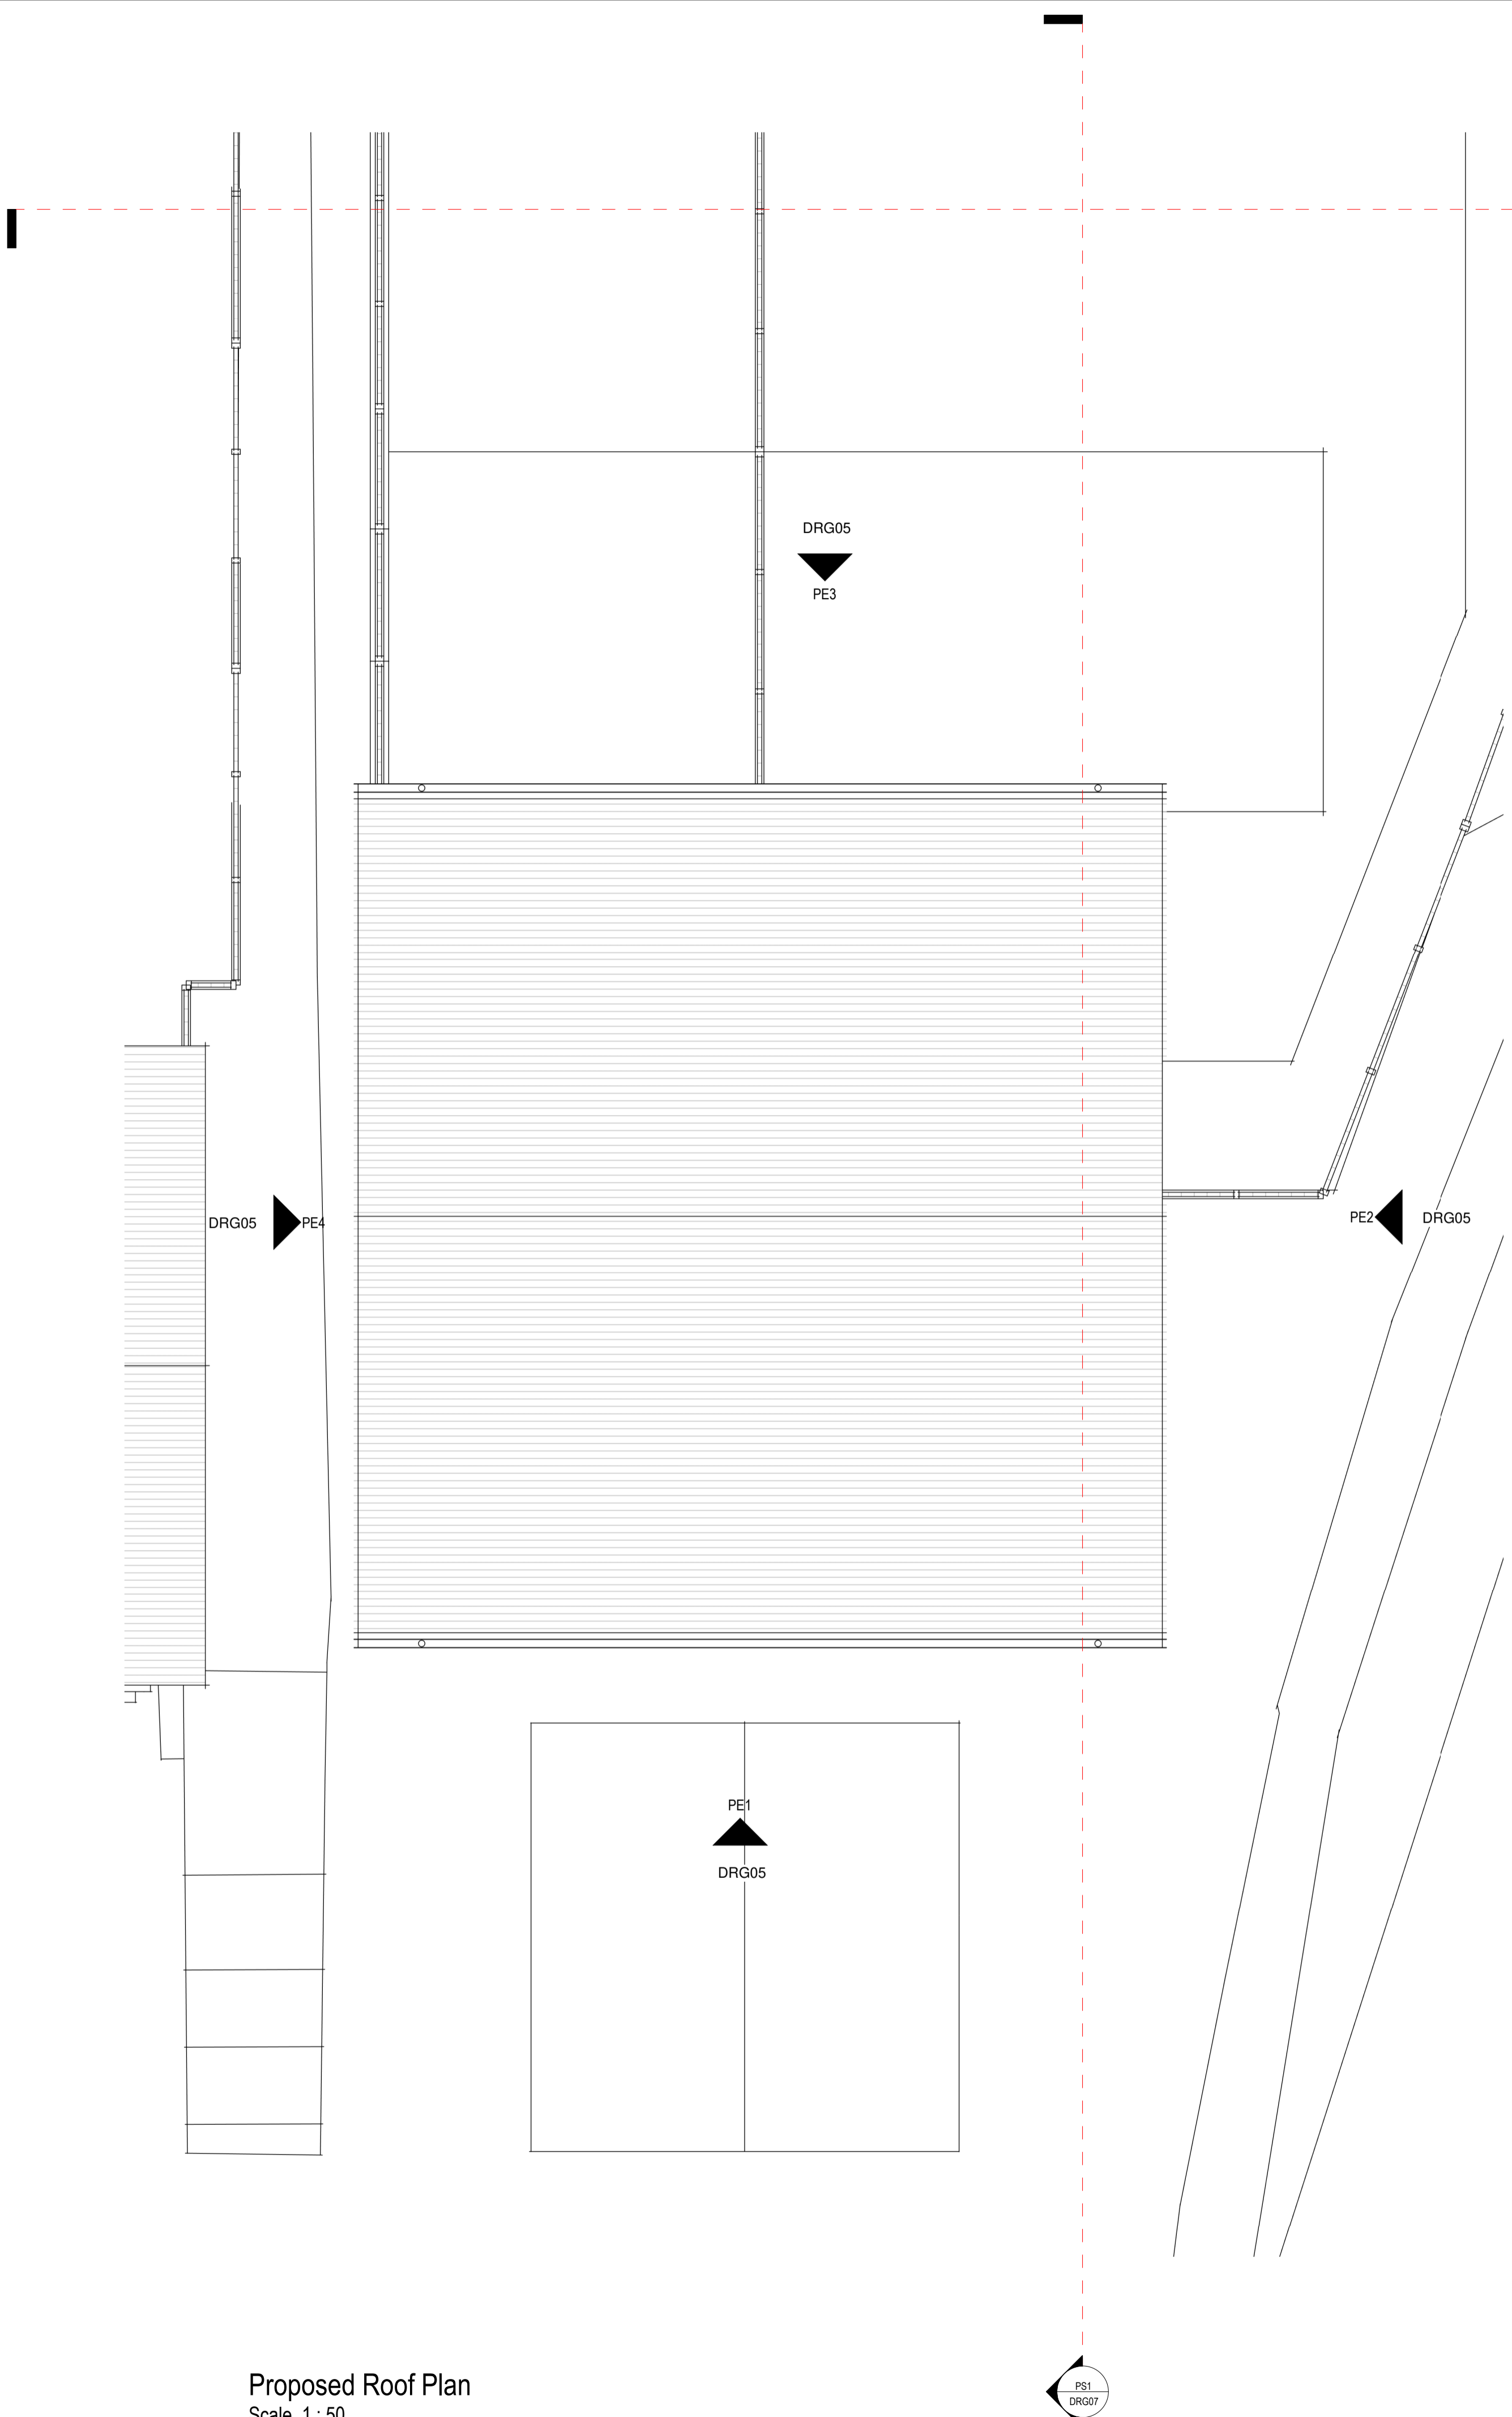

Notes:

- This drawing is copyright.
- Do not scale dimensions from this drawing.
- This drawing is to be read in conjunction with all other relevant drawings.
- All discrepancies on this drawing are to be reported to the architect.
- Do not modify any element of this drawing.
- Use drawing only for purpose(s) issued.

VISUAL SCALE 1:50 @ A1

Proposed Roof Plan
Scale 1 : 50

Rev	Date	Revision Notes	Dn	Rv
Client Lee Yung Chau				
Project Land at Kinder Avenue Cowlersley, Huddersfield, HD4 5XD				
Drawing Title Proposed Plans				
Job Number		Drawing Originated Date		
Scale@A1 1 : 50		Purpose		
Drawing Number DRG04				Revision