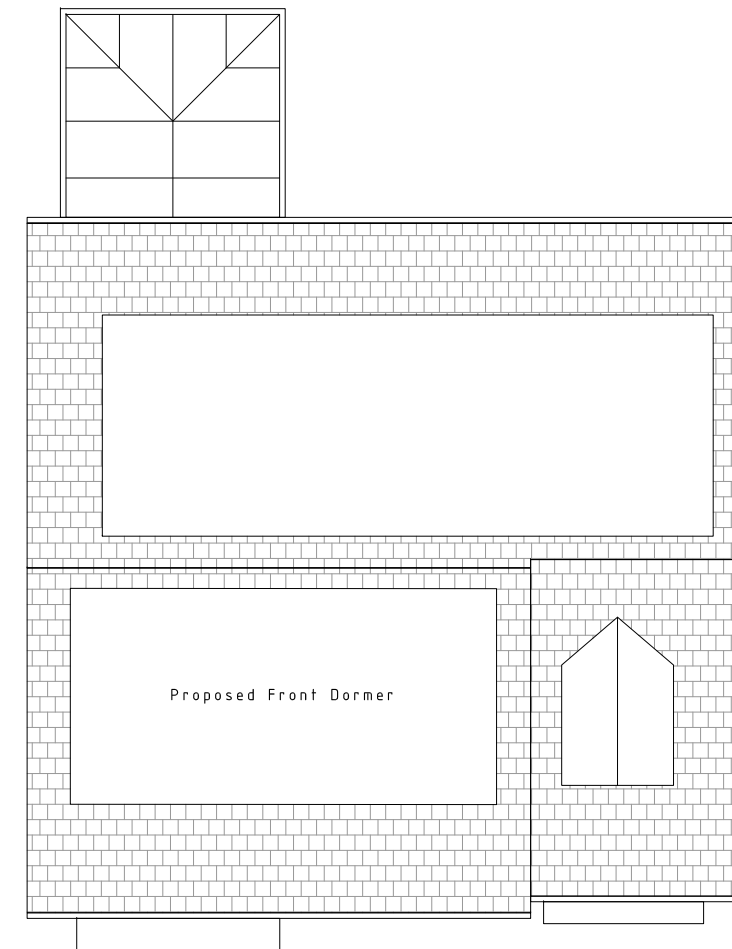

Issue Purpose : HH Application		
Project	Proposed front dormer window	Date 10-07-2025
		Scale 1:100 @ A3
Address	11 Manor Farm Drive, Batley, WF17 6HE	Proposal
		D.N. 2025 - 11MFD - 03

PROPOSED FRONT ELEVATION

PROPOSED SIDE ELEVATION

PROPOSED FIRST FLOOR PLAN

PROPOSED REAR ELEVATION

PROPOSED OTHER SIDE ELEVATION

PROPOSED ROOF PLAN