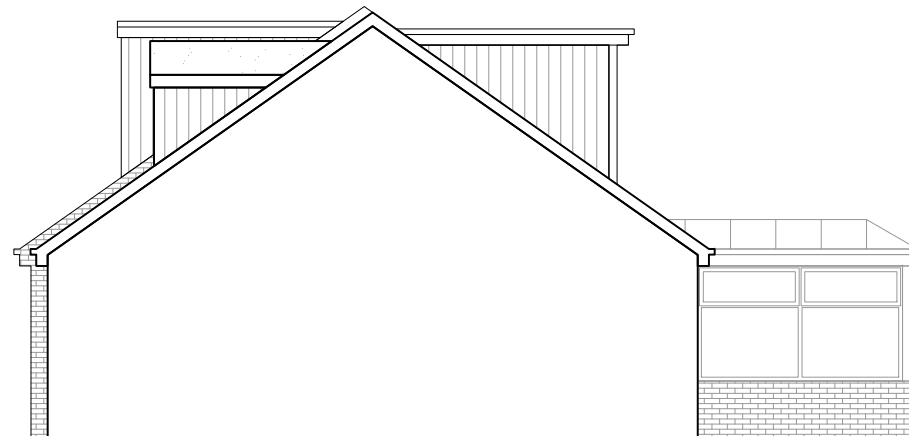

Issue Purpose : HH Application		
Project	Proposed front dormer window	Date 10-07-2025
		Scale 1:100 @ A3
Address	11 Manor Farm Drive, Batley, WF17 6HE	Proposal
		D.N. 2025 - 11MFD - 03

PROPOSED FRONT ELEVATION

PROPOSED SIDE ELEVATION

PROPOSED FIRST FLOOR PLAN

PROPOSED REAR ELEVATION

PROPOSED OTHER SIDE ELEVATION

PROPOSED ROOF PLAN