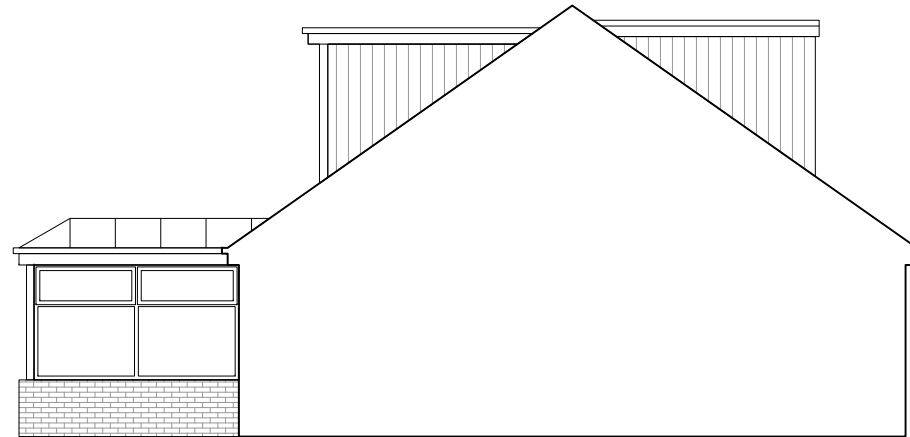

Issue Purpose : HH Application		
Project	Proposed front dormer window	Date 10-07-2025
		Scale 1:100 @ A3
Address	11 Manor Farm Drive, Batley, WF17 6HE	Proposal
		D.N. 2025 - 11MFD - 03

PROPOSED FRONT ELEVATION

PROPOSED SIDE ELEVATION

PROPOSED FIRST FLOOR PLAN

PROPOSED REAR ELEVATION

PROPOSED OTHER SIDE ELEVATION

PROPOSED ROOF PLAN