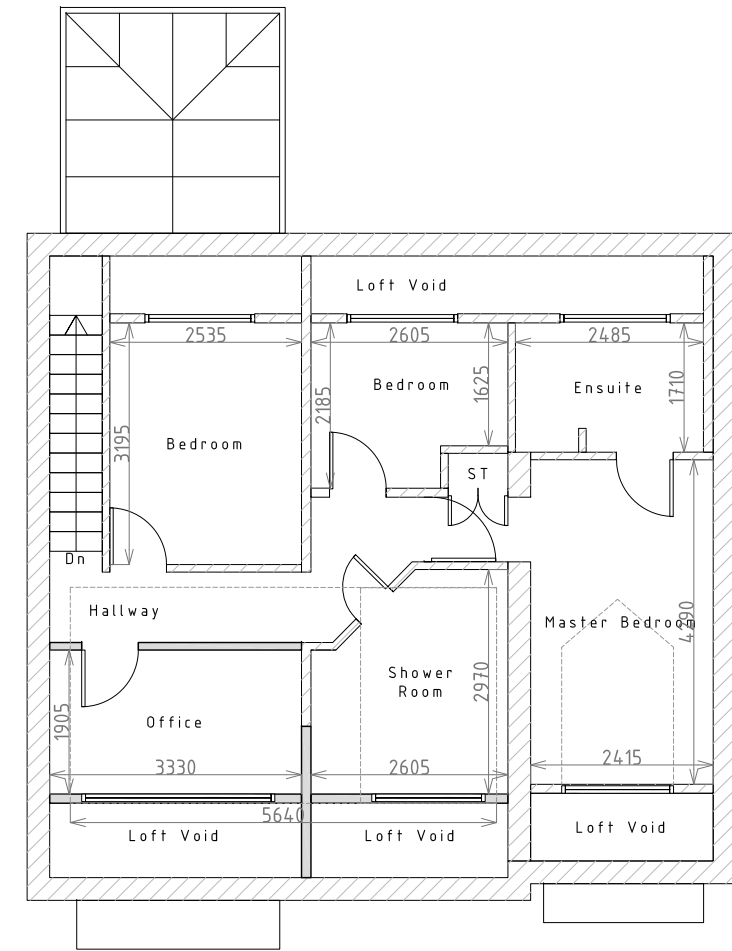

Issue Purpose : HH Application		
Project	Proposed front dormer window	Date 10-07-2025
		Scale 1:100 @ A3
Address	11 Manor Farm Drive, Batley, WF17 6HE	Proposal
		D.N. 2025 - 11MFD - 03

PROPOSED FRONT ELEVATION

PROPOSED SIDE ELEVATION

PROPOSED FIRST FLOOR PLAN

PROPOSED REAR ELEVATION

PROPOSED OTHER SIDE ELEVATION

PROPOSED ROOF PLAN