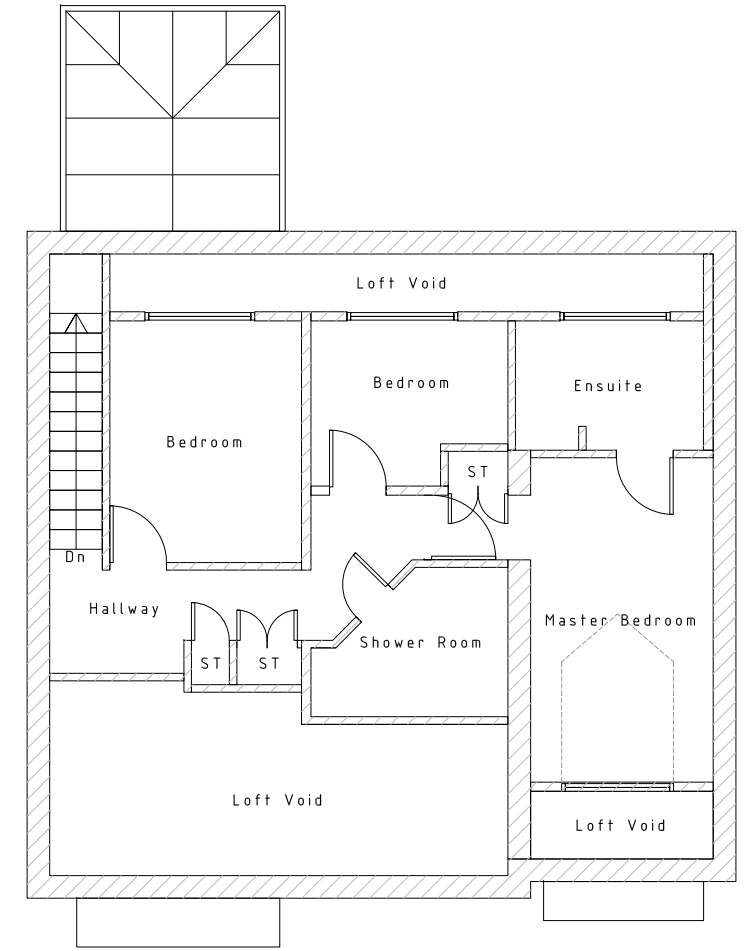

Issue Purpose : HH Application		
Project	Proposed front dormer window	Date 10-07-2025
		Scale 1:100 @ A3
Address	11 Manor Farm Drive, Batley, WF17 6HE	Existing
		D.N. 2025 - 10MFD - 02

EXISTING FRONT ELEVATION

EXISTING SIDE ELEVATION

EXISTING FIRST FLOOR PLAN

EXISTING REAR ELEVATION

EXISTING OTHER SIDE ELEVATION

EXISTING FIRST FLOOR PLAN