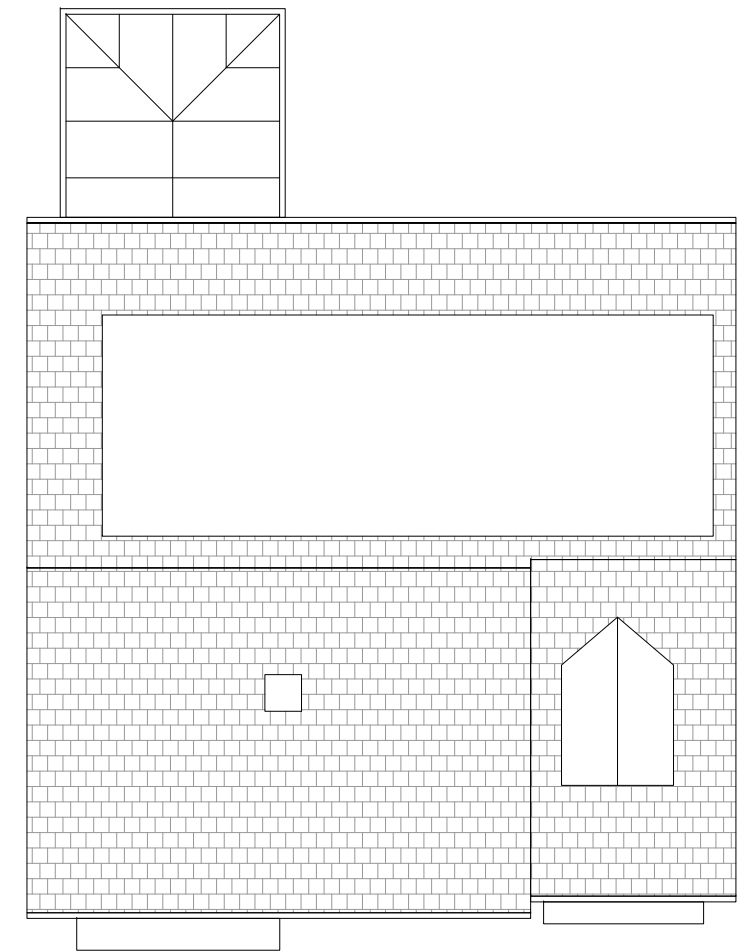

Issue Purpose : HH Application		
Project	Proposed front dormer window	Date 10-07-2025
		Scale 1:100 @ A3
Address	11 Manor Farm Drive, Batley, WF17 6HE	Existing
		D.N. 2025 - 10MFD - 02

EXISTING FRONT ELEVATION

EXISTING SIDE ELEVATION

EXISTING FIRST FLOOR PLAN

EXISTING REAR ELEVATION

EXISTING OTHER SIDE ELEVATION

EXISTING FIRST FLOOR PLAN