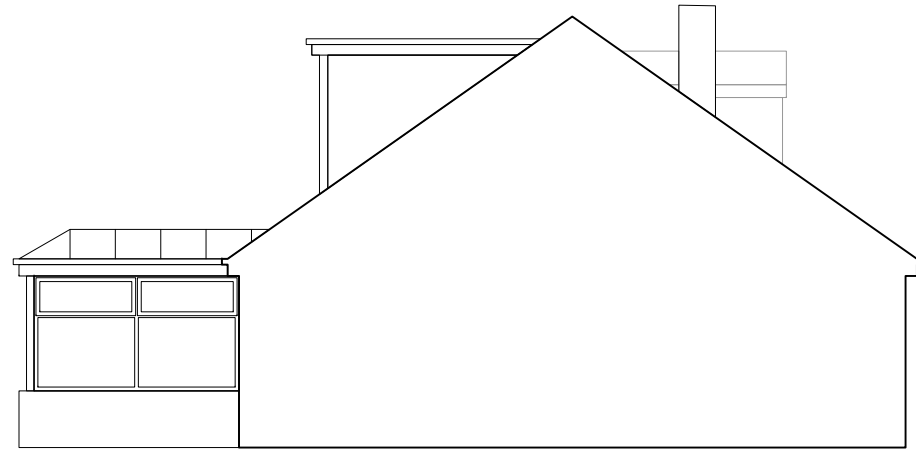

Issue Purpose : HH Application		
Project	Proposed front dormer window	Date 10-07-2025
		Scale 1:100 @ A3
Address	11 Manor Farm Drive, Batley, WF17 6HE	Existing
		D.N. 2025 - 10MFD - 02

EXISTING FRONT ELEVATION

EXISTING SIDE ELEVATION

EXISTING FIRST FLOOR PLAN

EXISTING REAR ELEVATION

EXISTING OTHER SIDE ELEVATION

EXISTING FIRST FLOOR PLAN