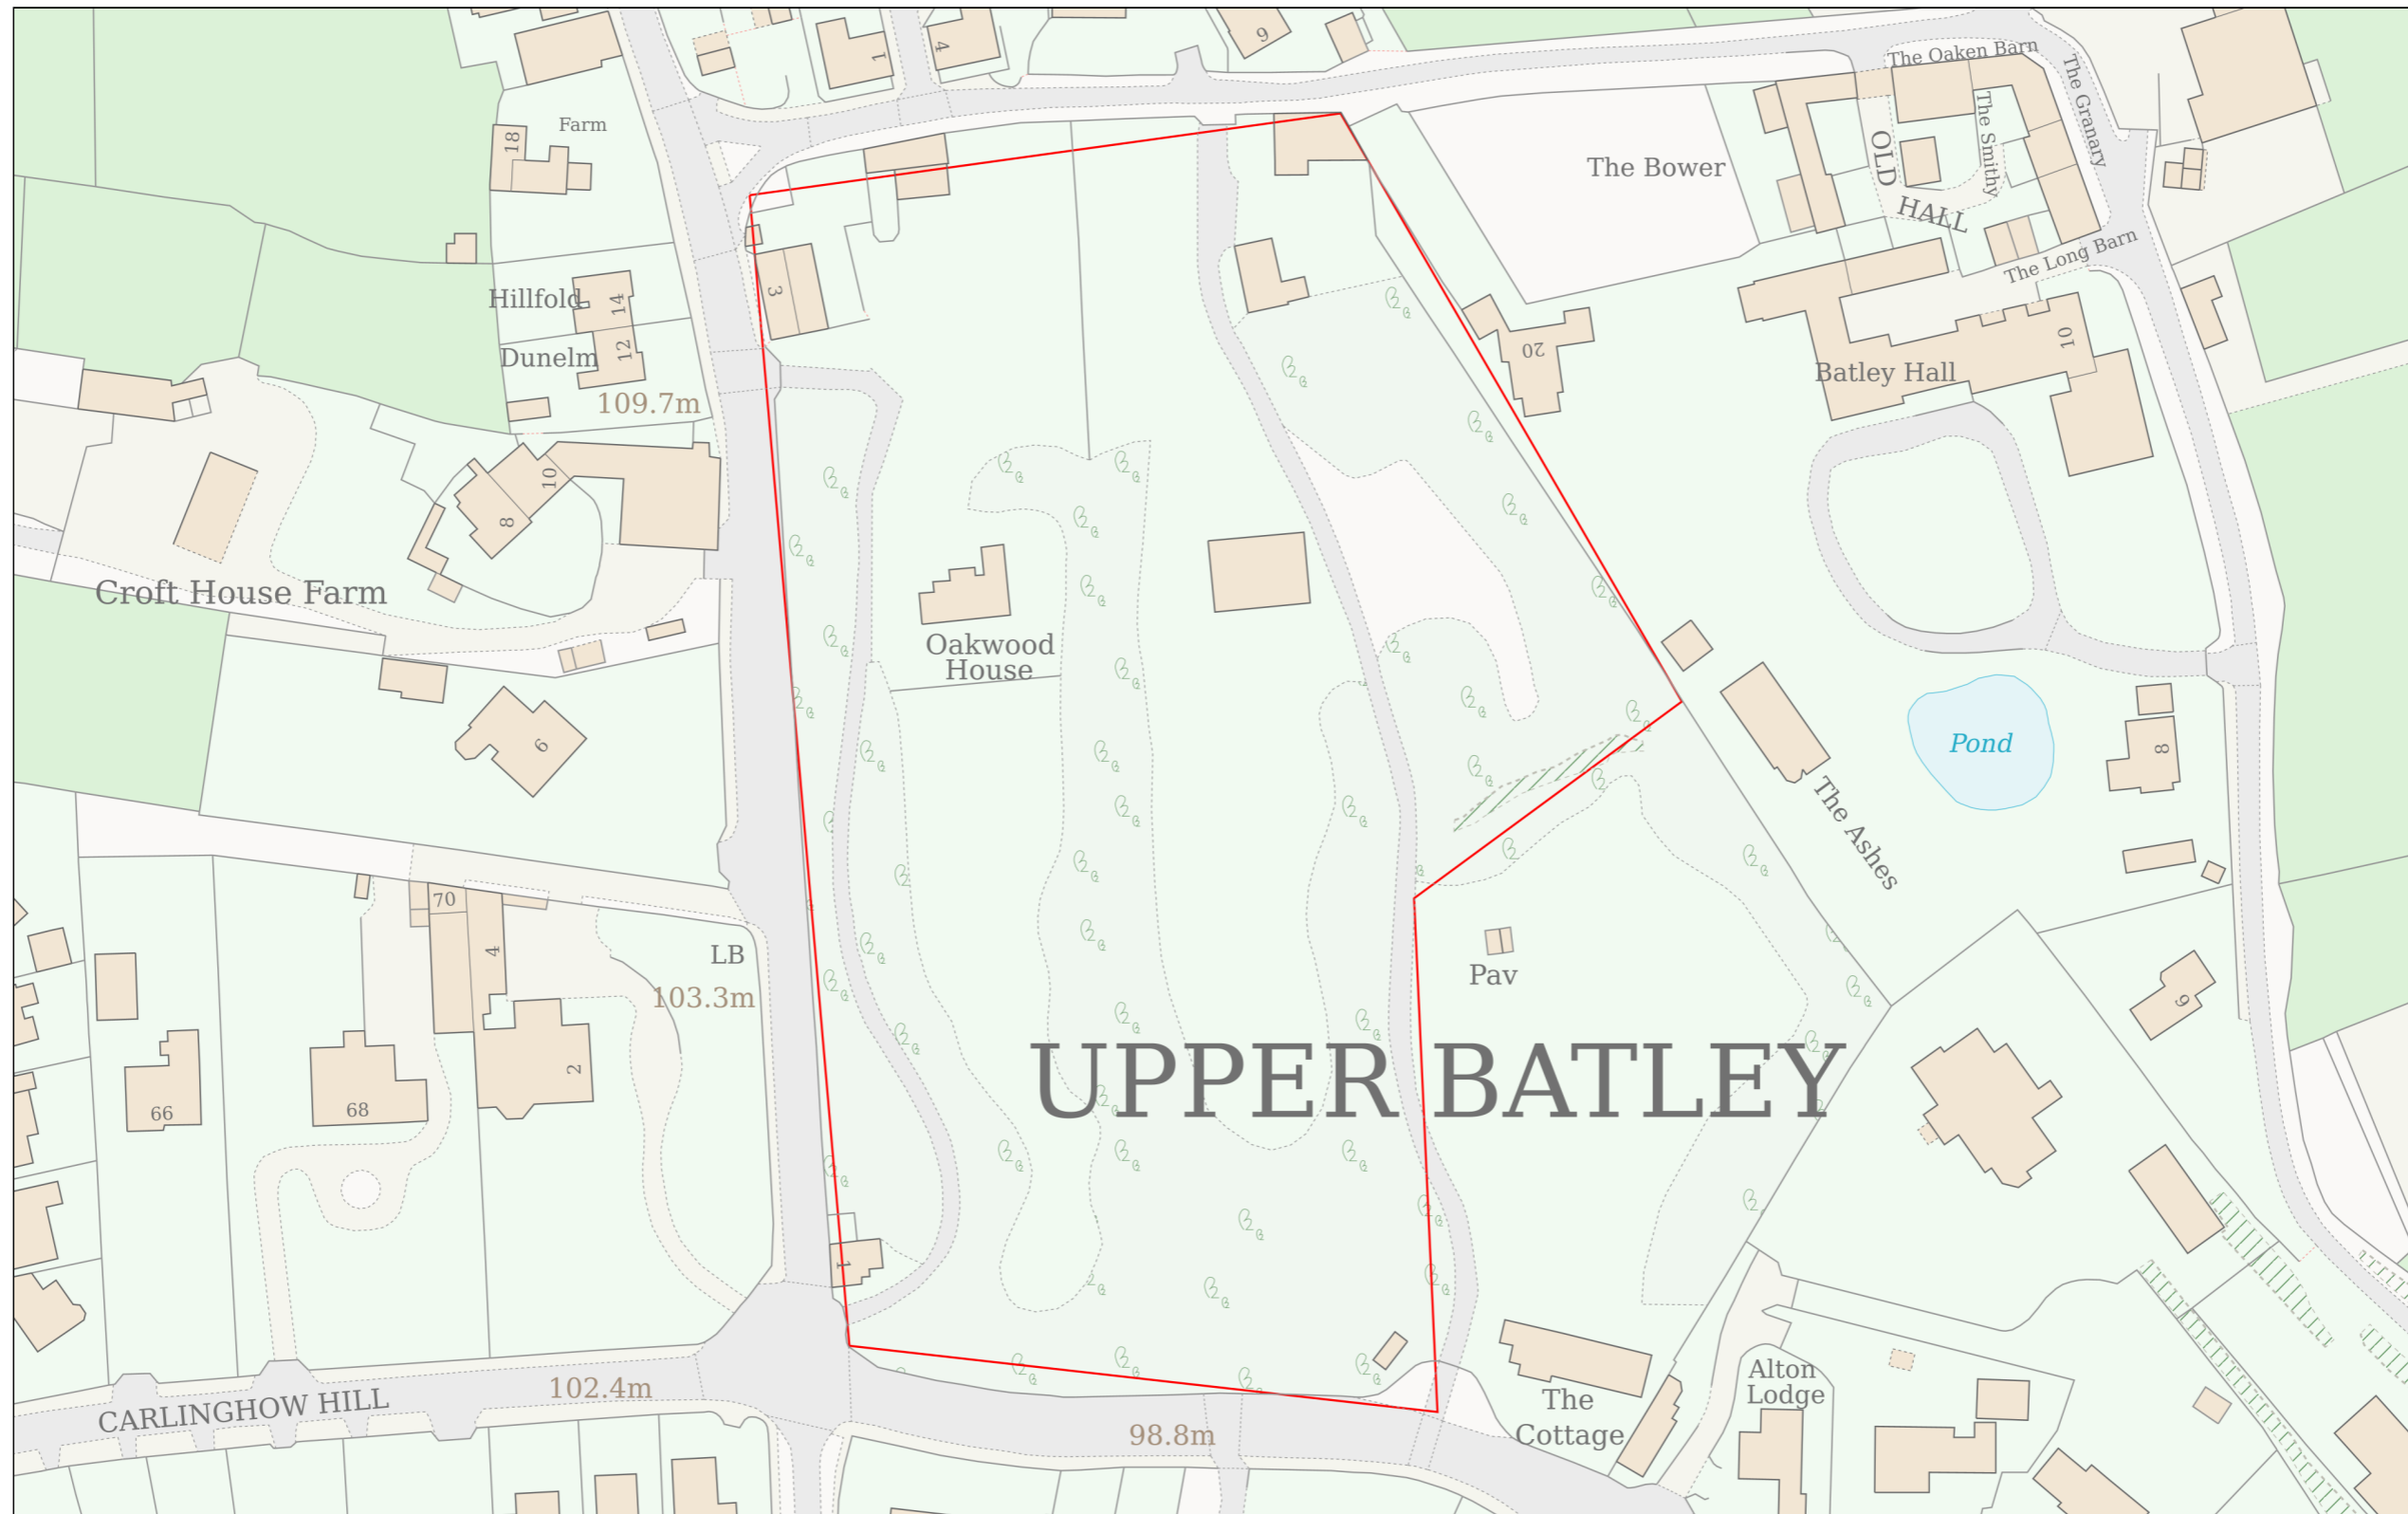

Location Plan

Site Address: **Oakwood House, Upper Batley Low Lane, Upper Batley, Batley, WF17 0AL**

Date Produced: **11-Jul-2025**

Scale: **1:1250 @A3**

Planning Portal Reference: **PP-14169813v1**