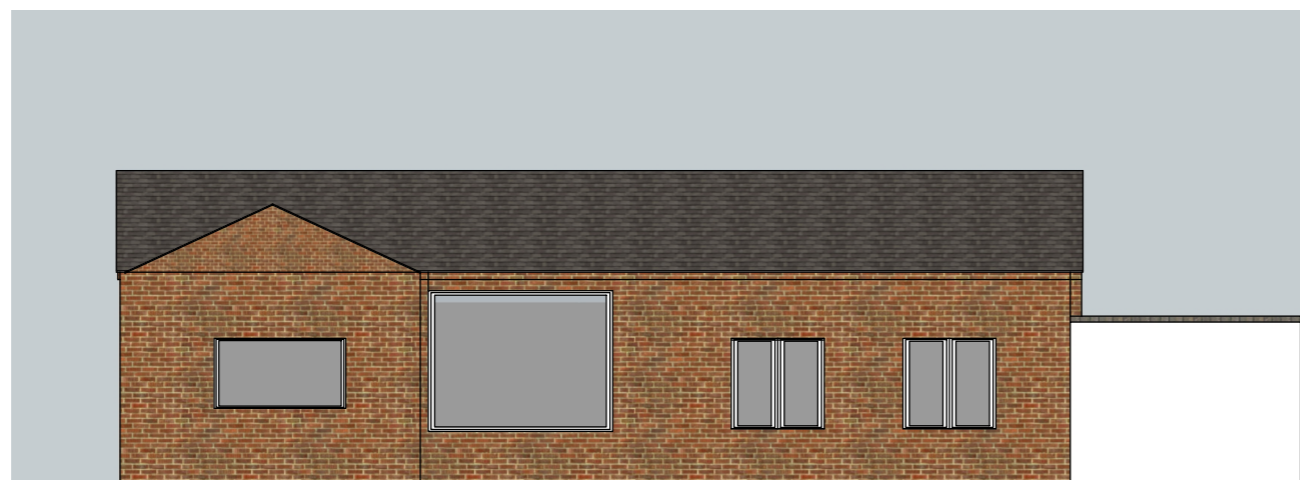

Revisions		
-----------	--	--

Notes :

Existing front elevation

Existing rear elevation

Address Unit 7, New Haven business park HD3 4HS,
Landline : 0113 345 67 65
Mobile : 07506 309 946

Address
194 Taylor hill, Huddersfield

Drawing Title
Elevations

Date **Scale**
1:100@ A3 size

Drawing no. **Revisions**
104