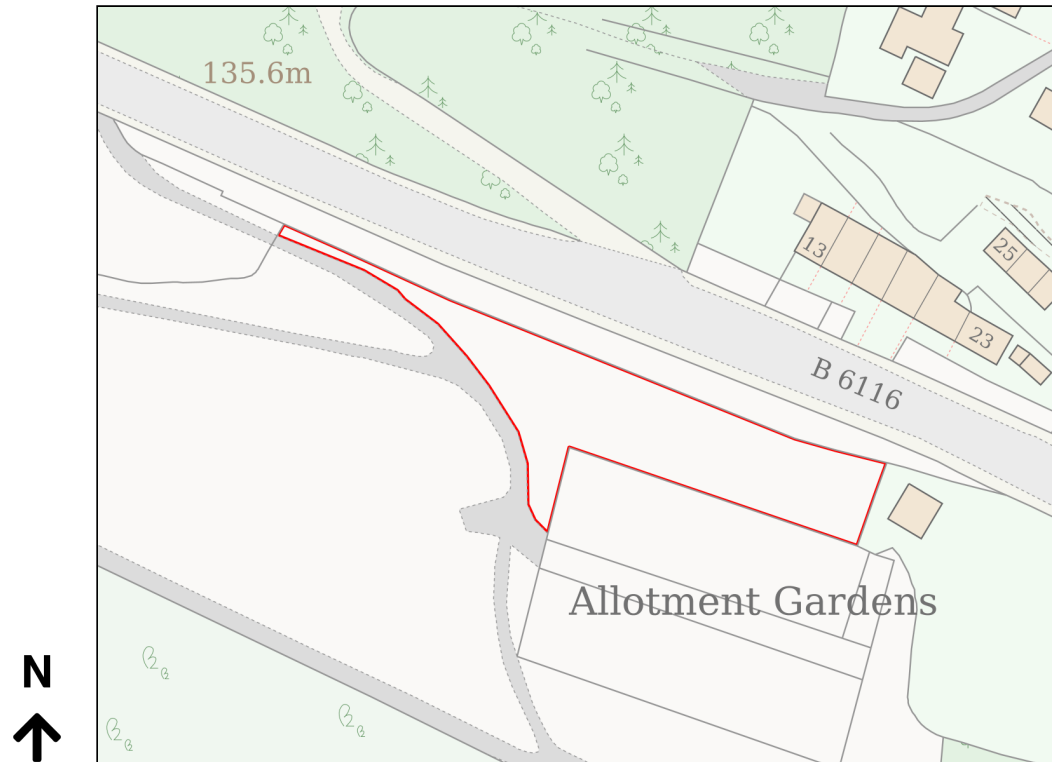

Location Plan

Site Address: Easting: 419397 Northing: 413047

Date Produced: 27-Jun-2025

Scale: 1:1250 @A4

Planning Portal Reference: PP-14134642v1