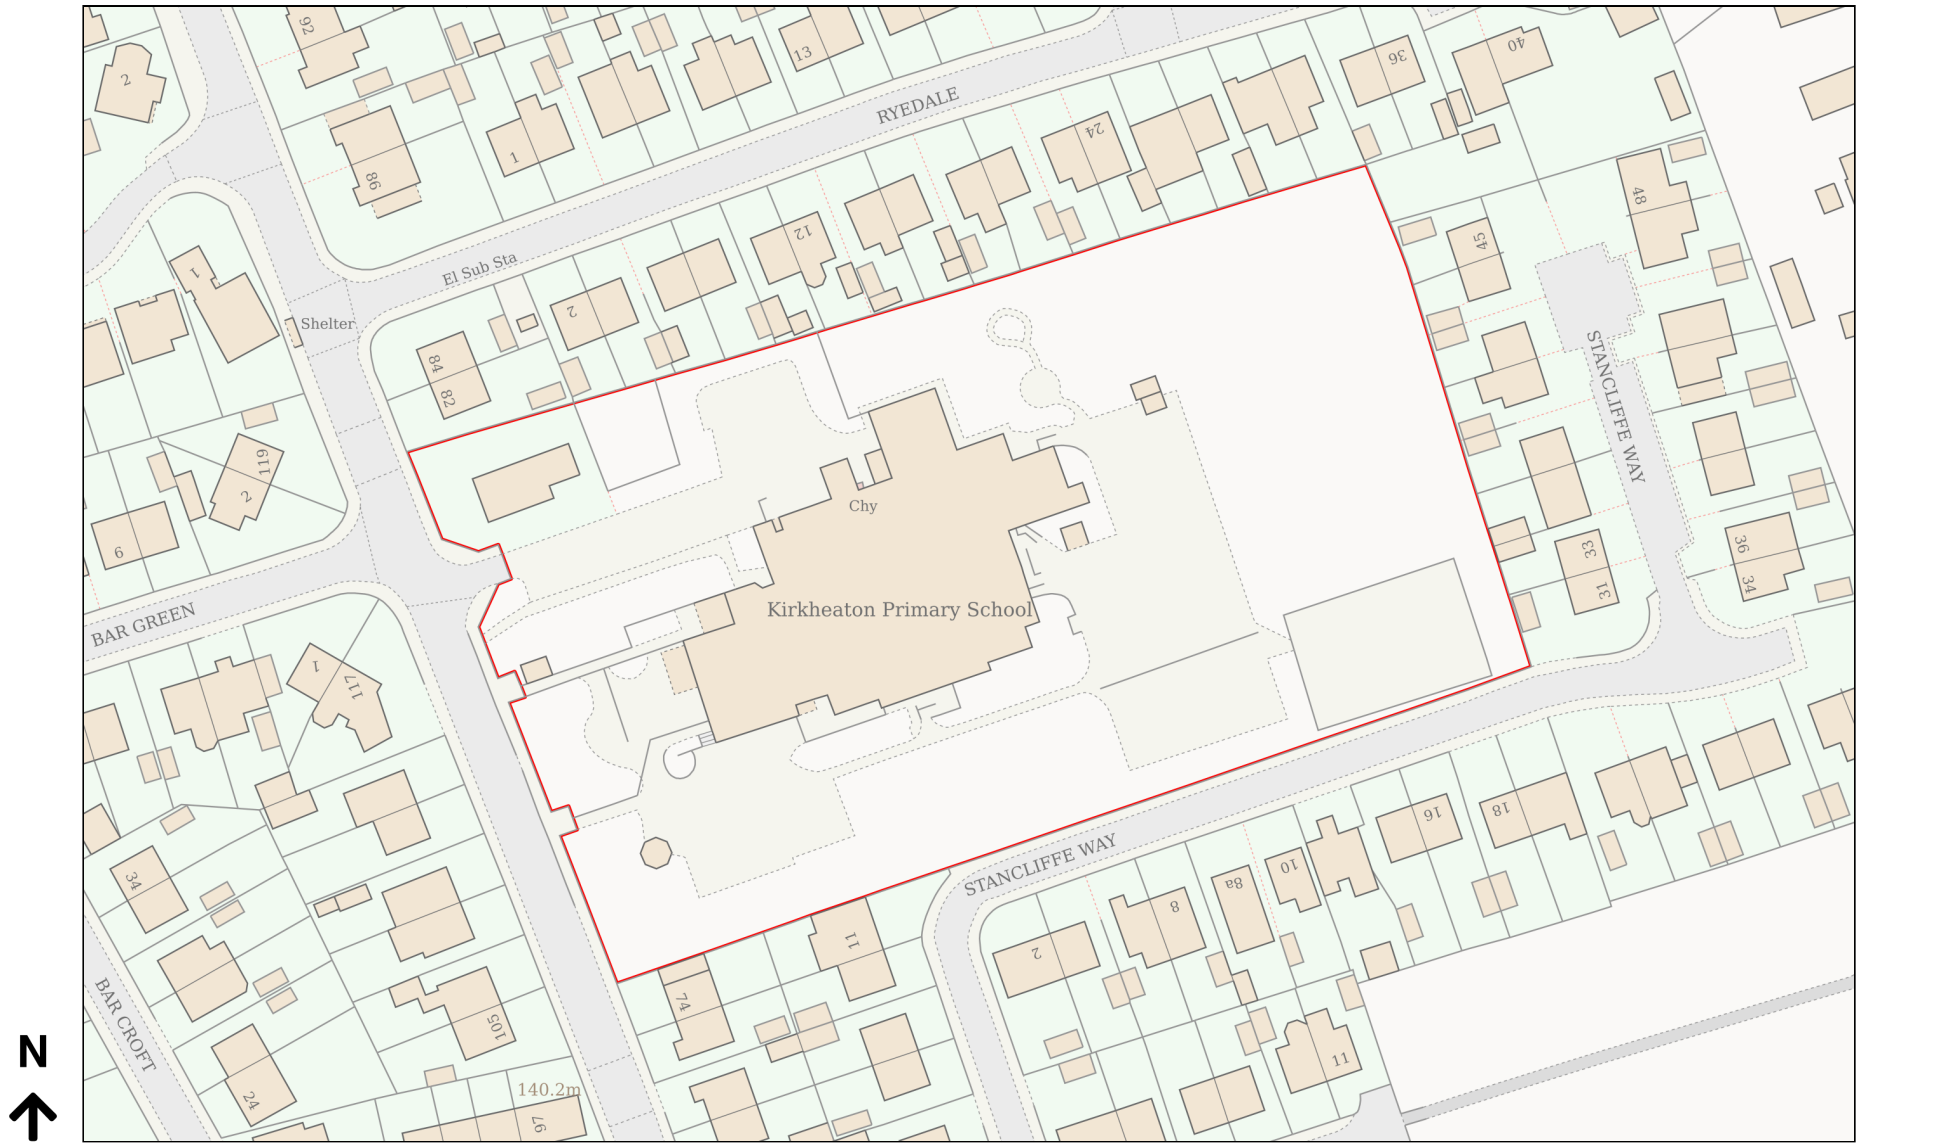

Location Plan

Site Address: Kirkheaton Primary School, New Road, Kirkheaton, Huddersfield, HD5 0HR

Date Produced: 20-Jun-2025

Scale: 1:1250 @A4

Planning Portal Reference: PP-14079913v1