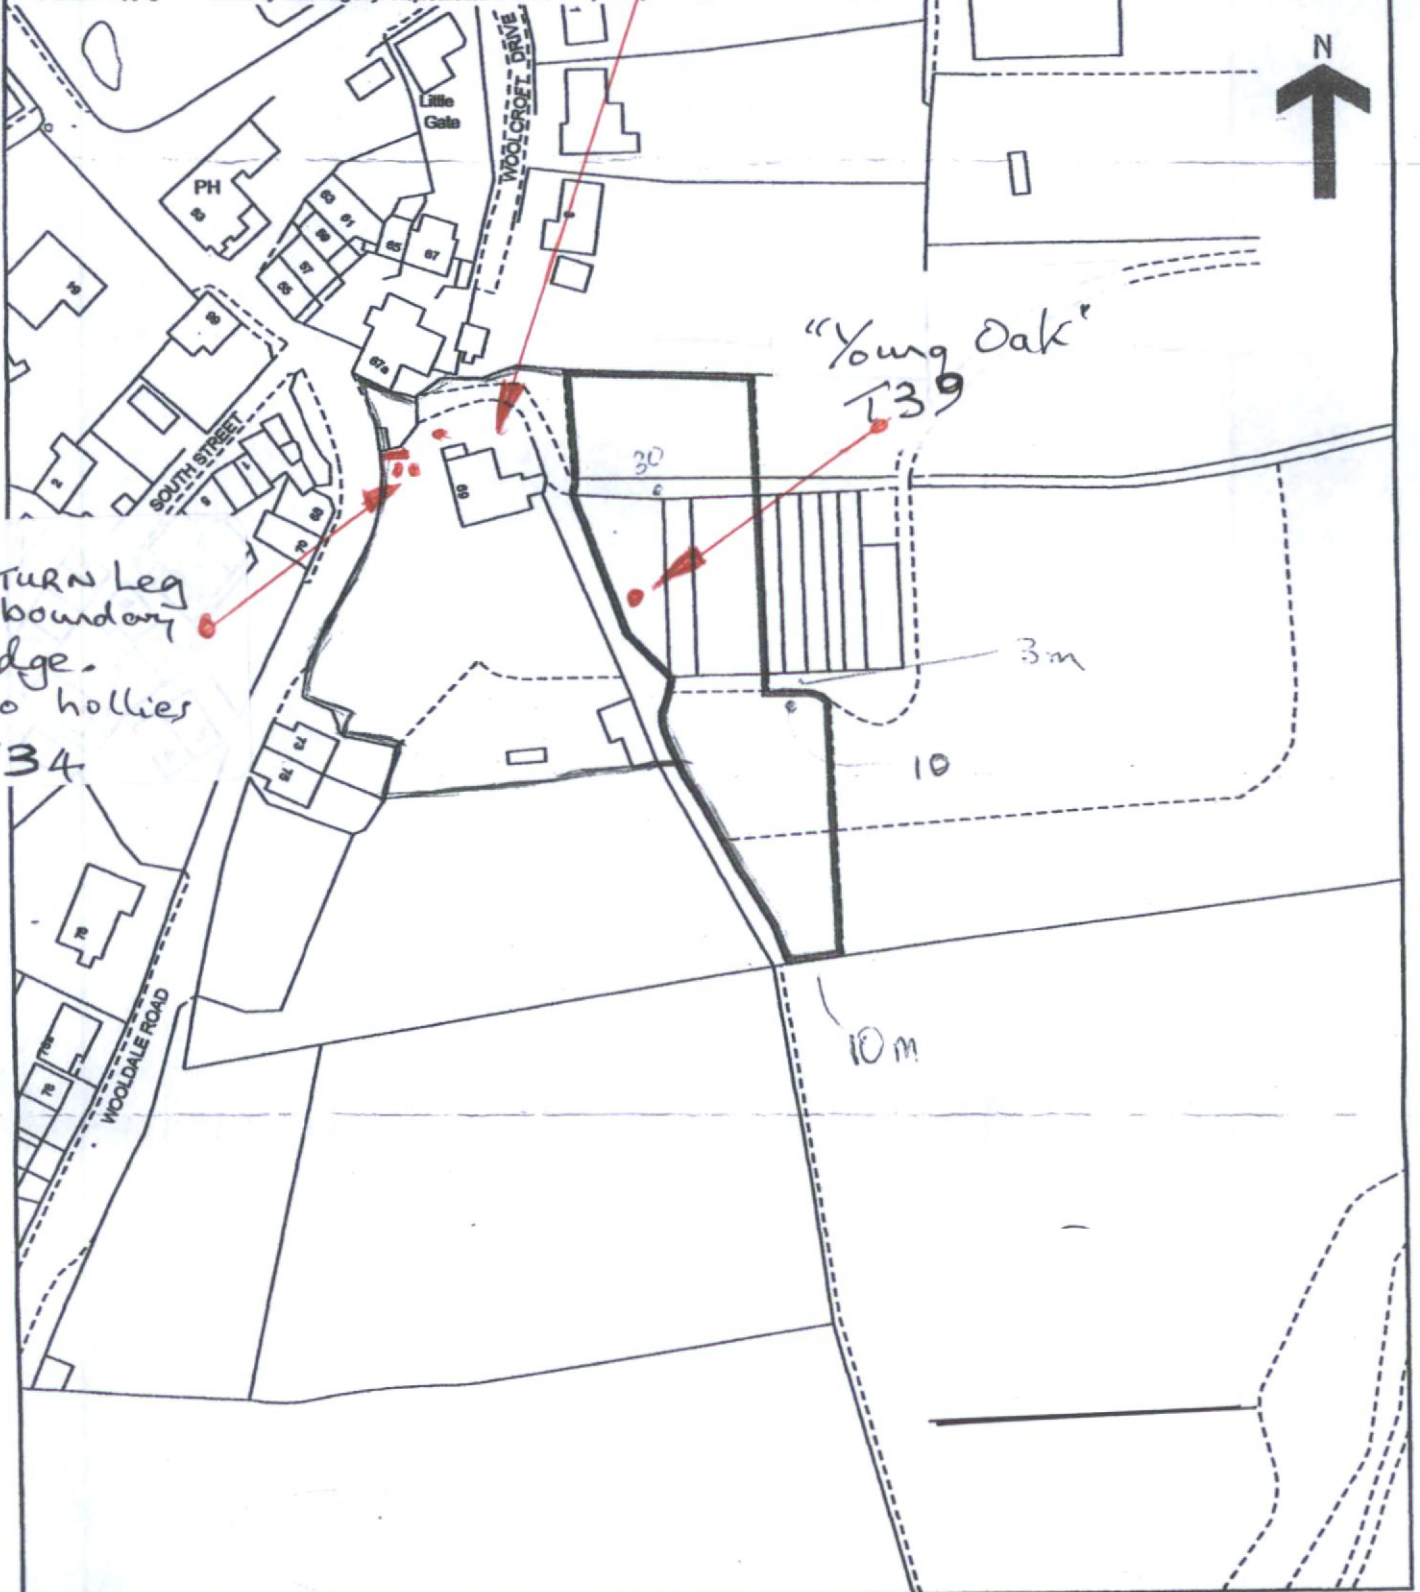

Land Registry
Official copy of
title plan

69 WOOLDALE ROAD
HD9 1QG

© Crown Copyright. Produced by Land Registry. Reproduction in whole or in part is prohibited without the prior written permission of Ordnance Survey. Licence Number 100026316.

This official copy issued on 22 August 2007 shows the state of this title plan on 22 August 2007 at 10:44:08. It is admissible in evidence to the same extent as the original (s.67 Land Registration Act 2002).

This title plan shows the general position, not the exact line, of the boundaries. It may be subject to distortions in scale. Measurements scaled from this plan may not match measurements between the same points on the ground. See Land Registry Public Guide 7 - Title Plans.