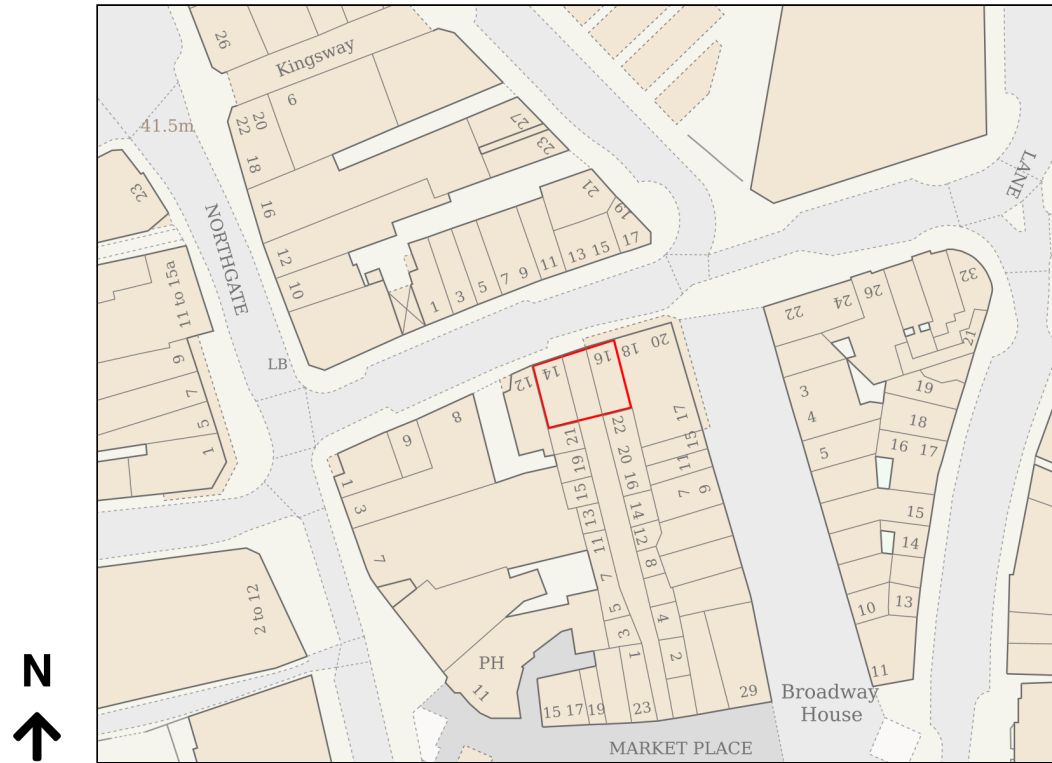

Location Plan

Site Address: Whole Site Of, The Arcade, Dewsbury, WF13 1AB

Date Produced: 06-Jun-2025

Scale: 1:1250 @A4

Planning Portal Reference: PP-14070924v1