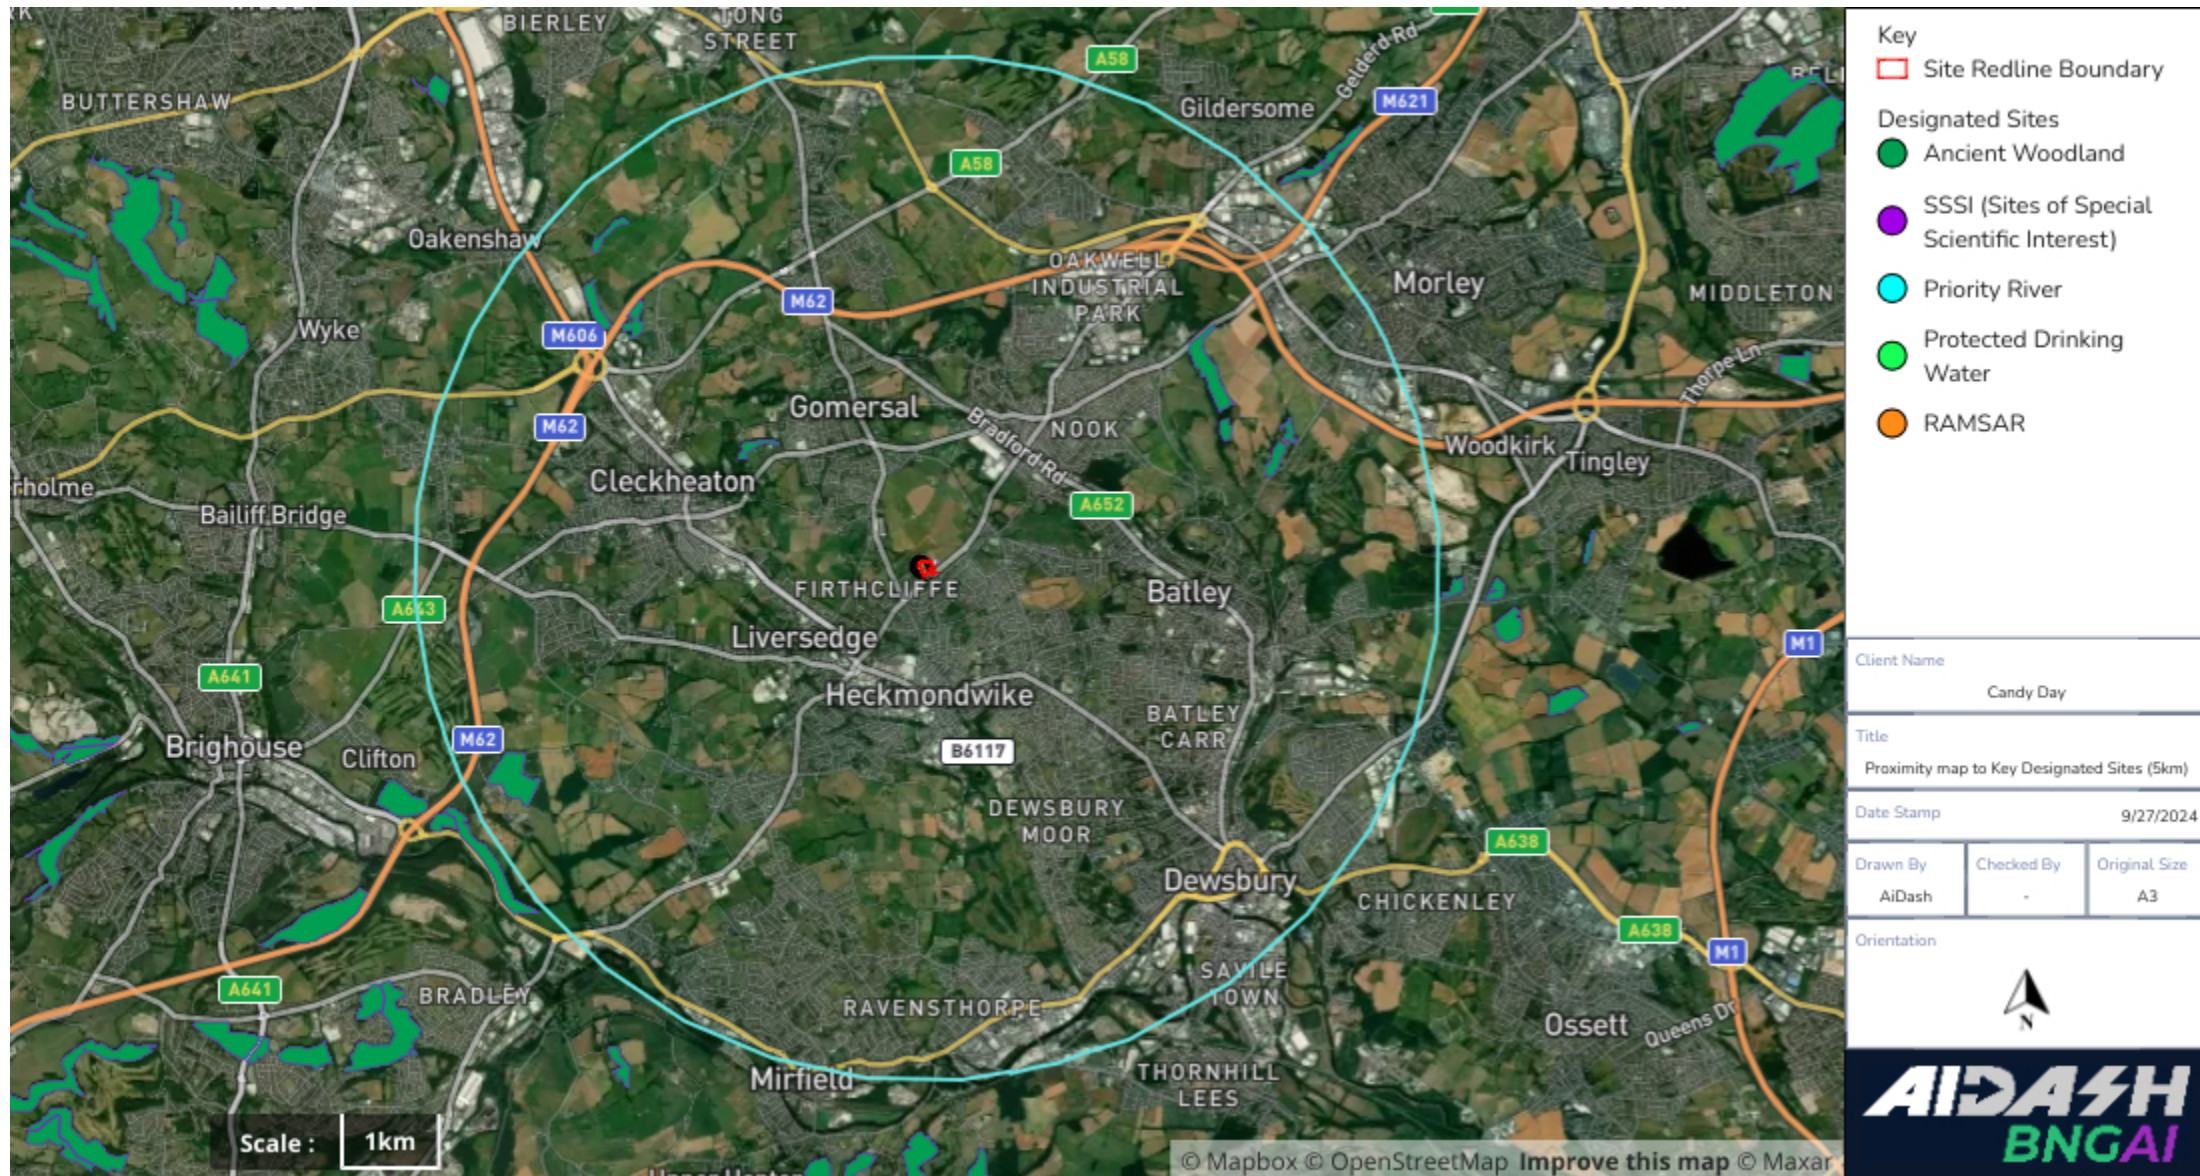

Title  
Veteran Tree Map

Date Stamp  
9/27/2024

Drawn By	Checked By	Original Size
AiDash	-	A3

Orientation

**AIDASH**  
**BNGAI**

4.24 Proximity map to Key Designated Sites (5km)

4.25 Proximity map to Key Designated Sites (10km)