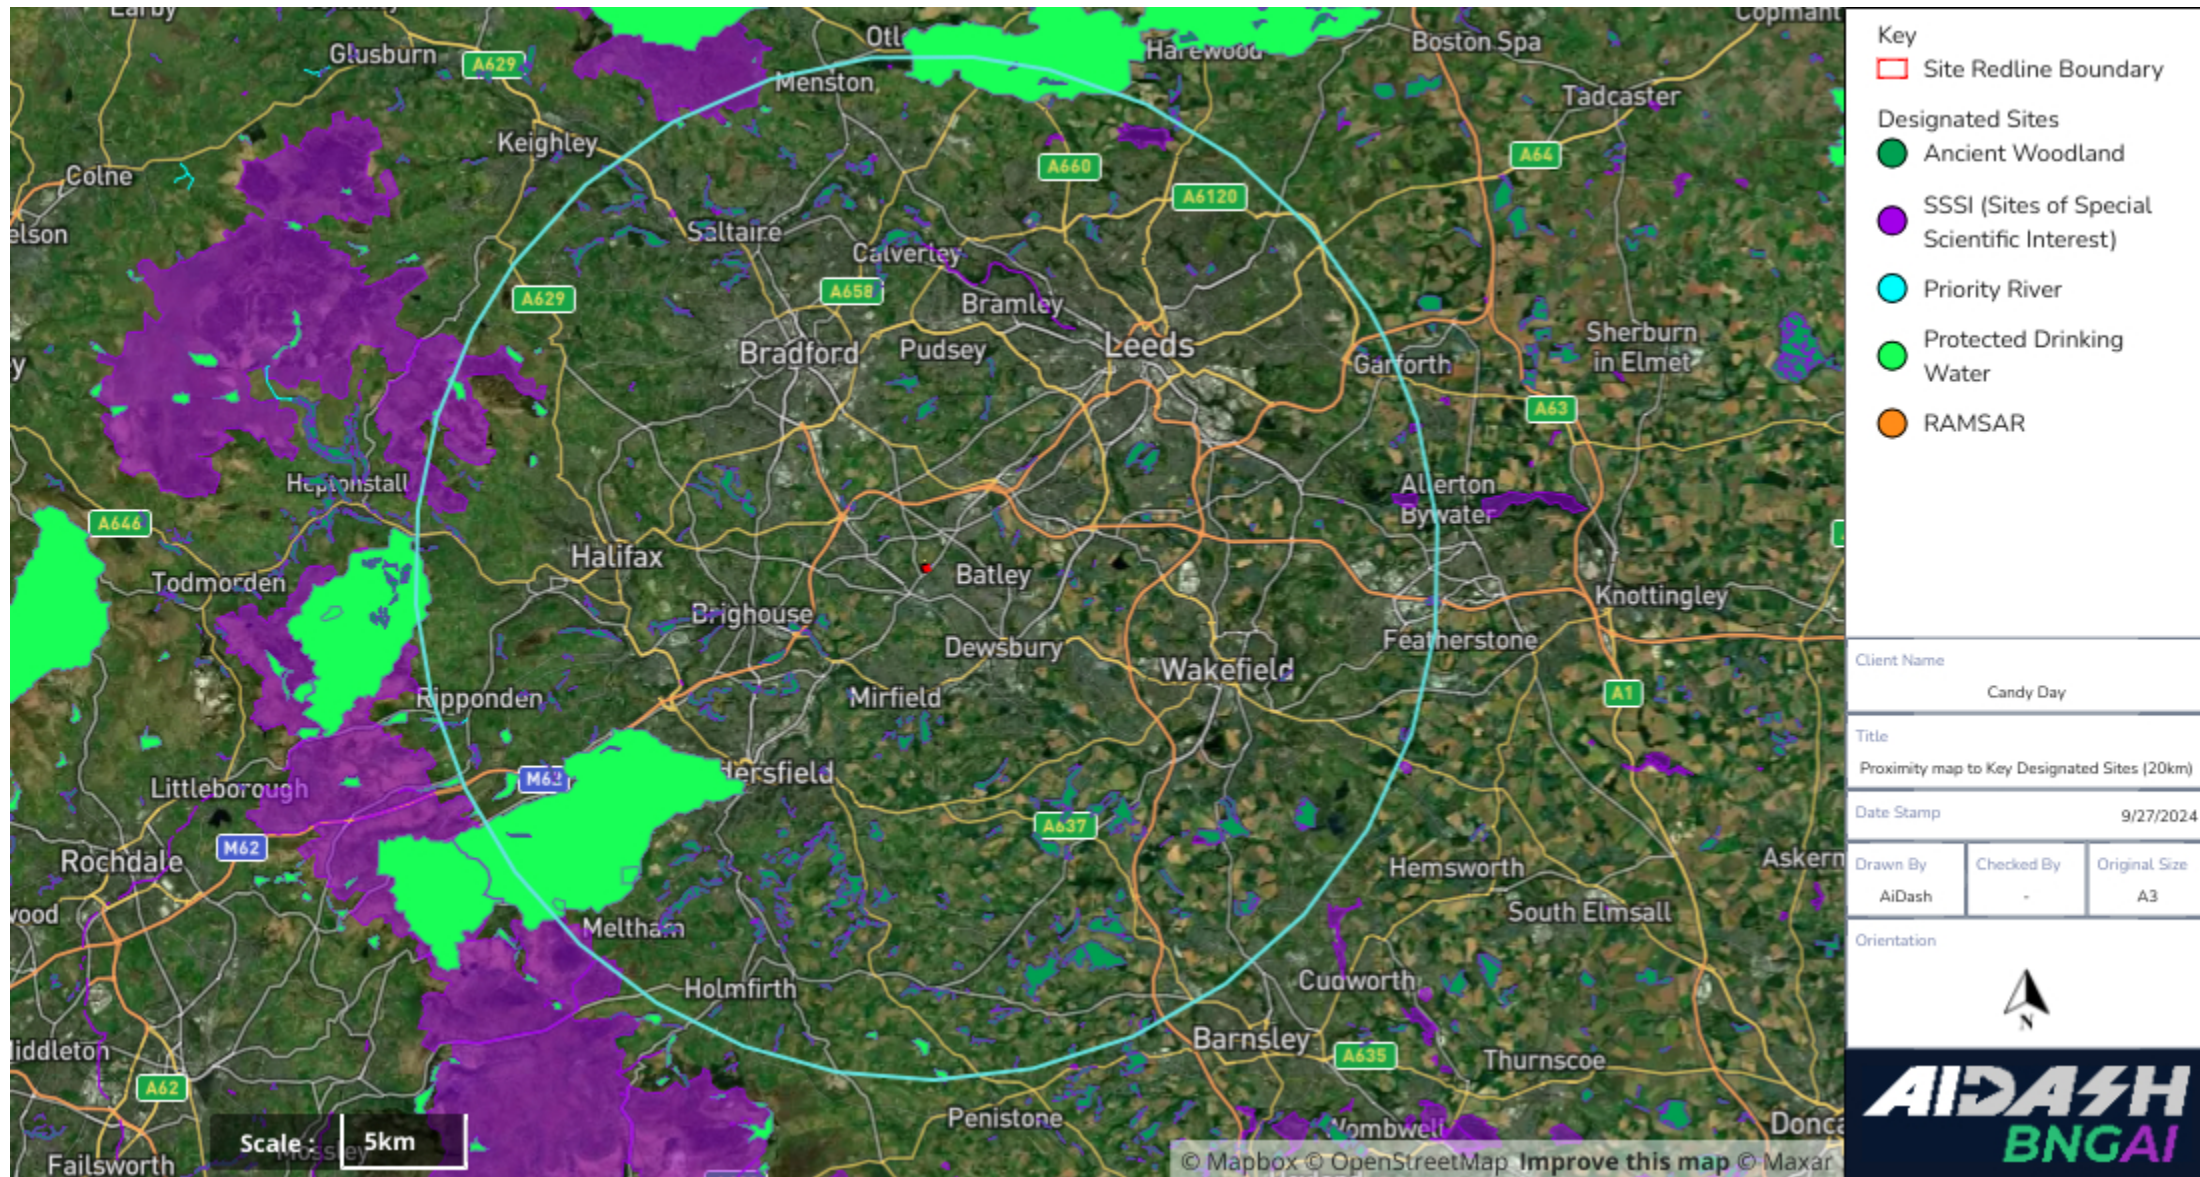

4.26 Proximity map to Key Designated Sites (20km)