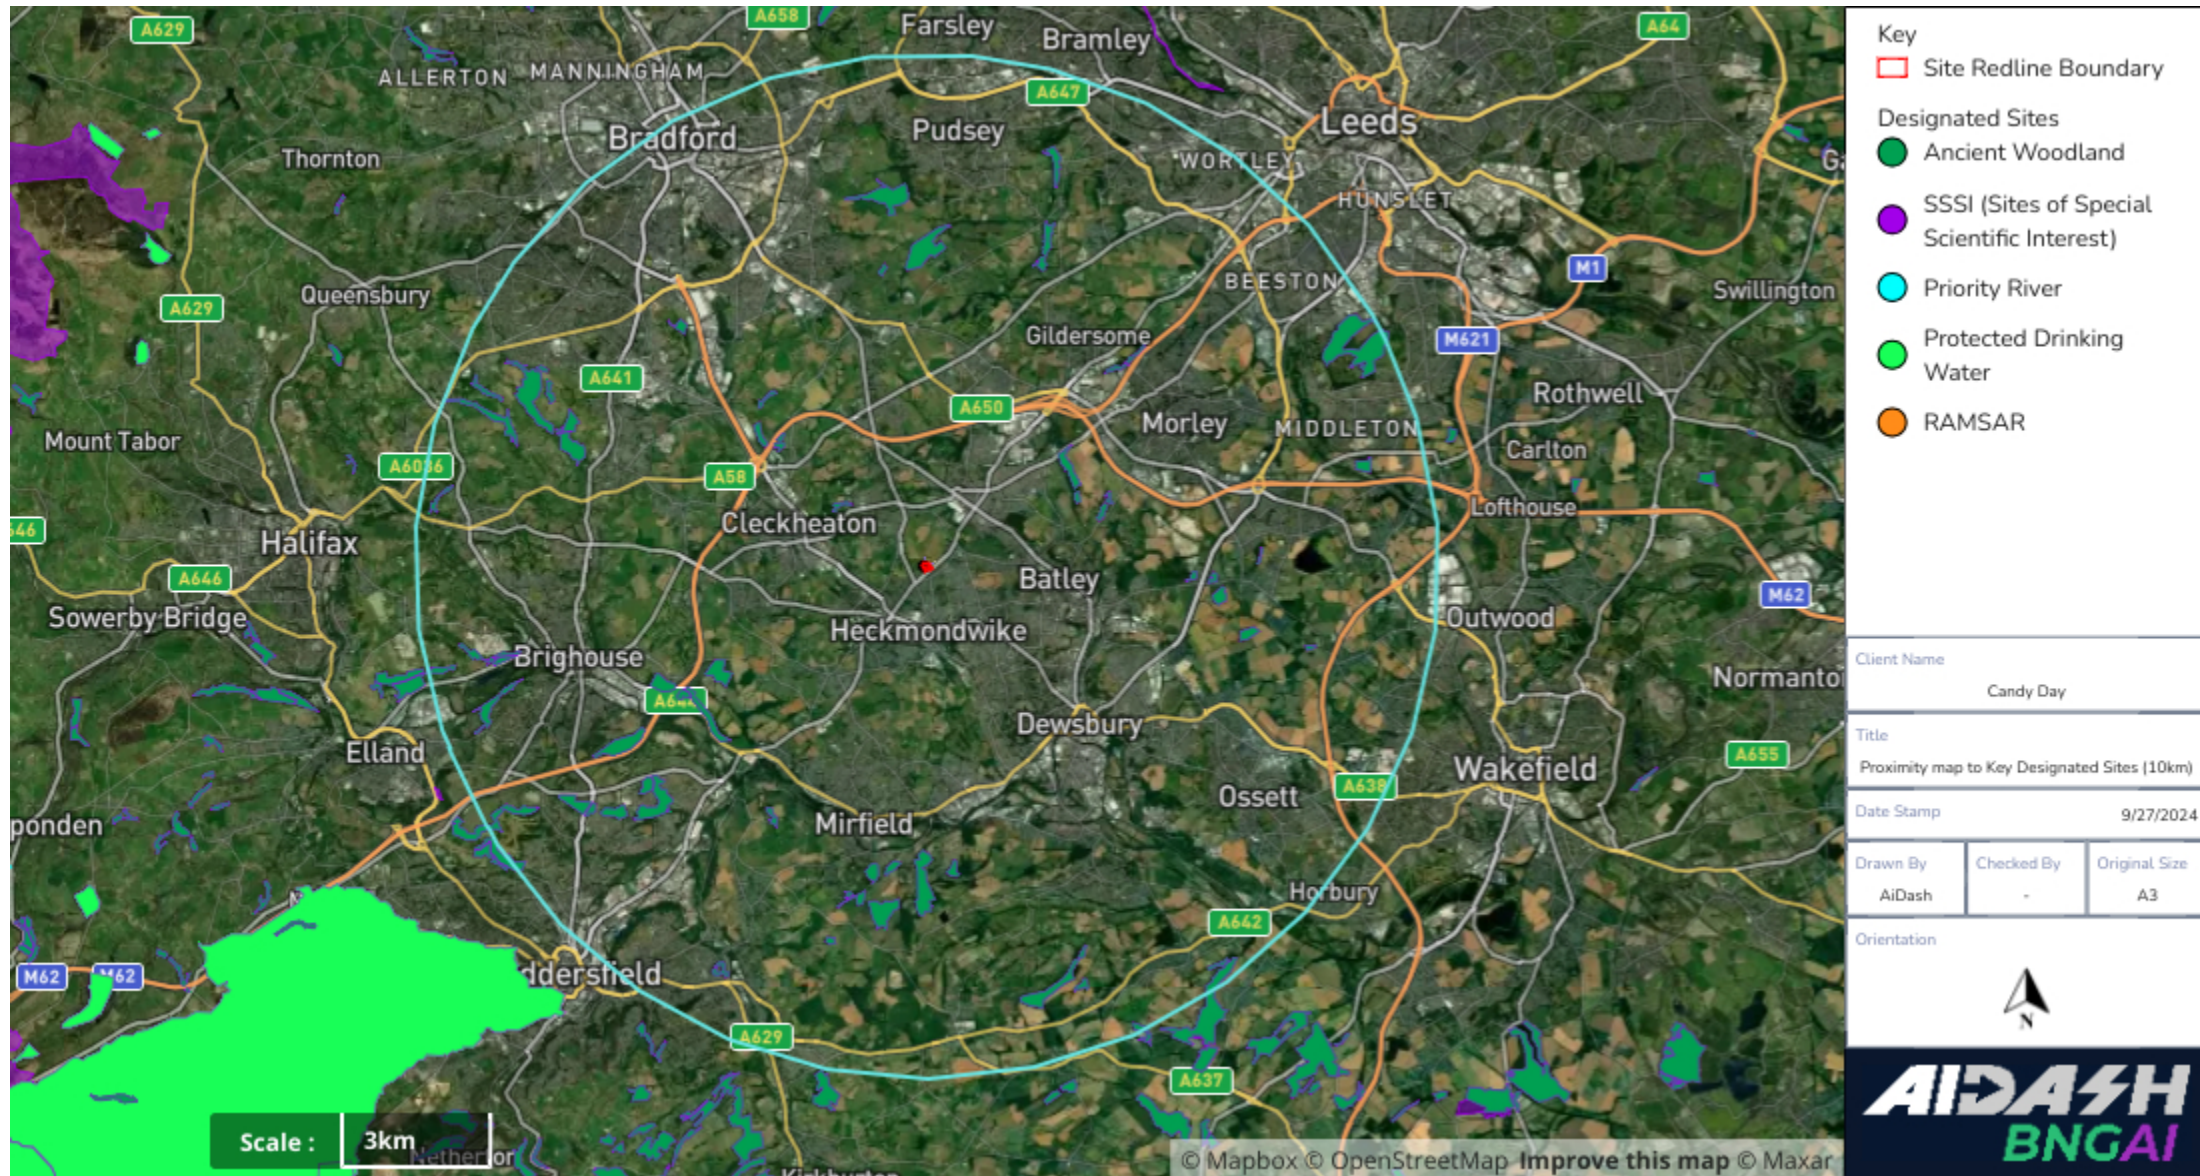

Title  
Veteran Tree Map

Date Stamp  
9/27/2024

Drawn By	Checked By	Original Size
AiDash	-	A3

Orientation

**AIDASH**  
**BNGAI**

4.24 Proximity map to Key Designated Sites (5km)

4.25 Proximity map to Key Designated Sites (10km)