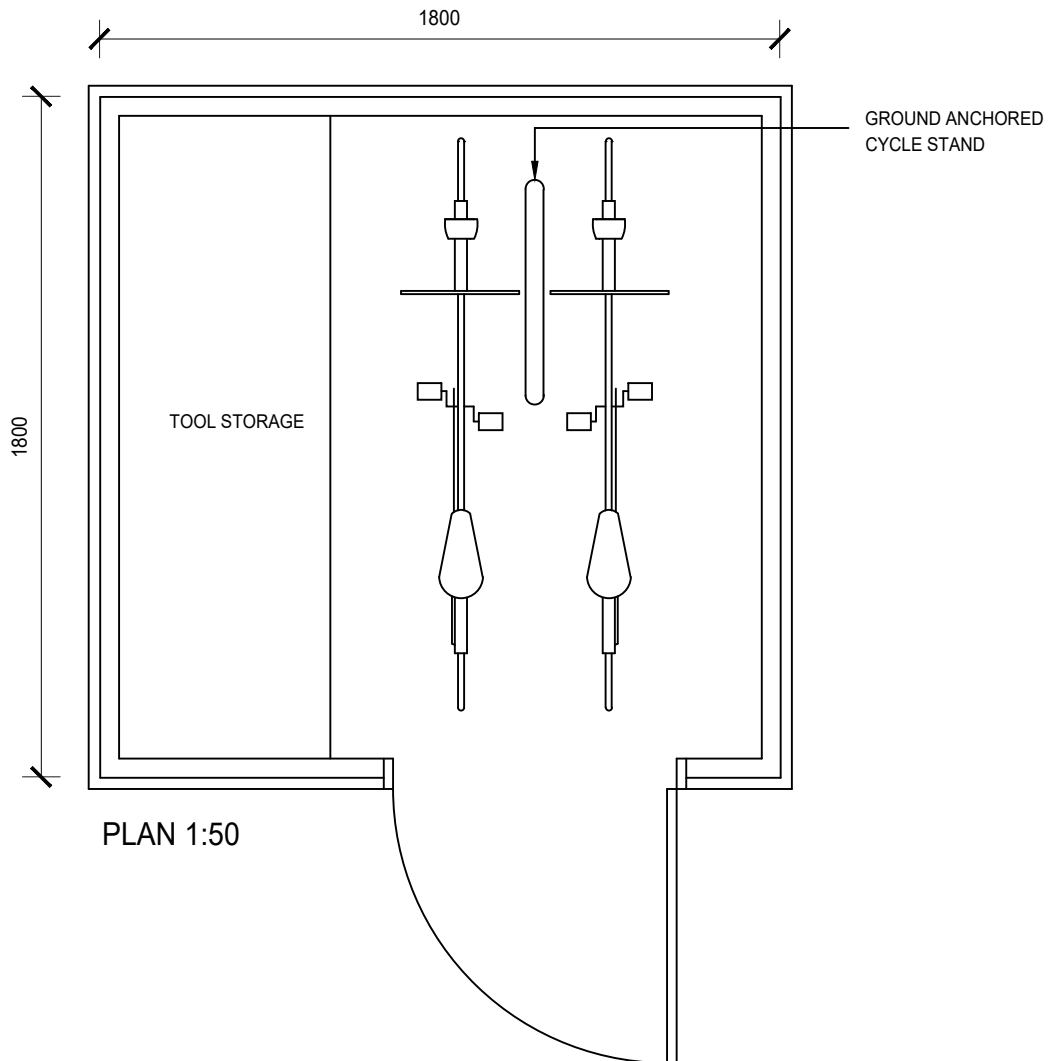

NOTES:
 REFER TO DRAWING NUMBER
 2400-002-001 PROPOSED SITE
 LAYOUT PLAN FOR CYCLE STORE
 LOCATIONS

INDICATIVE IMAGE

Revision notes			
Rev.	Date	Notes	By
-	-	-	-

Revision notes			
Rev.	Date	Notes	By
-	-	-	-

Revision notes			
Rev.	Date	Notes	By
-	-	-	-

Date: 24.04.2025	PROJECT Lewins Road, Hockmorthorpe
Scale & AE: 1:50	Drawing Number: 2400-002-001
Drawn By: CC	Revision: -
	Drawing Title: TYPICAL CYCLE STORE DETAIL