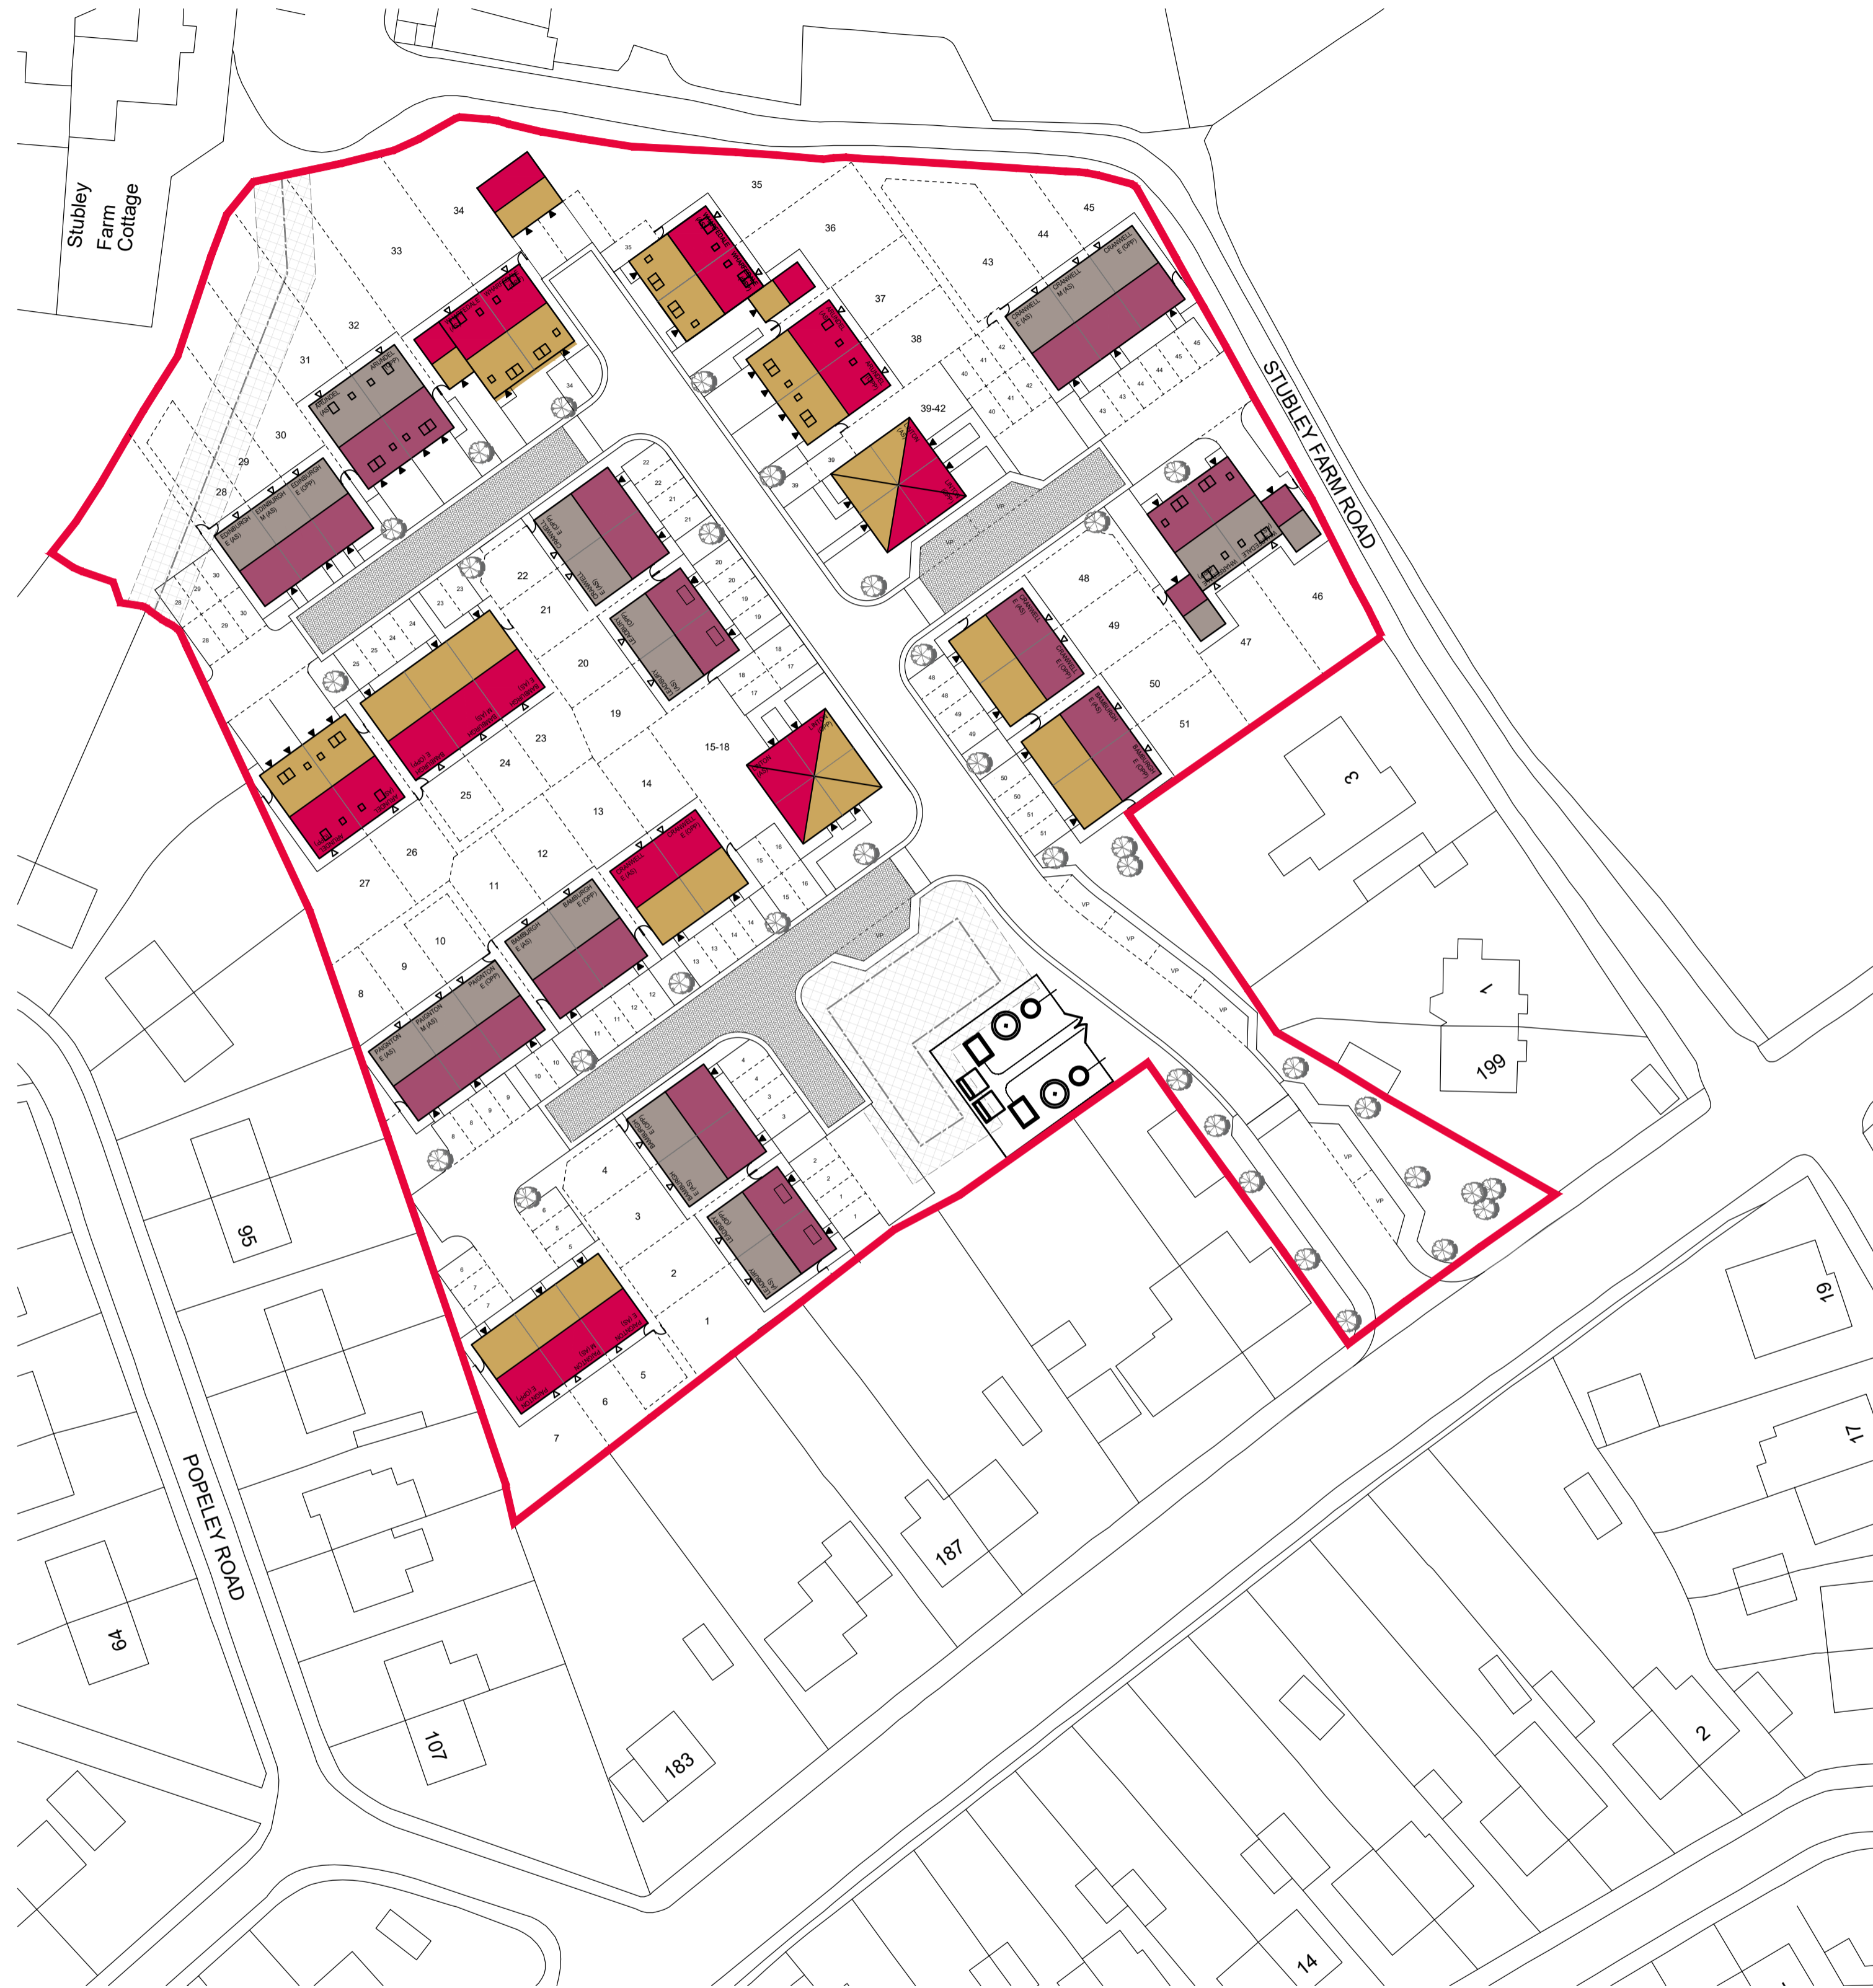

**KEY:**

	Calderdale Rustic Roof Tile		Calderdale Light Grey Roof Tile
	Carlton Priory Mixture with Y40 Mortar		Carlton Wolds Autumn with Y40 Mortar

Revision notes:			
Rev:	Date:	Notes:	By:
-	29.04.2025	FIRST ISSUE	CC

Revision notes:			
Rev:	Date:	Notes:	By:
-	-	-	-

Revision notes:			
Rev:	Date:	Notes:	By:
-	-	-	-

<b>Date:</b> 29.04.2025	<b>Project:</b> Leeds Road, Heckmondwike	
<b>Scale @ A1:</b> 1:500	<b>Drawing Number:</b> 2403-02-001	<b>Revision:</b> -
<b>Drawn By:</b> CC	<b>Drawing Title:</b> MATERIALS PLAN	