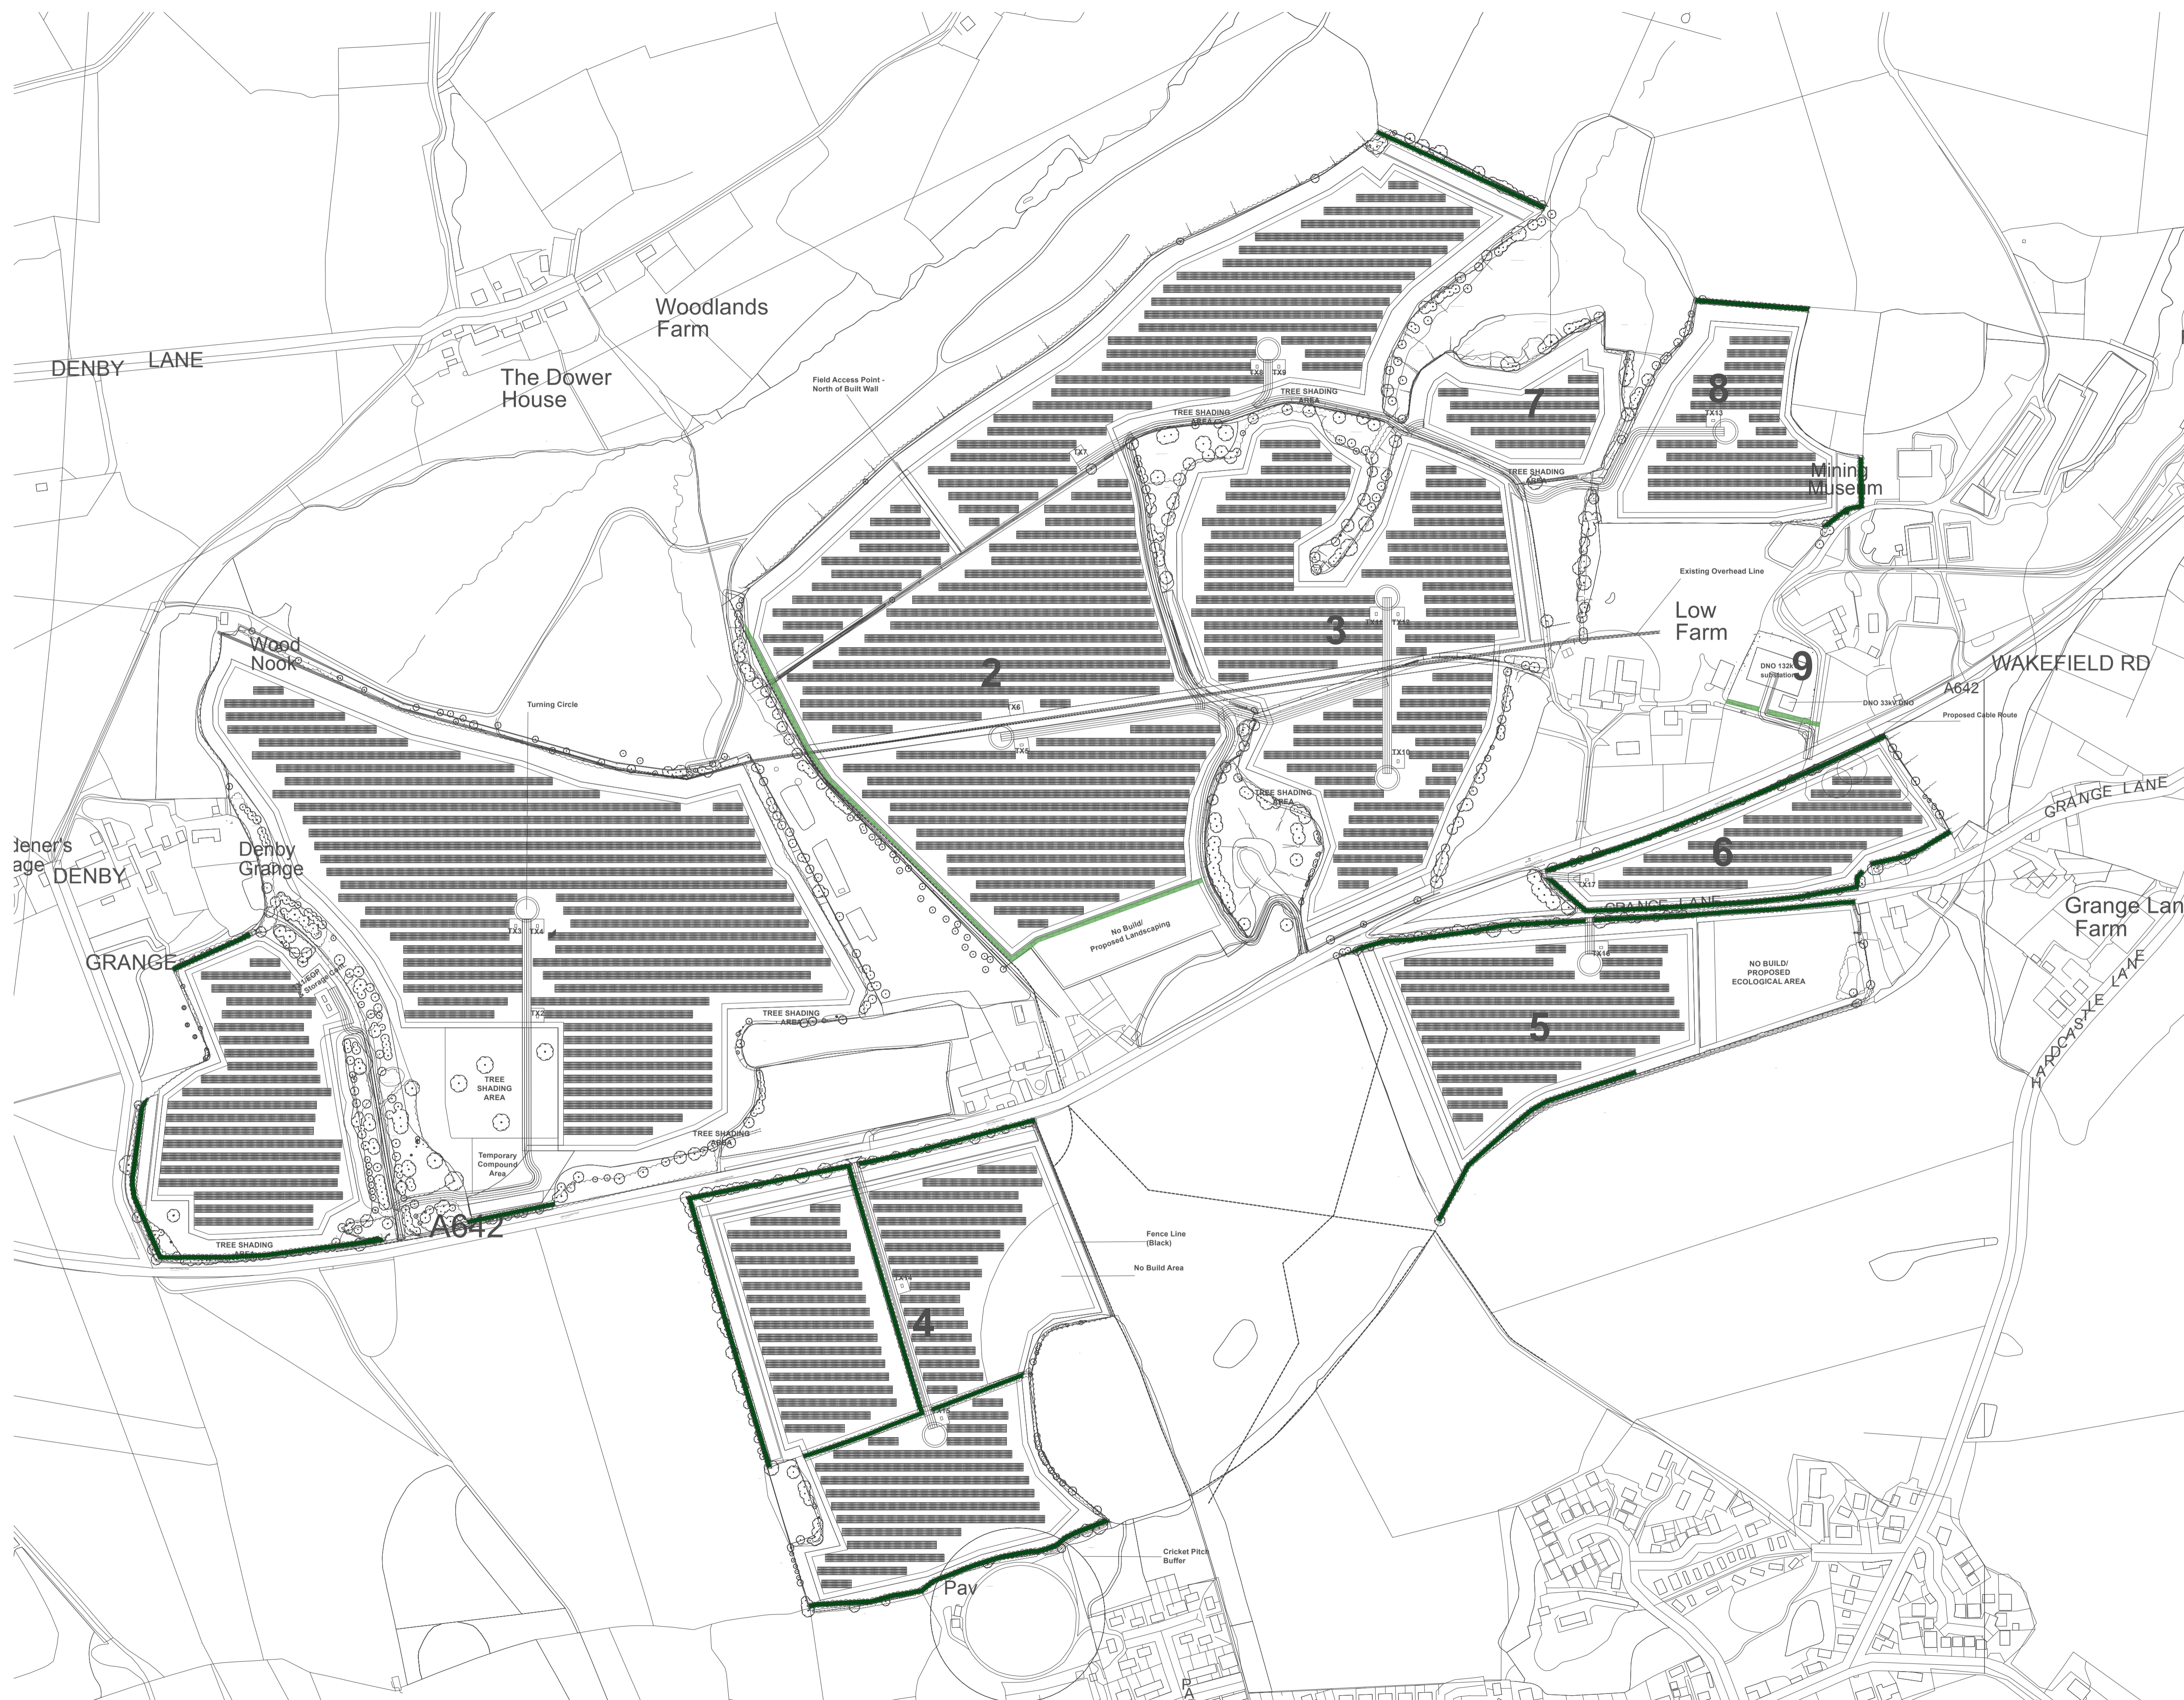

Legend:

Hedgerows	LM
LV-Existing - Hedgerows gapped up or new hedgerows planted	4,027
LV-Proposed - New native hedgerow	670

Hedgerows to be maintained at a height of 2 - 2.5 m

Revision	Date	Notes
A	31/07/25	Proposed trees in parcel 5 moved within redline
B	06/08/25	Existing hedgerows amended

Project: **Low Farm, Flockton**

Title: Glint and Glare Hedgerow Mitigation

Date: August 2025

Ref: 1282/4

Scale: 1:3000 @ A1