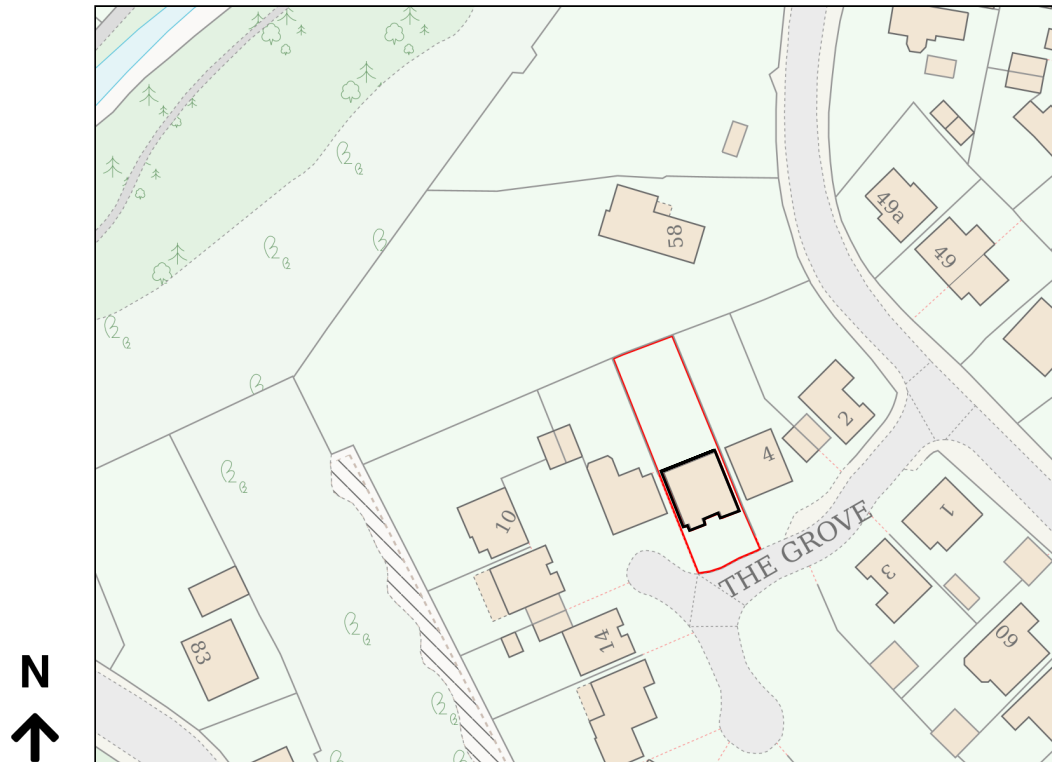

Location Plan

Site Address: 6, The Grove, Meltham, Holmfirth, HD9 4EH

Date Produced: 27-May-2025

Scale: 1:1250 @A4

Planning Portal Reference: PP-14028157v1