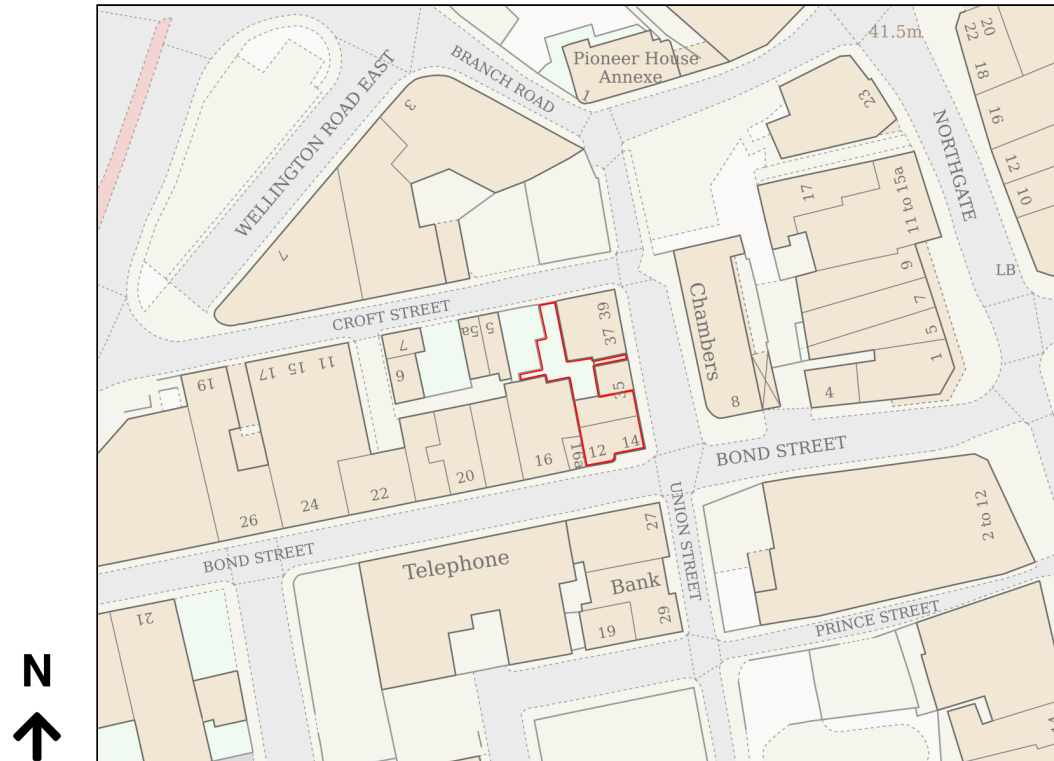

Location Plan

Site Address: Pound A Yard Fabrics, 33, Union Street, Dewsbury, WF13 1AS

Date Produced: 27-May-2025

Scale: 1:1250 @A4

Planning Portal Reference: PP-14038558v1