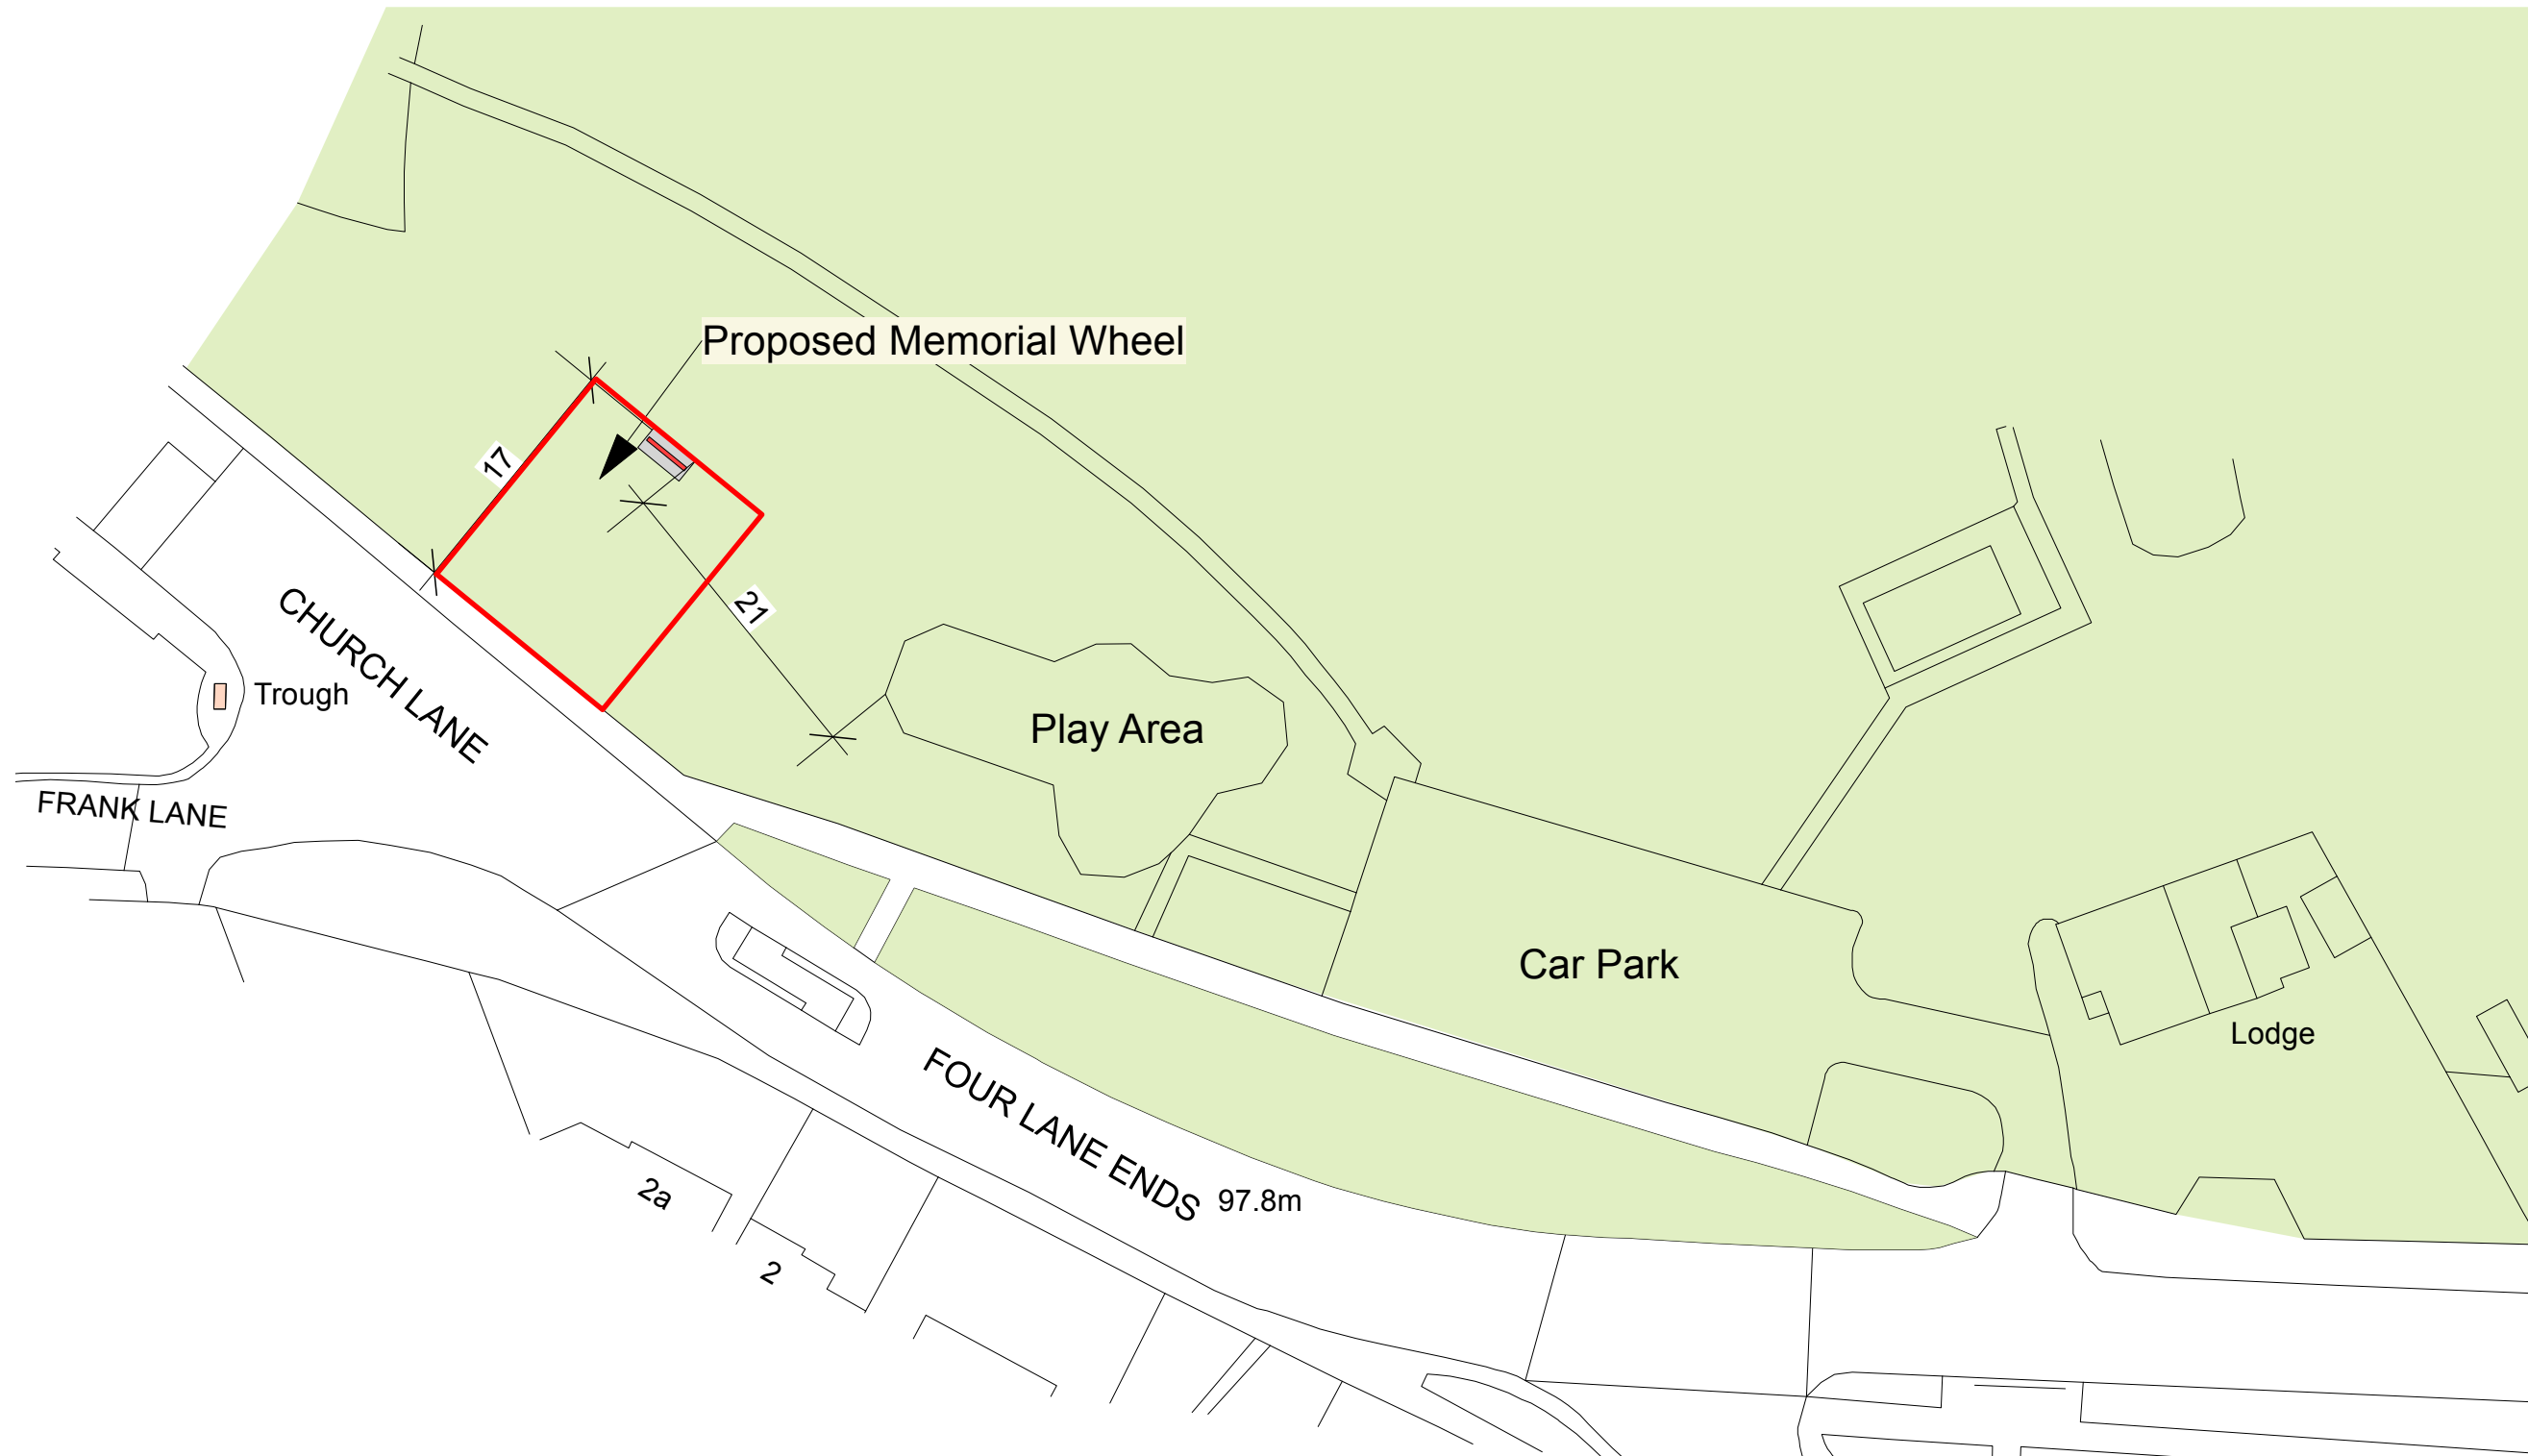

Rectory Park - Thornhill

Memorial Wheel - Site plan

Site Block Plan

DWG Ref. MW-25-002A | Scale - 1:500@A3 | Date: 13/05/25 | Client: Thornhill Community Mining Memorial Group