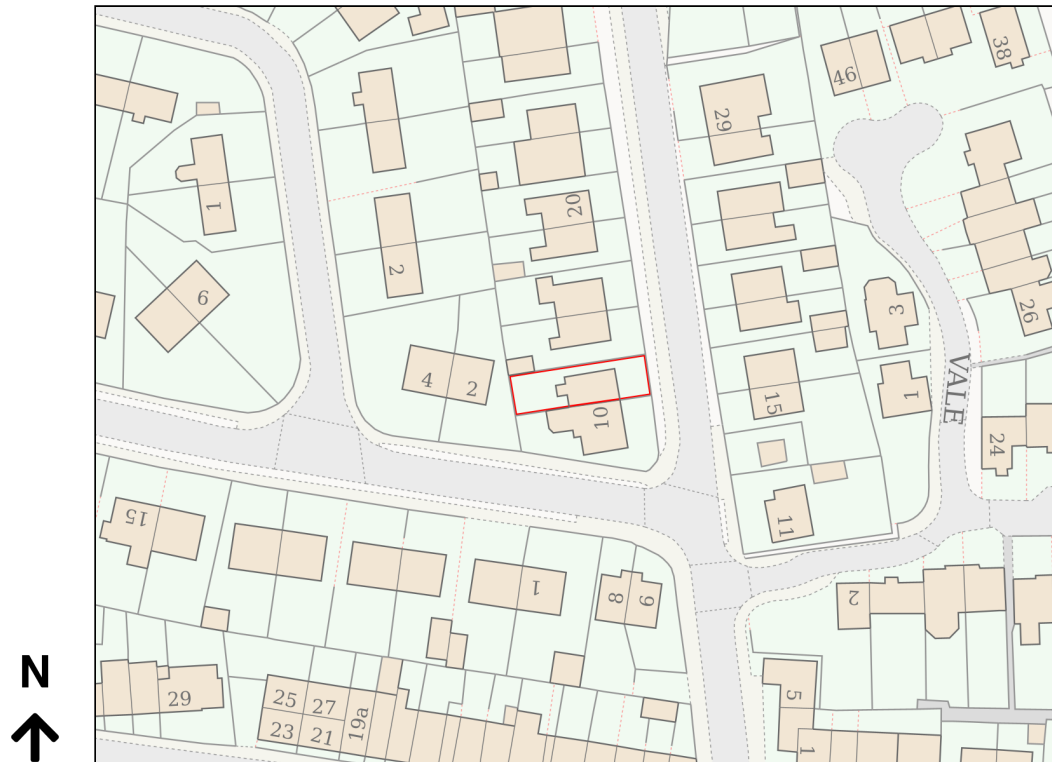

Location Plan

Site Address: 12, Hawthorn Road, Slaithwaite, Huddersfield, HD7 5DU

Date Produced: 09-May-2025

Scale: 1:1250 @A4

Planning Portal Reference: PP-13995421v1