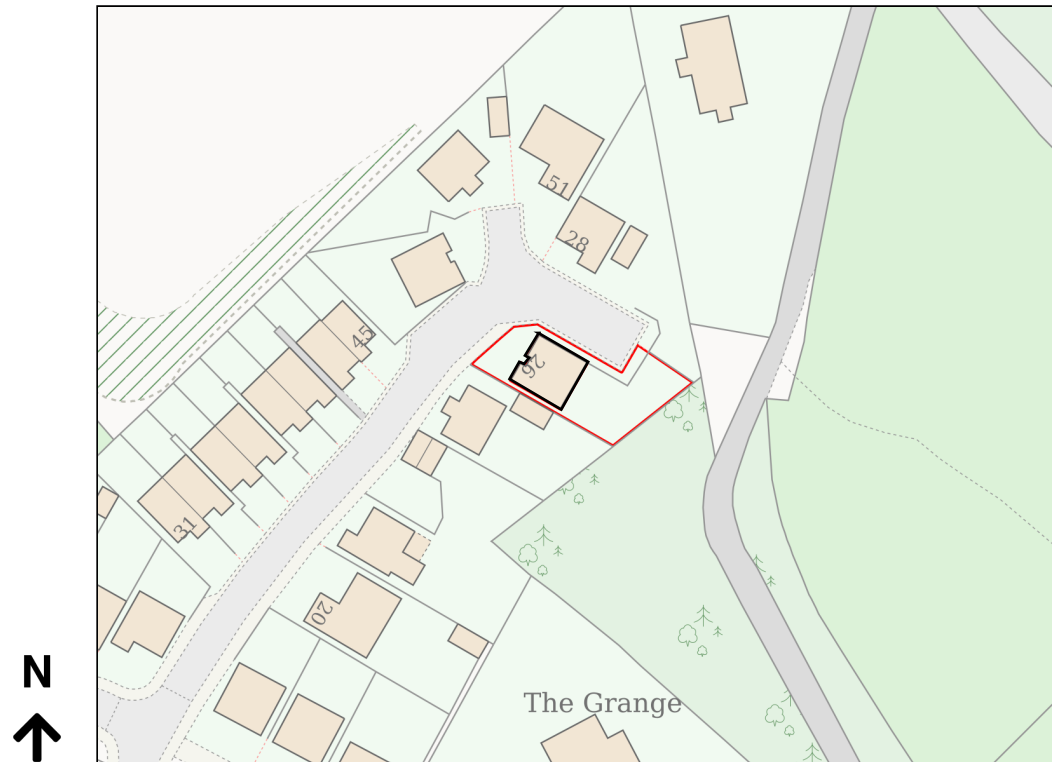

Location Plan

Site Address: 26, Weavers Mill Way, New Mill, Holmfirth, HD9 7FB

Date Produced: 08-May-2025

Scale: 1:1250 @A4

Planning Portal Reference: PP-14003160v1