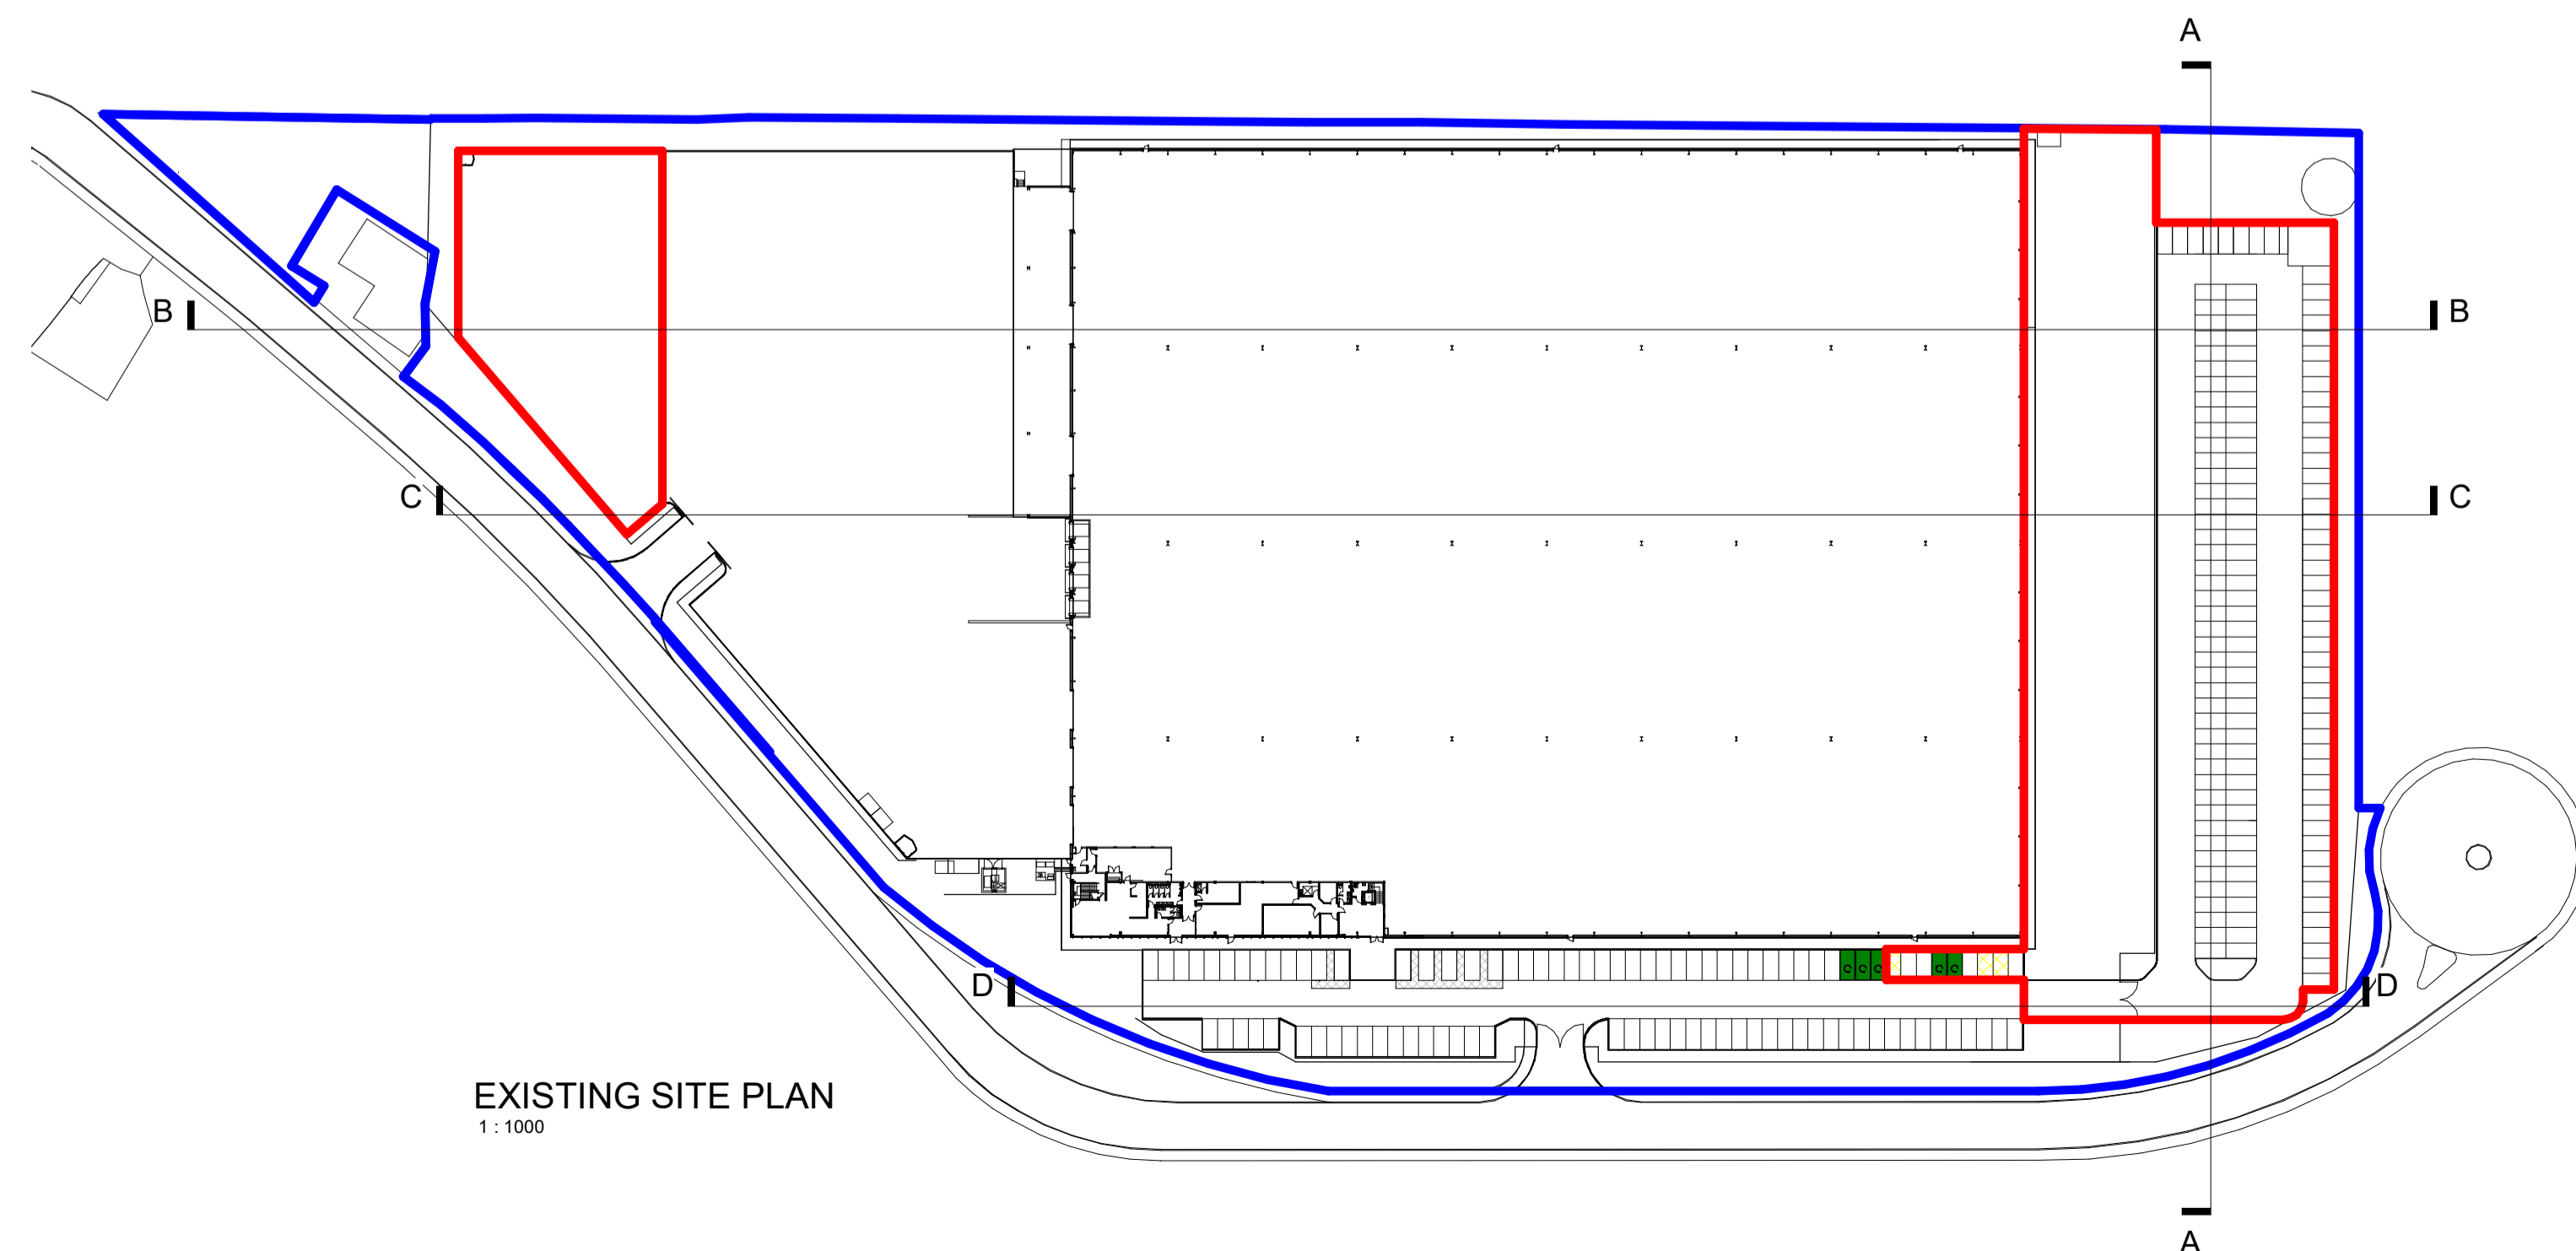

P1	Planning Issue	DR	25.04.25
Rev	Description	By	Chkd

Client

UK GREETINGS

Project Title

BRETTON PARK

Drawing Title

EXISTING SITE SECTIONS

KPP
ARCHITECTS

Lodge House
12 Town Street
Horsforth, Leeds LS18 4RJ
T : +44 (0) 113 2390460
E : architects@kpp-leeds.co.uk
W : www.kpp-leeds.co.uk

Scale	Size	Date	Drawn	Checked
As indicated	A1	APR'25	DR	-

Status
PLANNING

KPP Job No.	Revision
2467	P1

Project	Originator	Level	Type	Role	Class	Number
2009