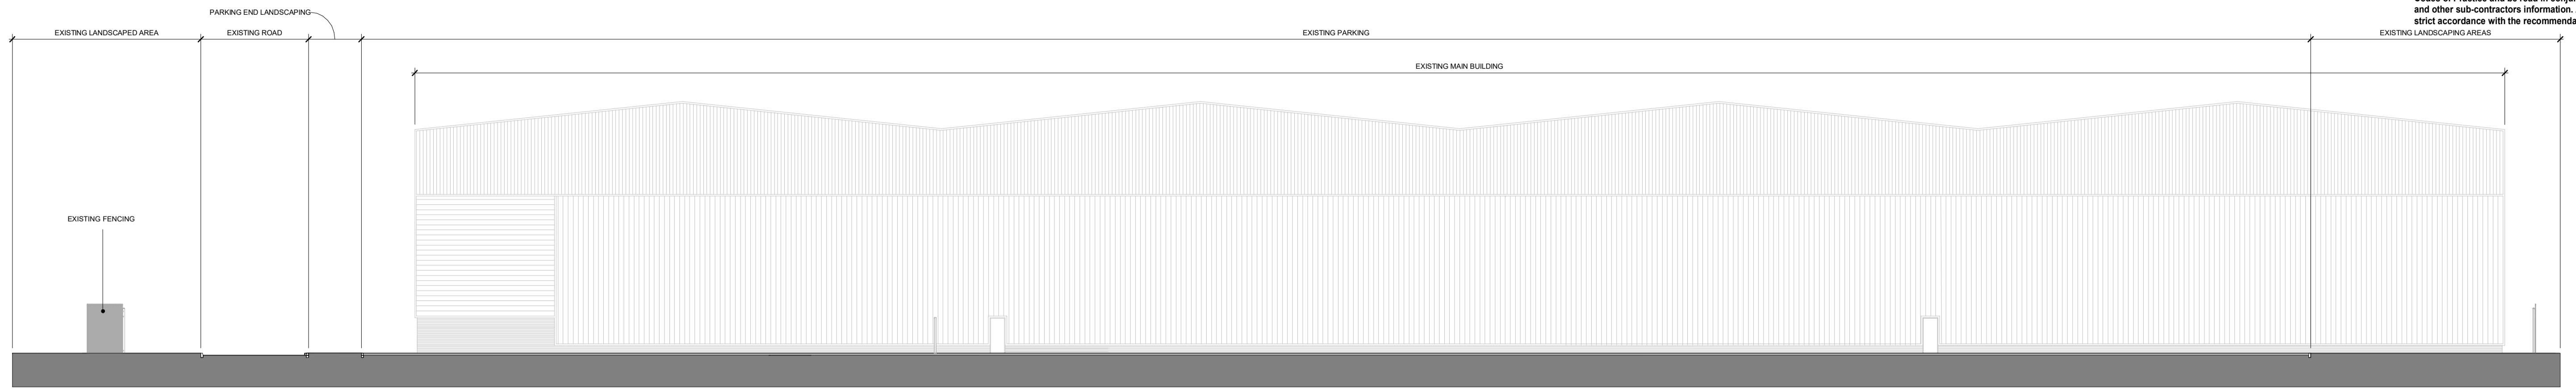

P1	Planning Issue	DR	25.04.25
Rev	Description	By	Chkd

Client

UK GREETINGS

Project Title

BRETTON PARK

Drawing Title

EXISTING SITE SECTIONS

KPP
ARCHITECTS

Lodge House
12 Town Street
Horsforth, Leeds LS18 4RJ
T : +44 (0) 113 2390460
E : architects@kpp-leeds.co.uk
W : www.kpp-leeds.co.uk

Scale	Size	Date	Drawn	Checked
As indicated	A1	APR'25	DR	-

Status
PLANNING

KPP Job No.	Revision
2467	P1

Project	Originator	Level	Type	Role	Class	Number
2009