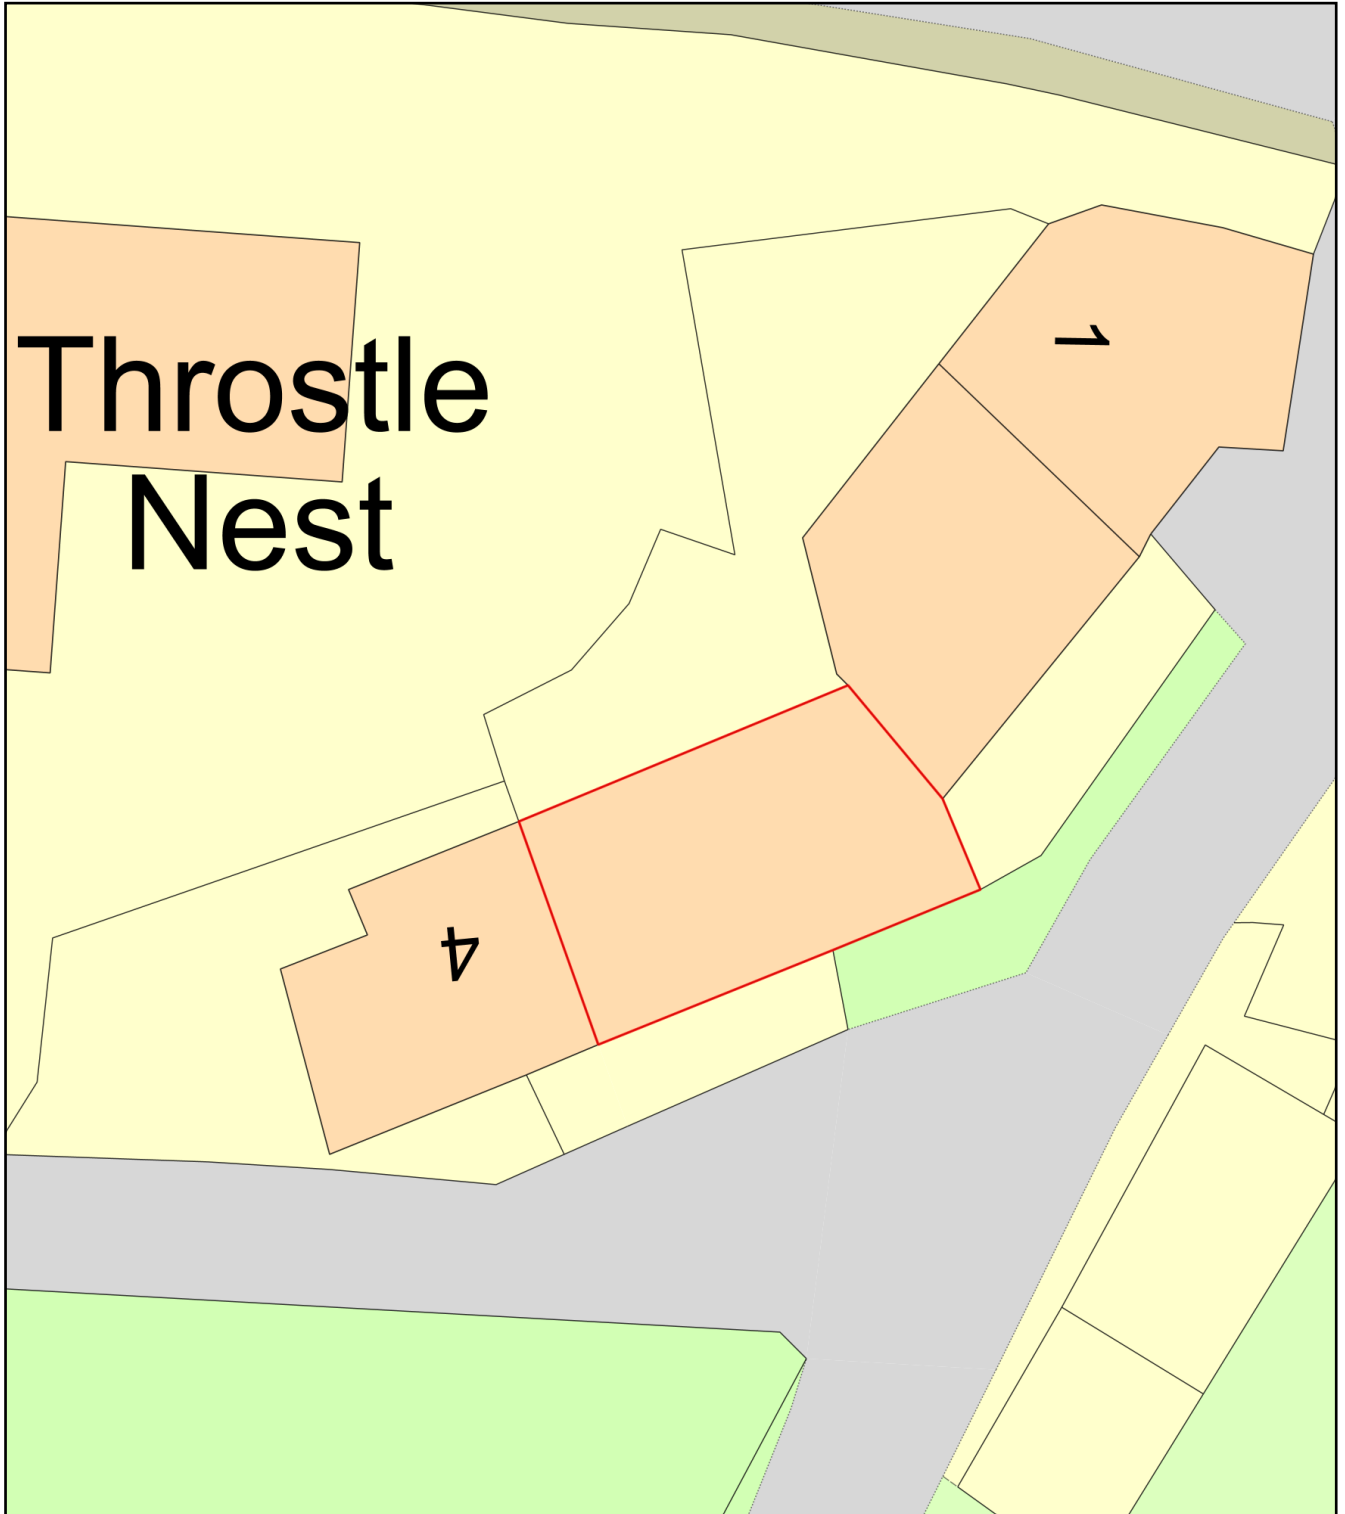

# 3 Throstle Nest

Plan Produced for: Louise Halliwell

Date Produced: 21 Apr 2025

Plan Reference Number: TQRQM25111171737337

Scale: 1:200 @ A4