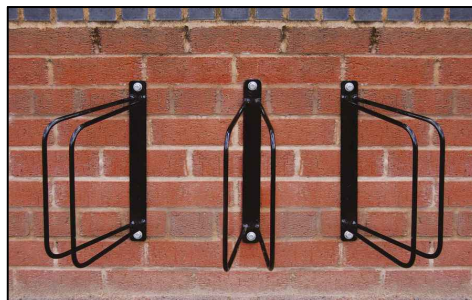

Option A
Bike Rack Mounted at
High Level to Post.

Solid 1.8M high timber
fencing installed to plot
Boundary's.

Surface Mounted Bike
Rack to be installed too
1.8M Solid Fencepost
with Coach Screws Per
Manufacturers Guidance.

Option B
Rack Mounted at Low
Level to Post.

DETAIL 1:20 @ A4

SEE SITE PLAN FOR BIKE
STORE POINTS TO PLOTS.

- EXAMPLES OF BIKE RACK

location STANDARD DETAILS			
title Bike Rack - Fence Mounted			
scale 1:20	drawn by JHY	date MAR 2025	
drawing no. JHY-SDL-0005		rev -	