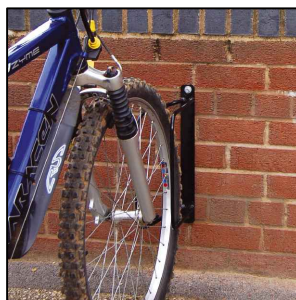

Option A
Bike Rack Mounted at
High Level to Post.

Solid 1.8M high timber
fencing installed to plot
Boundary's.

Surface Mounted Bike
Rack to be installed too
1.8M Solid Fencepost
with Coach Screws Per
Manufacturers Guidance.

Option B
Rack Mounted at Low
Level to Post.

DETAIL 1:20 @ A4

SEE SITE PLAN FOR BIKE
STORE POINTS TO PLOTS.

- EXAMPLES OF BIKE RACK

location STANDARD DETAILS			
title Bike Rack - Fence Mounted			
scale 1:20	drawn by JHY	date MAR 2025	
drawing no. JHY-SDL-0005		rev -	