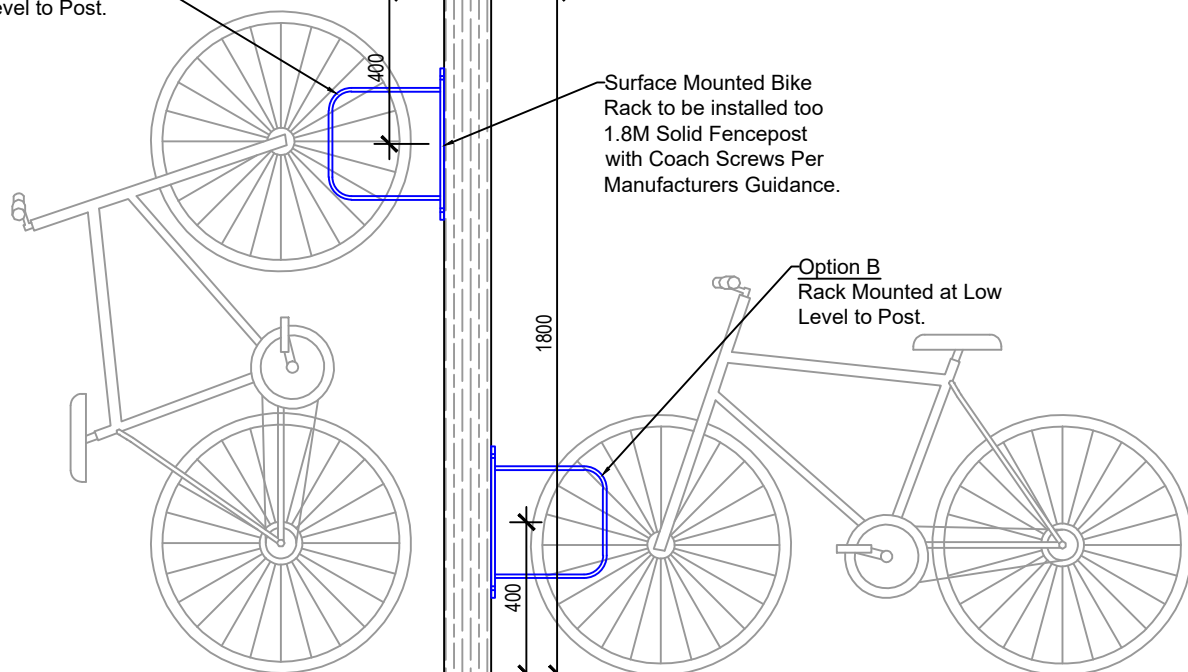

Option A
Bike Rack Mounted at
High Level to Post.

Solid 1.8M high timber
fencing installed to plot
Boundary's.

Surface Mounted Bike
Rack to be installed too
1.8M Solid Fencepost
with Coach Screws Per
Manufacturers Guidance.

Option B
Rack Mounted at Low
Level to Post.

DETAIL 1:20 @ A4

SEE SITE PLAN FOR BIKE
STORE POINTS TO PLOTS.

- EXAMPLES OF BIKE RACK

location STANDARD DETAILS			
title Bike Rack - Fence Mounted			
scale 1:20	drawn by JHY	date MAR 2025	
drawing no. JHY-SDL-0005		rev -	