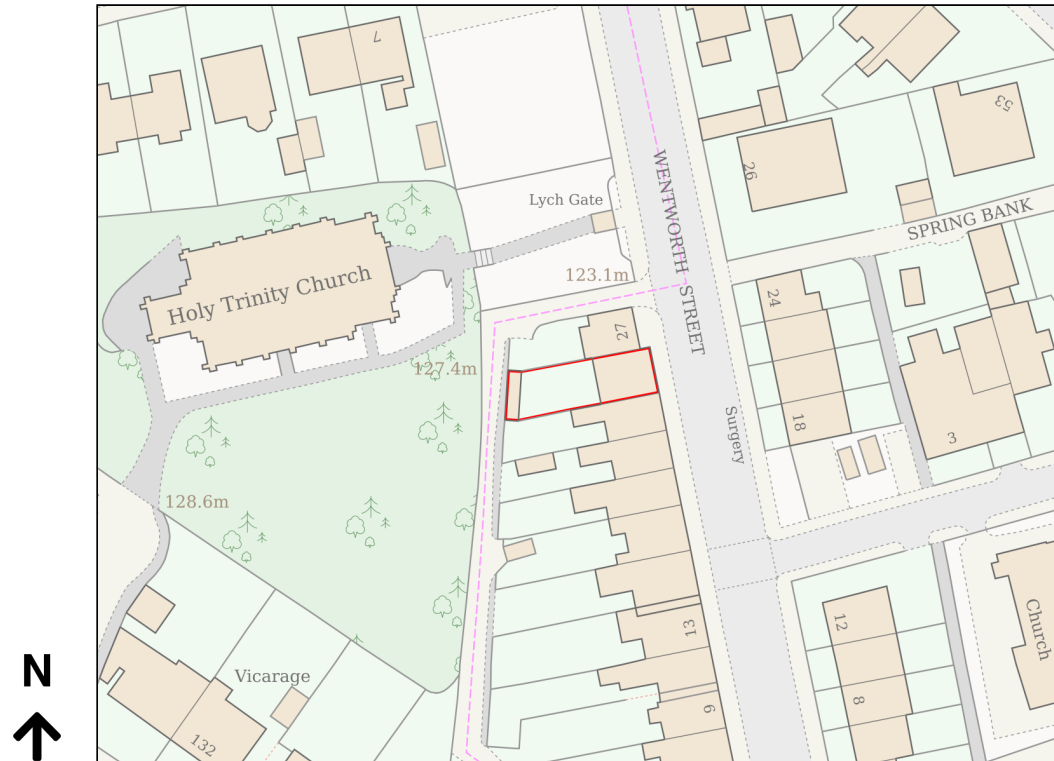

Location Plan

Site Address: 25, Wentworth Street, Huddersfield, HD1 5PX

Date Produced: 05-Apr-2025

Scale: 1:1250 @A4

Planning Portal Reference: PP-13598747v1