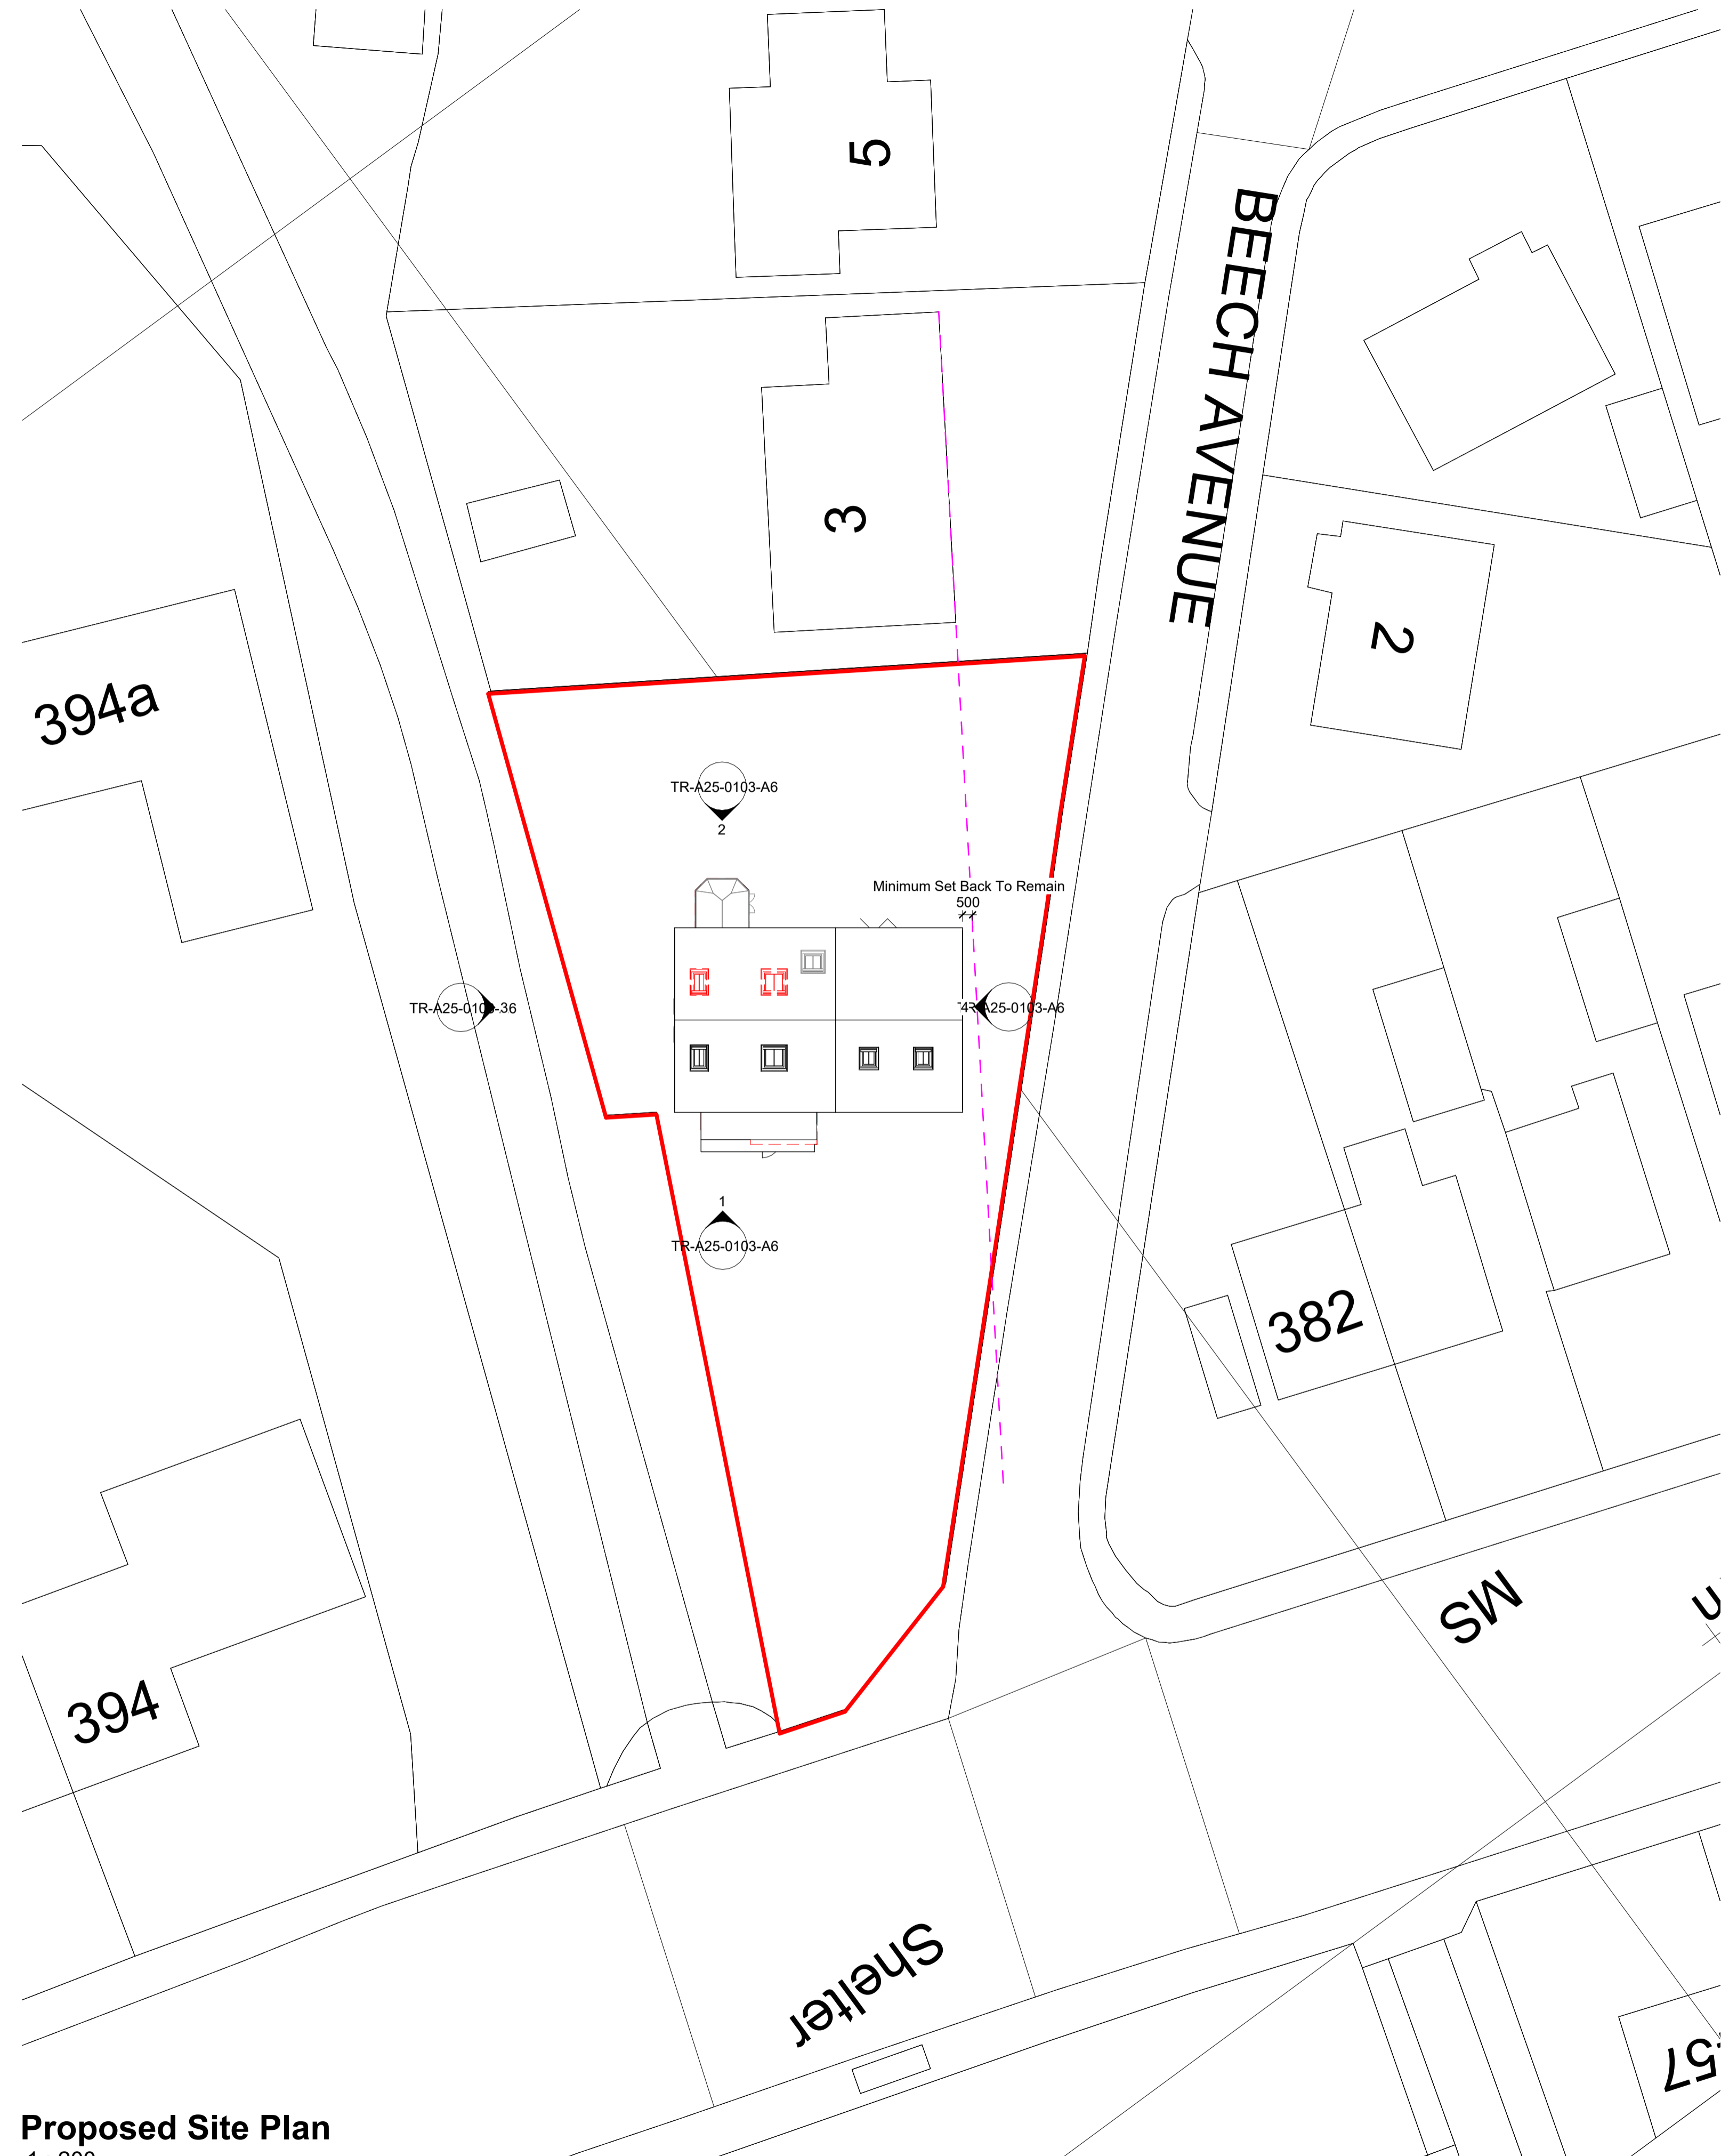

Location Plan
1 : 1250

Proposed Site Plan
1 : 200

Note:
All Dimensions Are Approximate
And TBC On Site By Contractor

Project Name 384 Wakefield Rd, Huddersfield, HD5 8DY	
Drawing Title: Location & Proposed Site Plan	
Drawing Number: TR-A25-0103-A4	Scale: As indicated@A1
Date: 04/07/25	Revision: A
Drawn By: AM	Checked by: JA
Reason For Issue: Planning	