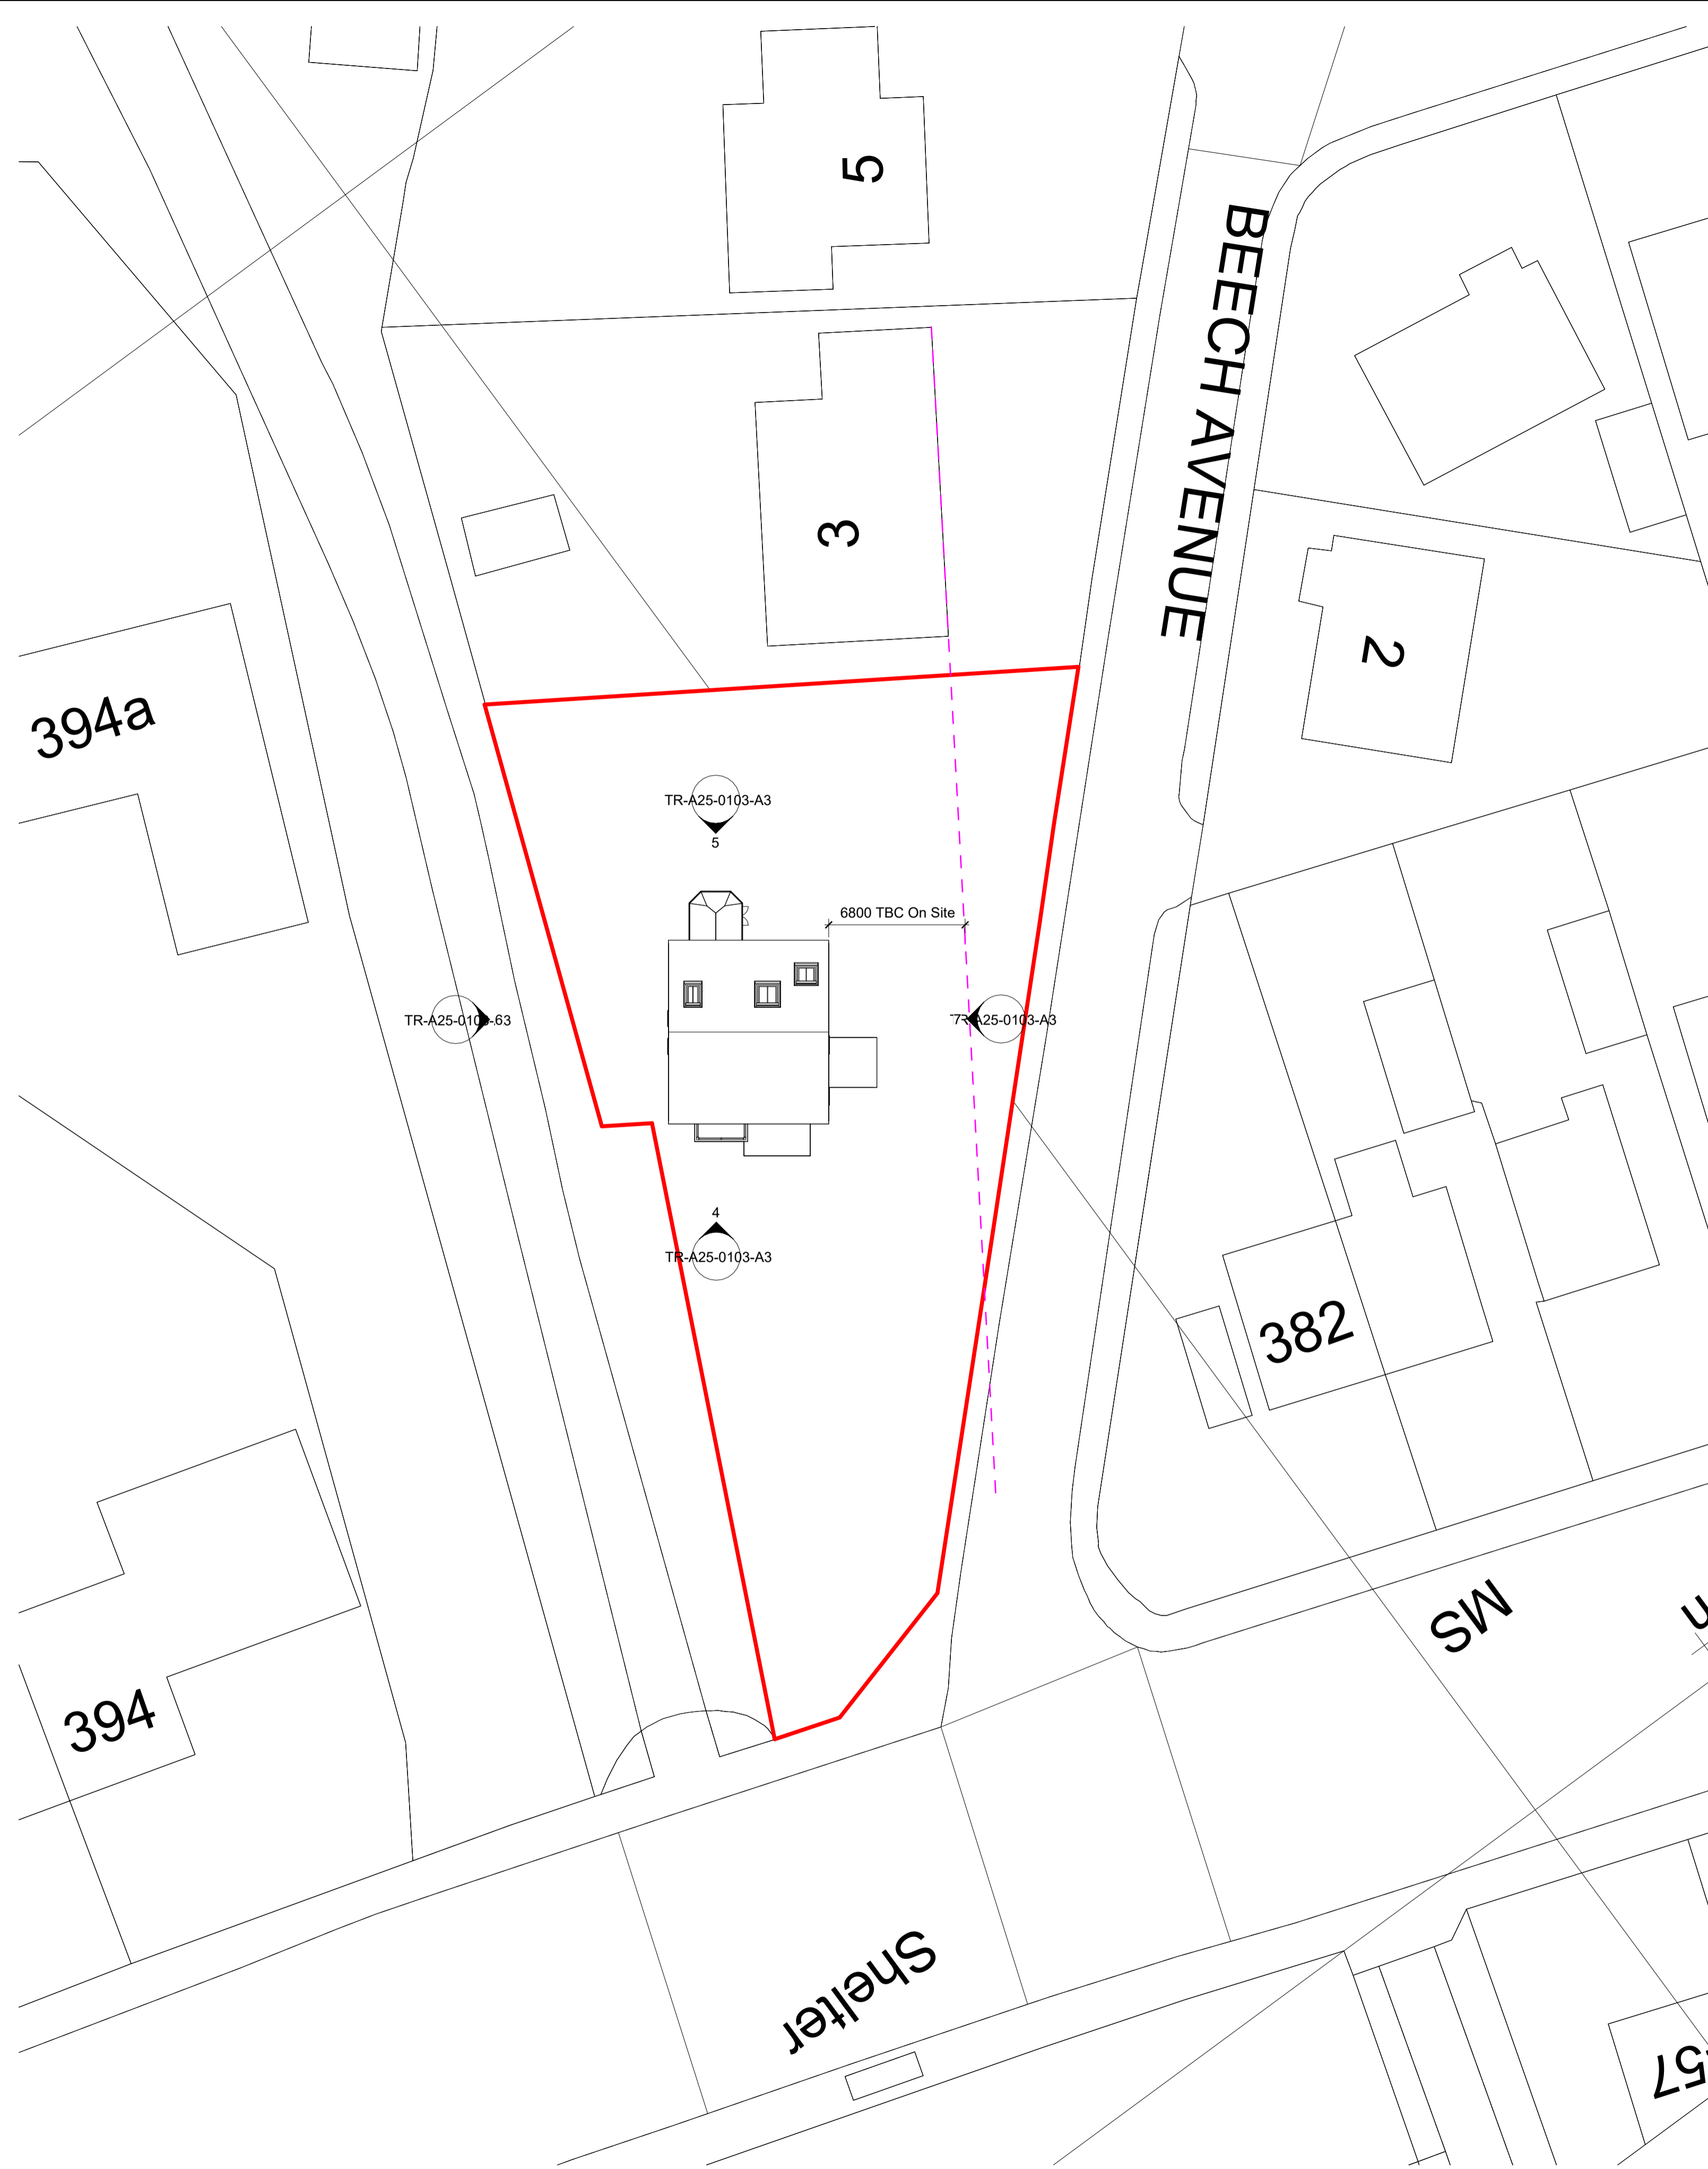

Location Plan
1 : 1250

Existing Site Plan
1 : 200

Note:
All Dimensions Are Approximate
And TBC On Site By Contractor

Project Name
384 Wakefield Rd, Huddersfield, HD5 8DY

Drawing Title:
Location & Existing Site Plan

Drawing Number: TR-A25-0103-A2
Scale: As indicated@A1

Date: 04/07/25
Revision: A

Drawn By: AM
Checked by: JA

Reason For Issue:
Planning