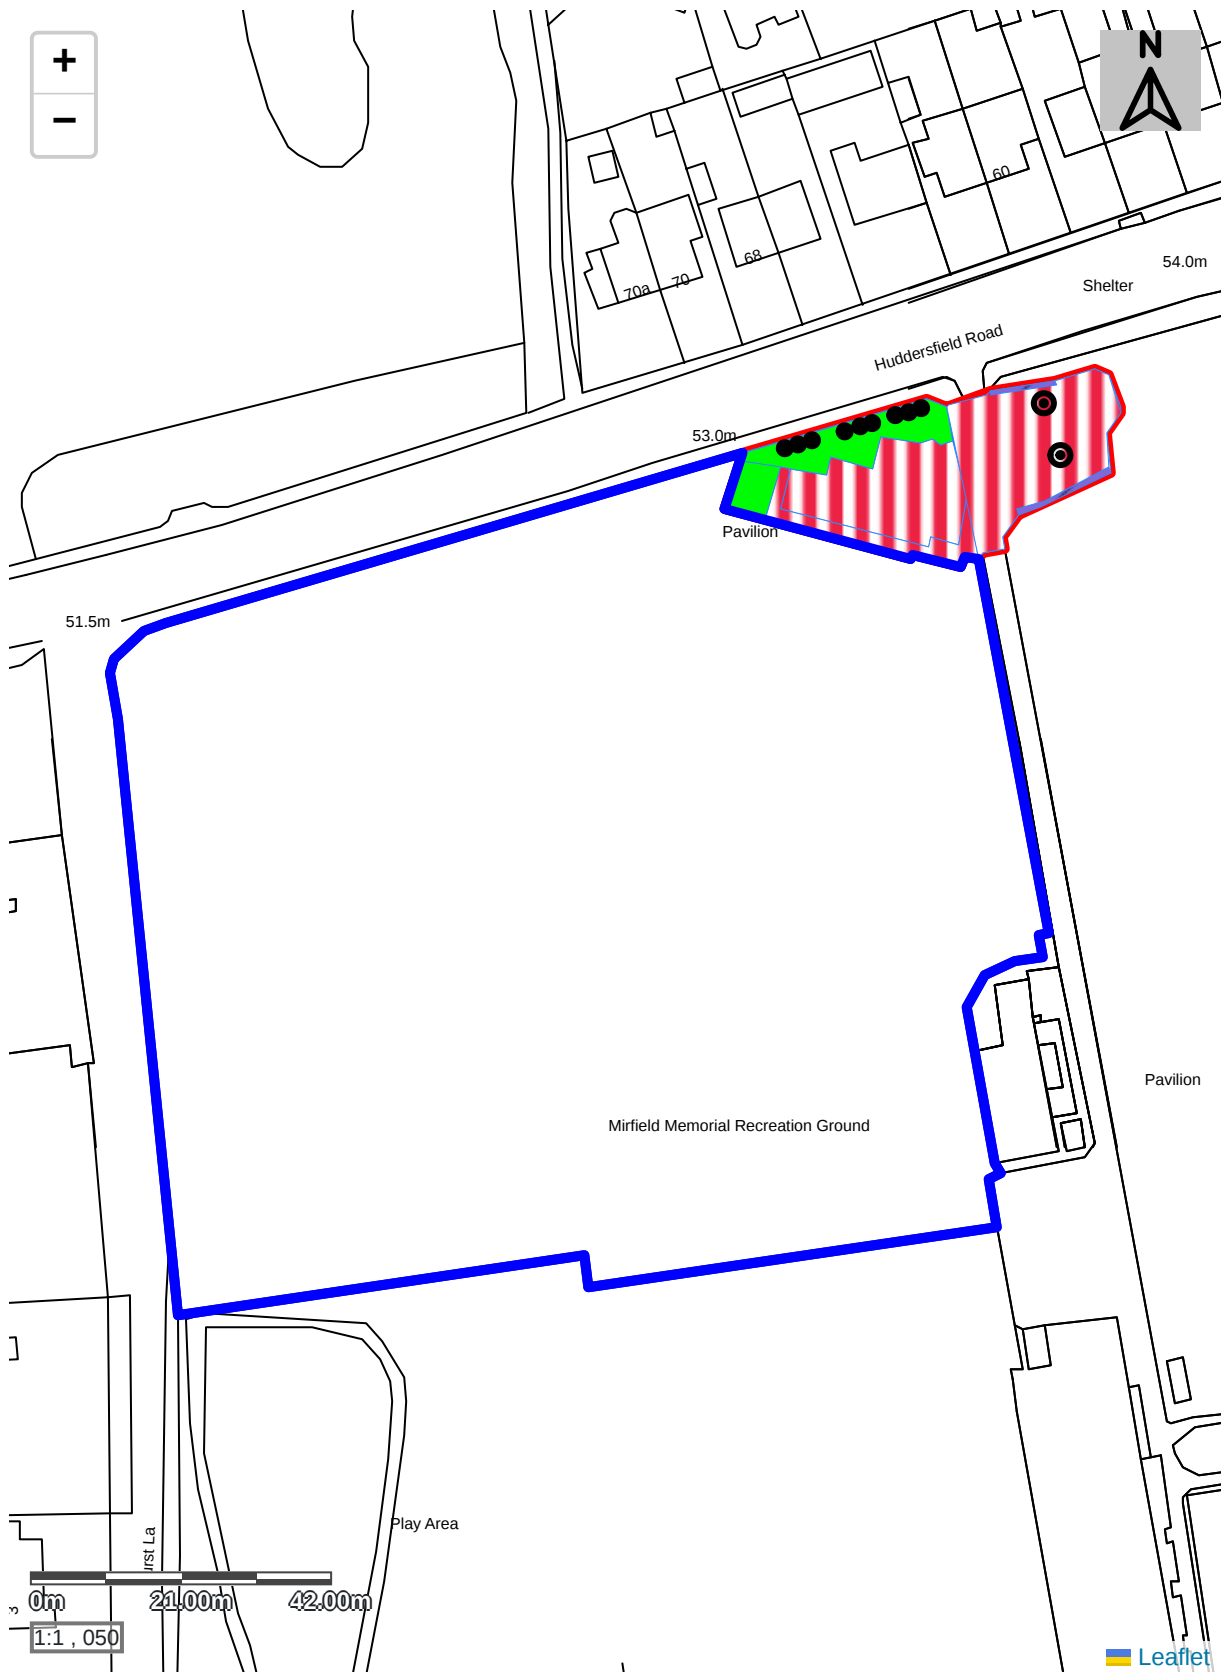

Pre-Development Plan Baseline Map

Post-Development Plan
Post-Development Map

Onsite Habitat Plan | Symbology

All symbology based on UKHAB recommendations.

Colour Code	Habitat Description
	Modified grassland
	Artificial unvegetated, unsealed surface
	Developed land; sealed surface
	Urban rural tree
	Introduced shrub
	Hawthorn scrub

**Post-Development Plan
Post-Development (Per Habitat)**

Area-Baseline

Ref	Colour Code	Habitat Description
1		Modified grassland
2		Artificial unvegetated, unsealed surface
3		Developed land; sealed surface
4		Developed land; sealed surface

Area-Intended-Works

Ref	Colour Code	Habitat Description
1		Developed land; sealed surface
2		Introduced shrub
3		Introduced shrub
4		Developed land; sealed surface
5		Modified grassland
6		Modified grassland
7		Developed land; sealed surface
8		Hawthorn scrub