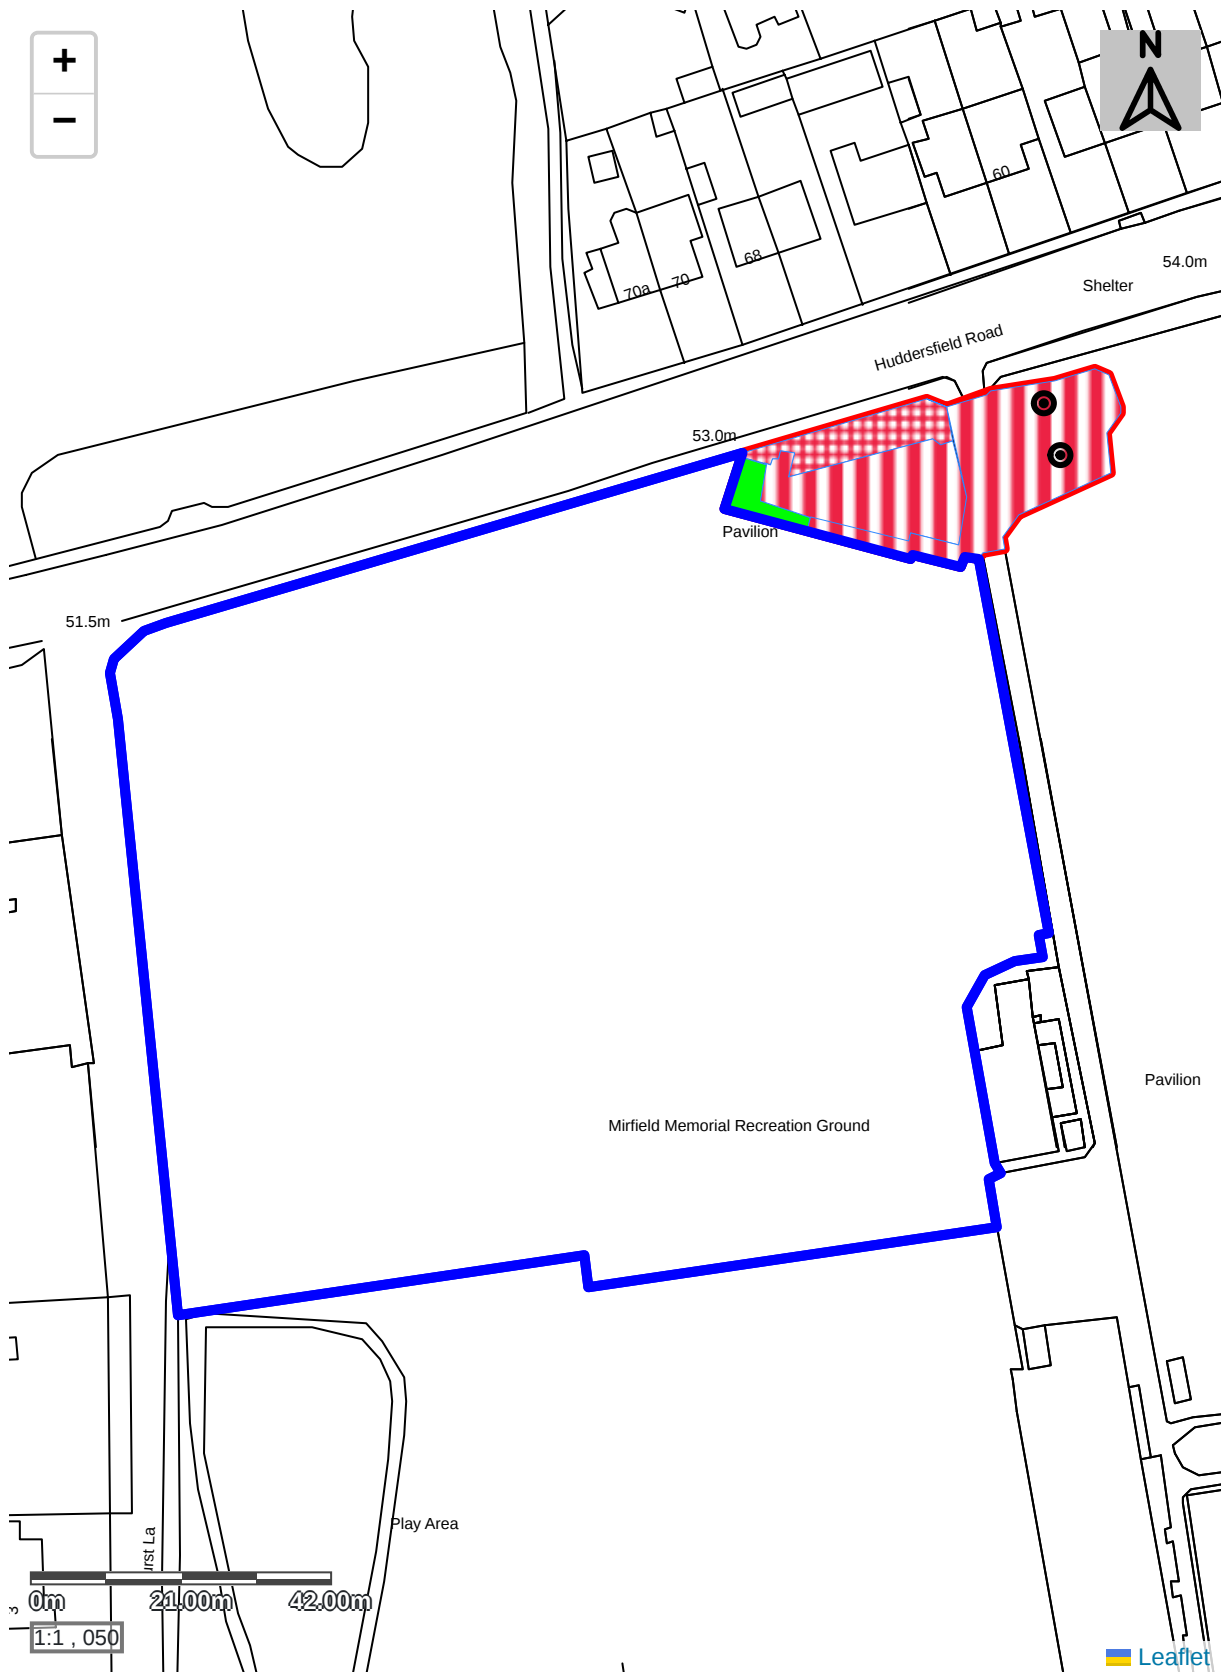

Pre-Development Plan Baseline Map

Post-Development Plan
Post-Development Map

Onsite Habitat Plan | Symbology

All symbology based on UKHAB recommendations.

Colour Code	Habitat Description
	Modified grassland
	Artificial unvegetated, unsealed surface
	Developed land; sealed surface
	Urban rural tree
	Introduced shrub
	Hawthorn scrub

**Post-Development Plan
Post-Development (Per Habitat)**

Area-Baseline

Ref	Colour Code	Habitat Description
1		Modified grassland
2		Artificial unvegetated, unsealed surface
3		Developed land; sealed surface
4		Developed land; sealed surface

Area-Intended-Works

Ref	Colour Code	Habitat Description
1		Developed land; sealed surface
2		Introduced shrub
3		Introduced shrub
4		Developed land; sealed surface
5		Modified grassland
6		Modified grassland
7		Developed land; sealed surface
8		Hawthorn scrub