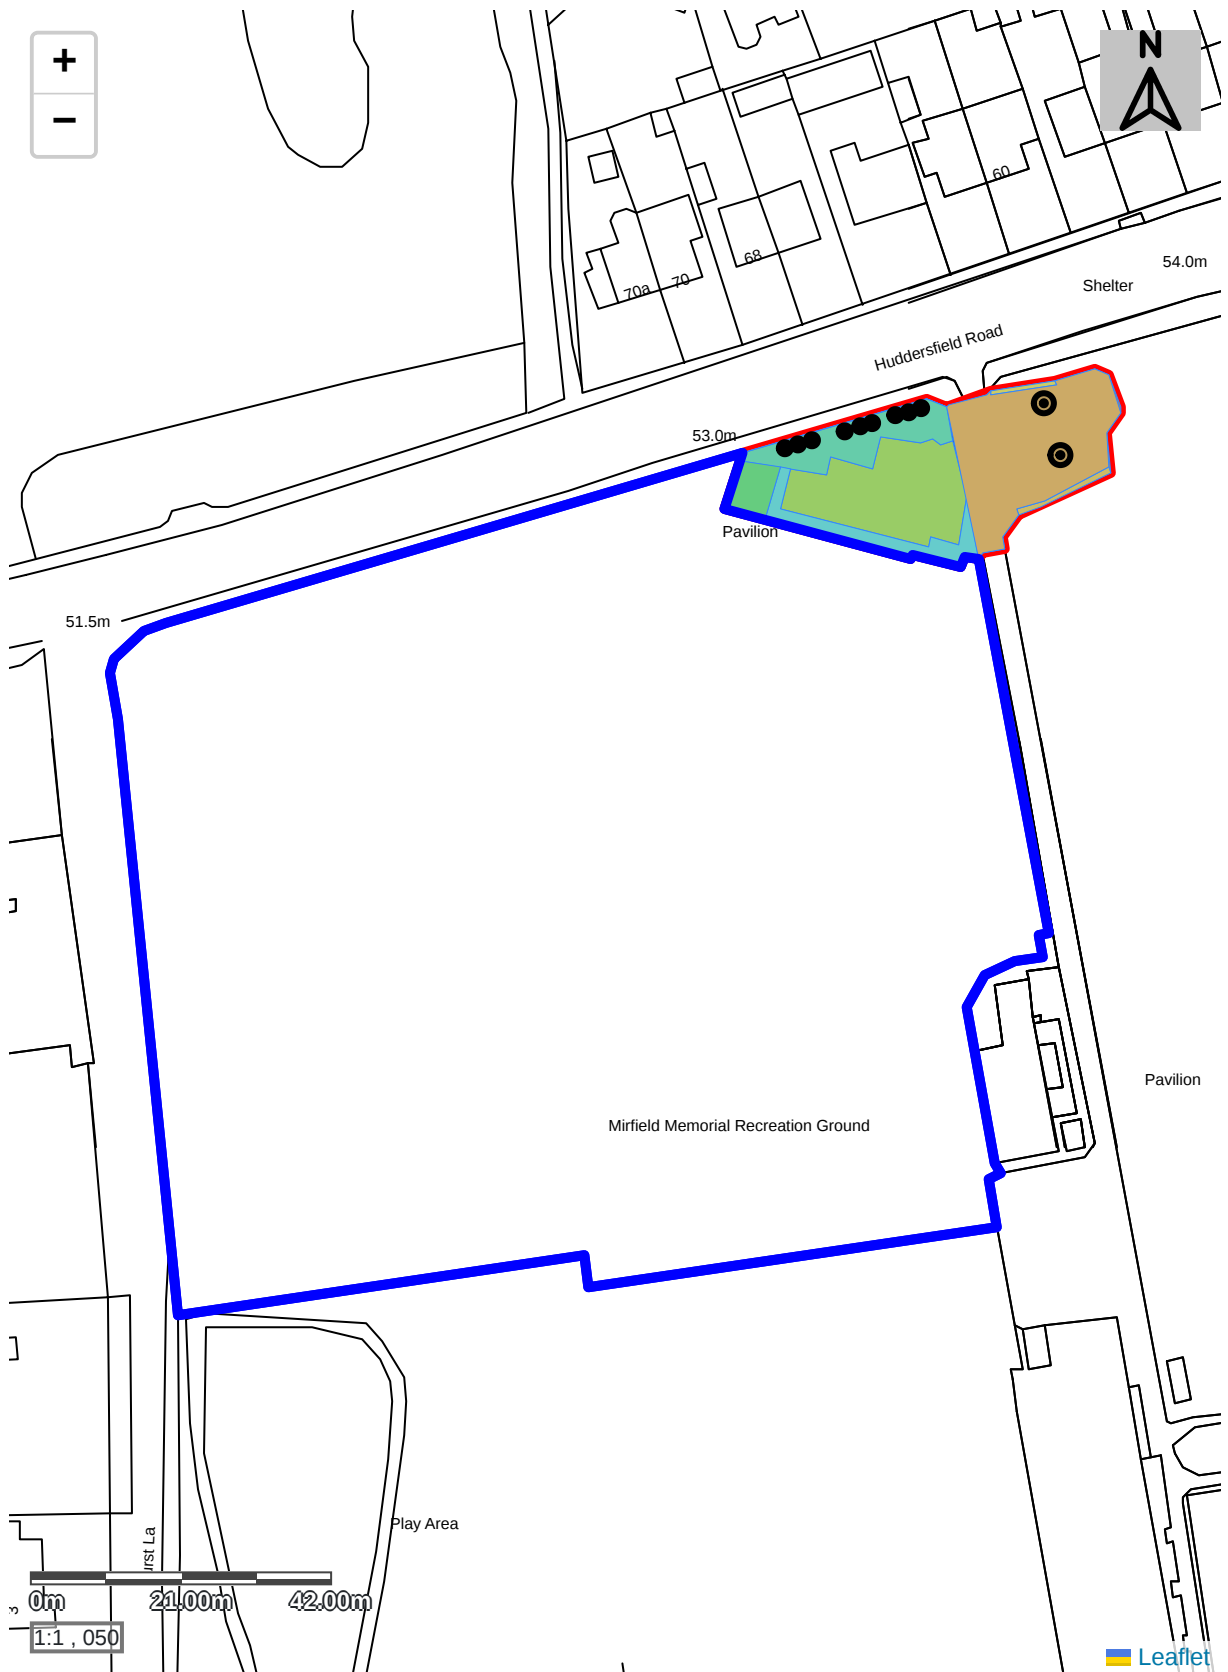

Pre-Development Plan Baseline Map

Post-Development Plan
Post-Development Map

Onsite Habitat Plan | Symbology

All symbology based on UKHAB recommendations.

Colour Code	Habitat Description
	Modified grassland
	Artificial unvegetated, unsealed surface
	Developed land; sealed surface
	Urban rural tree
	Introduced shrub
	Hawthorn scrub

**Post-Development Plan
Post-Development (Per Habitat)**

Area-Baseline

Ref	Colour Code	Habitat Description
1		Modified grassland
2		Artificial unvegetated, unsealed surface
3		Developed land; sealed surface
4		Developed land; sealed surface

Area-Intended-Works

Ref	Colour Code	Habitat Description
1		Developed land; sealed surface
2		Introduced shrub
3		Introduced shrub
4		Developed land; sealed surface
5		Modified grassland
6		Modified grassland
7		Developed land; sealed surface
8		Hawthorn scrub