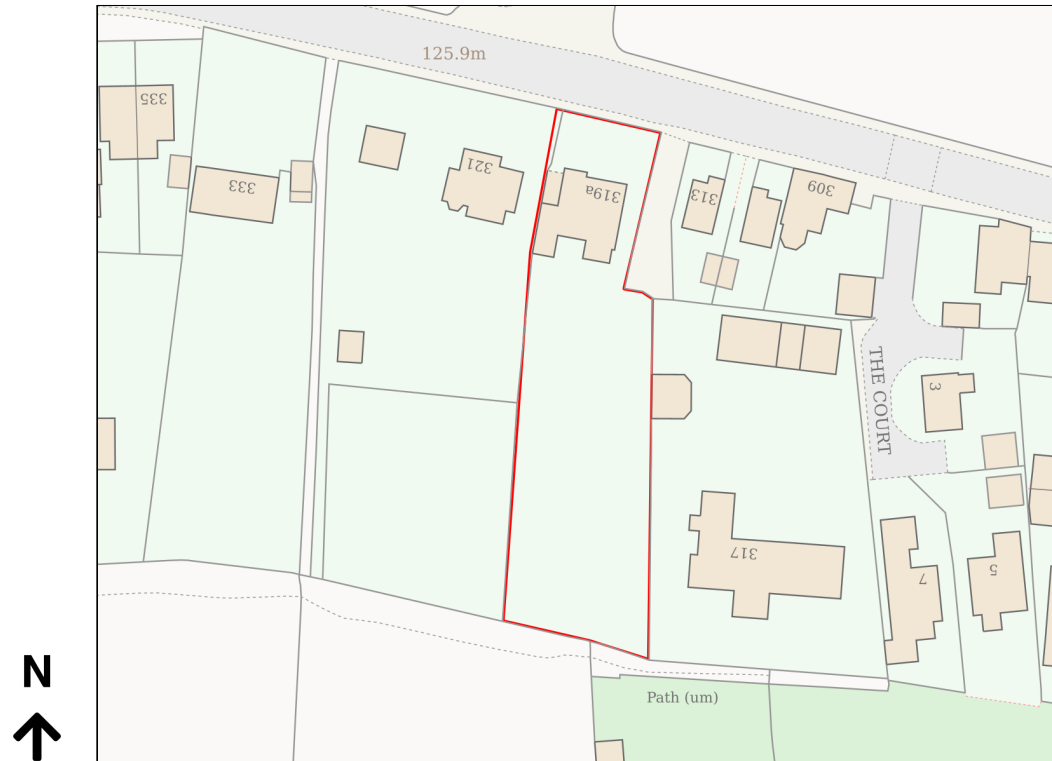

Location Plan

Site Address: 319a, Halifax Road, Hightown, Liversedge, WF15 6NE

Date Produced: 25-Mar-2025

Scale: 1:1250 @A4

Planning Portal Reference: PP-13455672v1