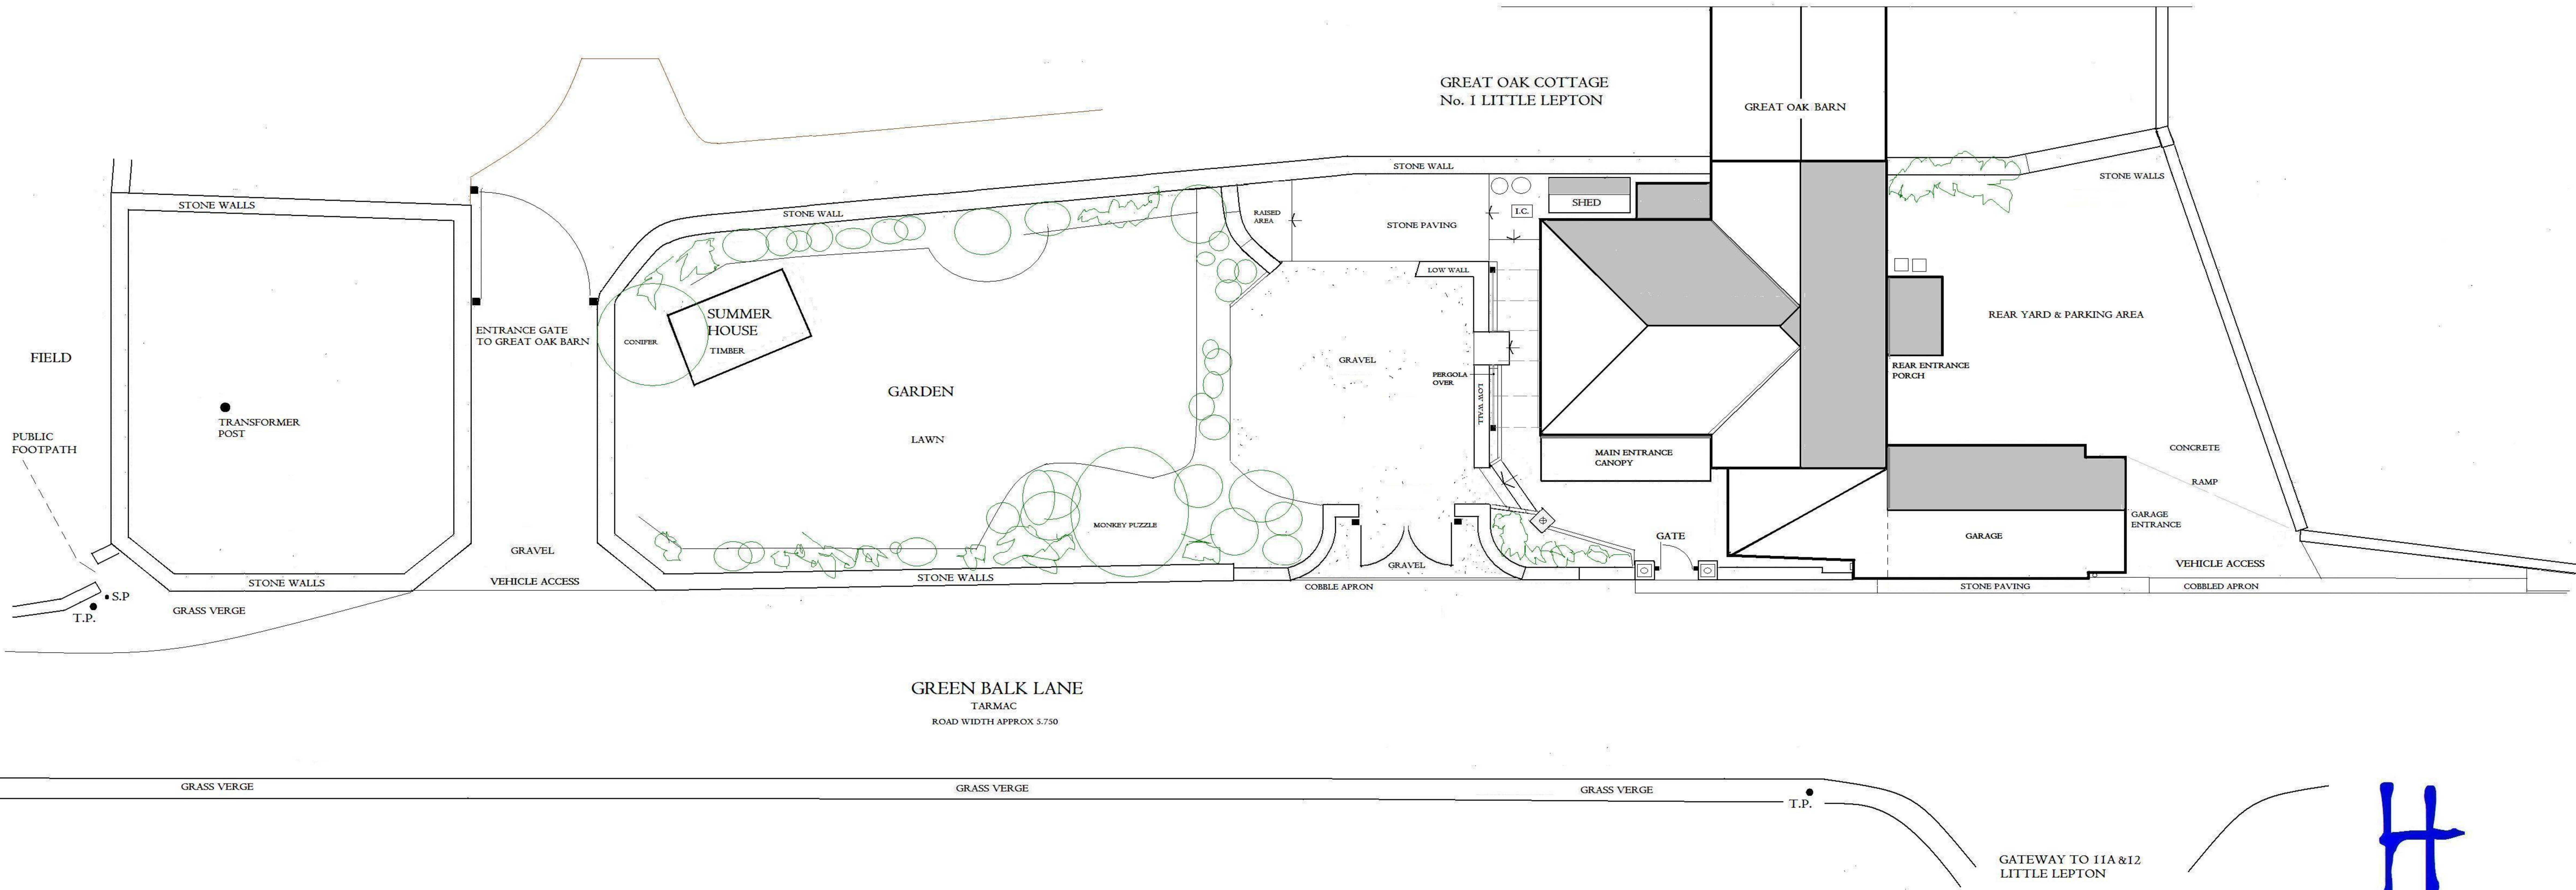

GREAT OAK COTTAGE
 No. 1 LITTLE LEPTON
 LEPTON HUDDERSFIELD HD8 0LN

CLIENT: MR & MRS J & P WHITE

SITE & ROOF PLAN AS EXISTING SCALE 1: 200 @ A3
 DRAWING No. 707.2/PA /2. 20.3.2025

HD